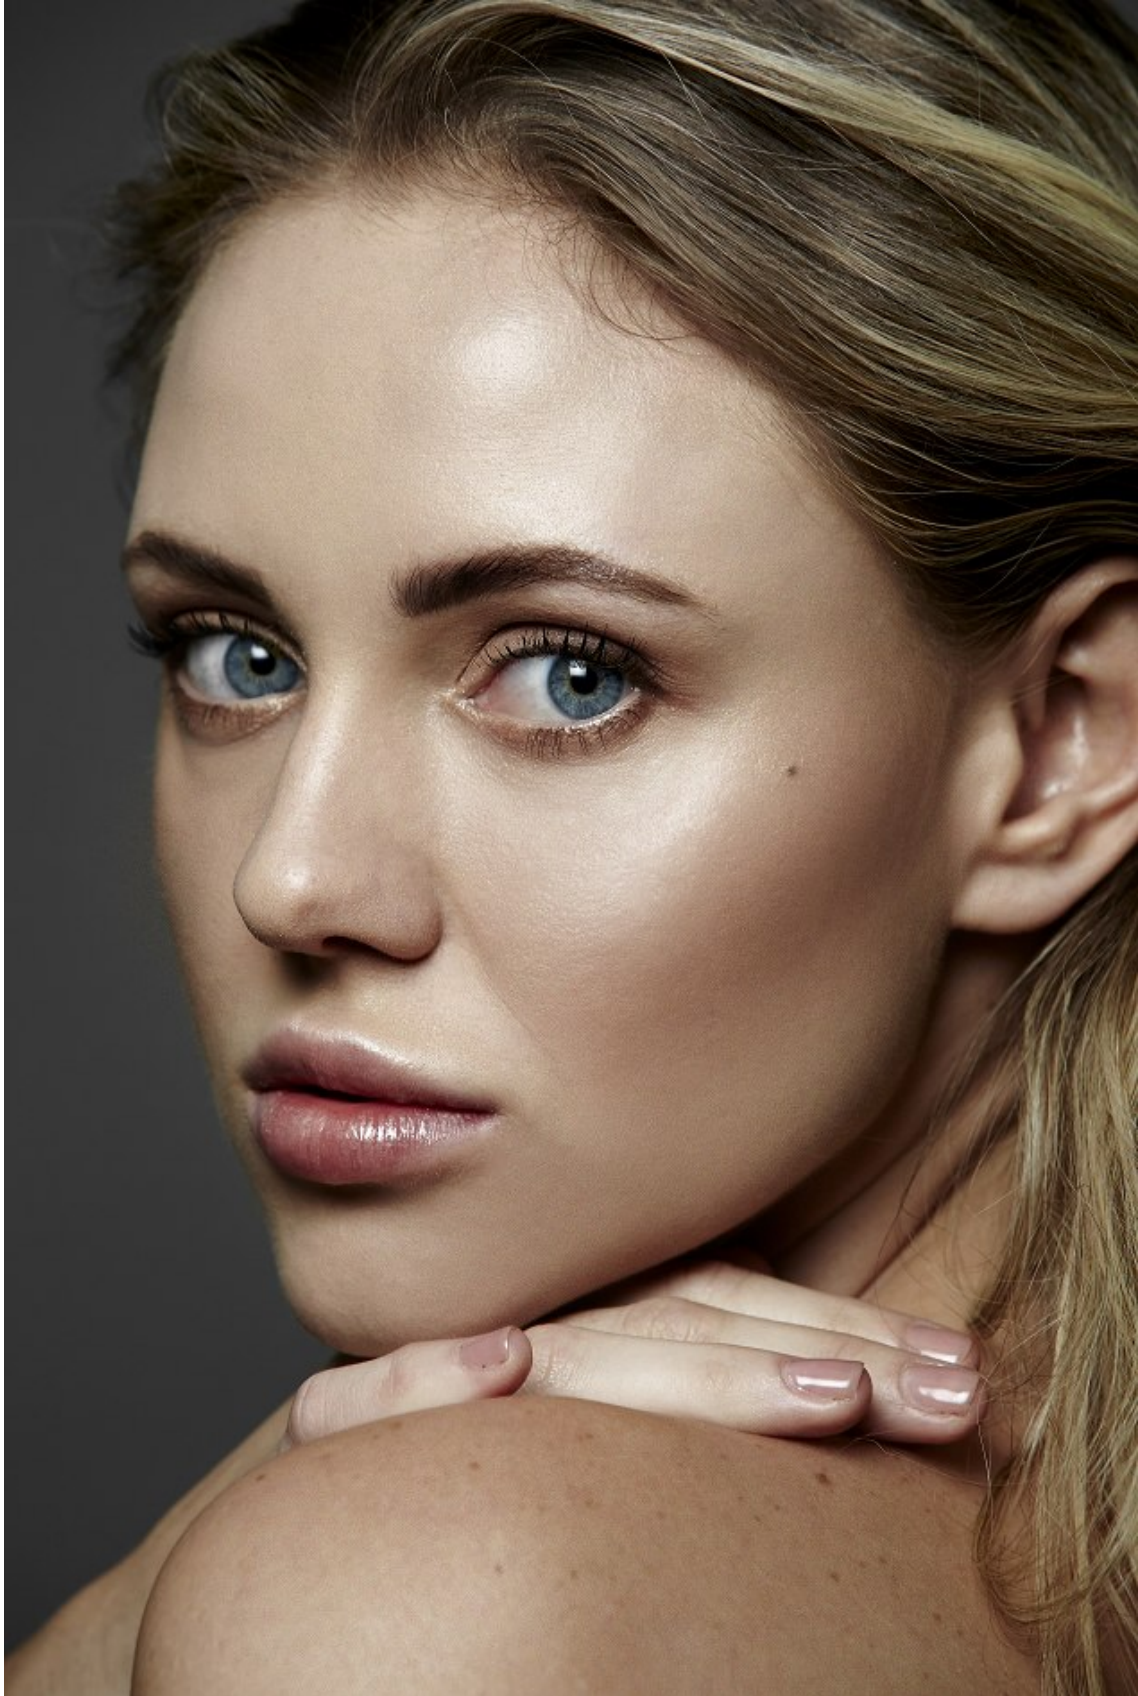

BOSS MODELS

DURBAN

AMBER HORNE

Height: 174cm Bust: 99cm Waist: 79cm Hips: 99cm Shoe: 7 UK Hair: Blonde Eyes: Blue

BOSS MODELS

DURBAN

AMBER HORNE

Height: 174cm Bust: 99cm Waist: 79cm Hips: 99cm Shoe: 7 UK Hair: Blonde Eyes: Blue