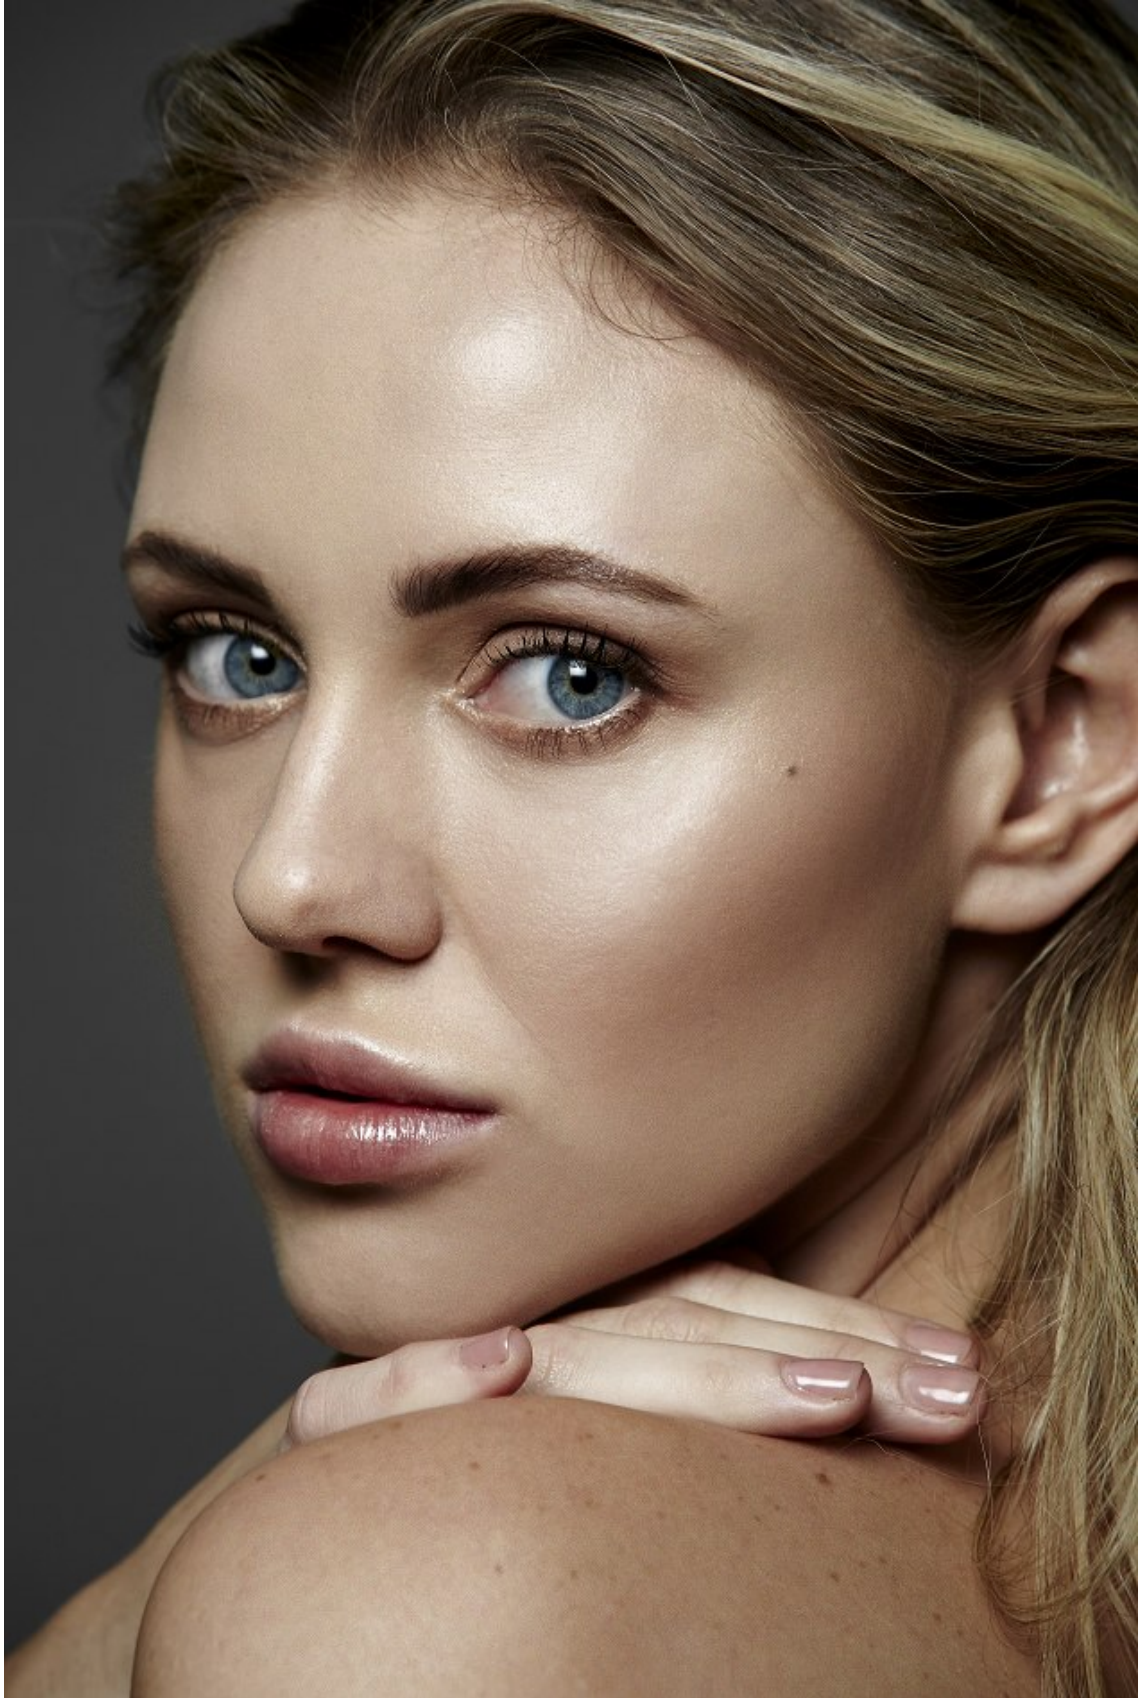

# BOSS MODELS

DURBAN

AMBER HORNE

Height: 174cm Bust: 99cm Waist: 79cm Hips: 99cm Shoe: 7 UK Hair: Blonde Eyes: Blue