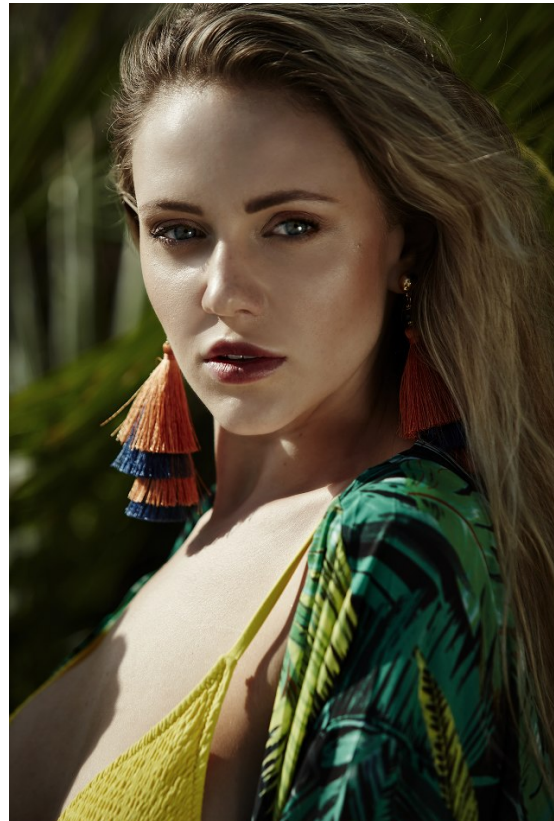

BOSS MODELS

DURBAN

AMBER HORNE

Height: 174cm Bust: 99cm Waist: 79cm Hips: 99cm Shoe: 7 UK Hair: Blonde Eyes: Blue

BOSS MODELS

DURBAN

AMBER HORNE

Height: 174cm Bust: 99cm Waist: 79cm Hips: 99cm Shoe: 7 UK Hair: Blonde Eyes: Blue

BOSS MODELS

DURBAN

AMBER HORNE

Height: 174cm Bust: 99cm Waist: 79cm Hips: 99cm Shoe: 7 UK Hair: Blonde Eyes: Blue