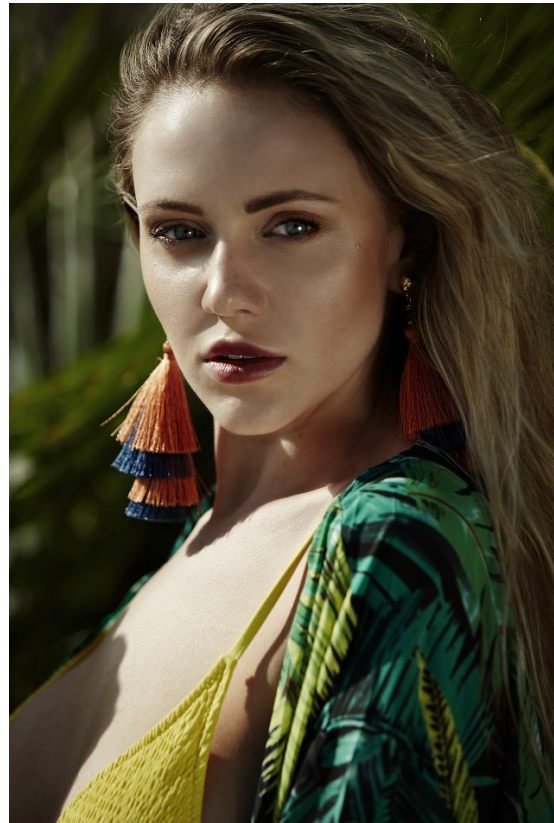

BOSS MODELS

DURBAN

AMBER HORNE

Height: 174cm Bust: 99cm Waist: 79cm Hips: 99cm Shoe: 7 UK Hair: Blonde Eyes: Blue

BOSS MODELS

DURBAN

AMBER HORNE

Height: 174cm Bust: 99cm Waist: 79cm Hips: 99cm Shoe: 7 UK Hair: Blonde Eyes: Blue

BOSS MODELS

DURBAN

AMBER HORNE

Height: 174cm Bust: 99cm Waist: 79cm Hips: 99cm Shoe: 7 UK Hair: Blonde Eyes: Blue