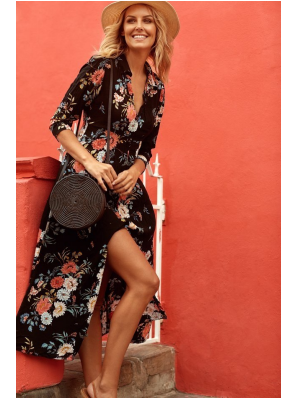

BOSS MODELS

DURBAN

KERRY DU RAND

Height: 178cm Bust: 86cm Waist: 64cm Hips: 93cm Shoe: 7 UK Hair: Blonde Eyes: Green