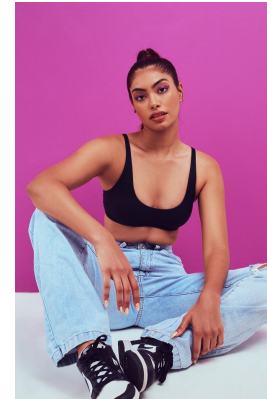

BOSS MODELS

DURBAN

JEMIMA PATHER

Height: 176cm Bust: 77cm Waist: 62cm Hips: 94cm Shoe: 5 UK Hair: Light Brown Eyes: Brown