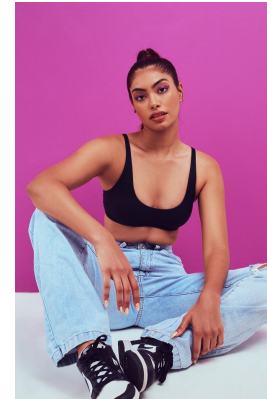

BOSS MODELS

DURBAN

JEMIMA PATHER

Height: 176cm Bust: 83cm Waist: 65cm Hips: 95cm Shoe: 5 UK Hair: Light Brown Eyes: Brown