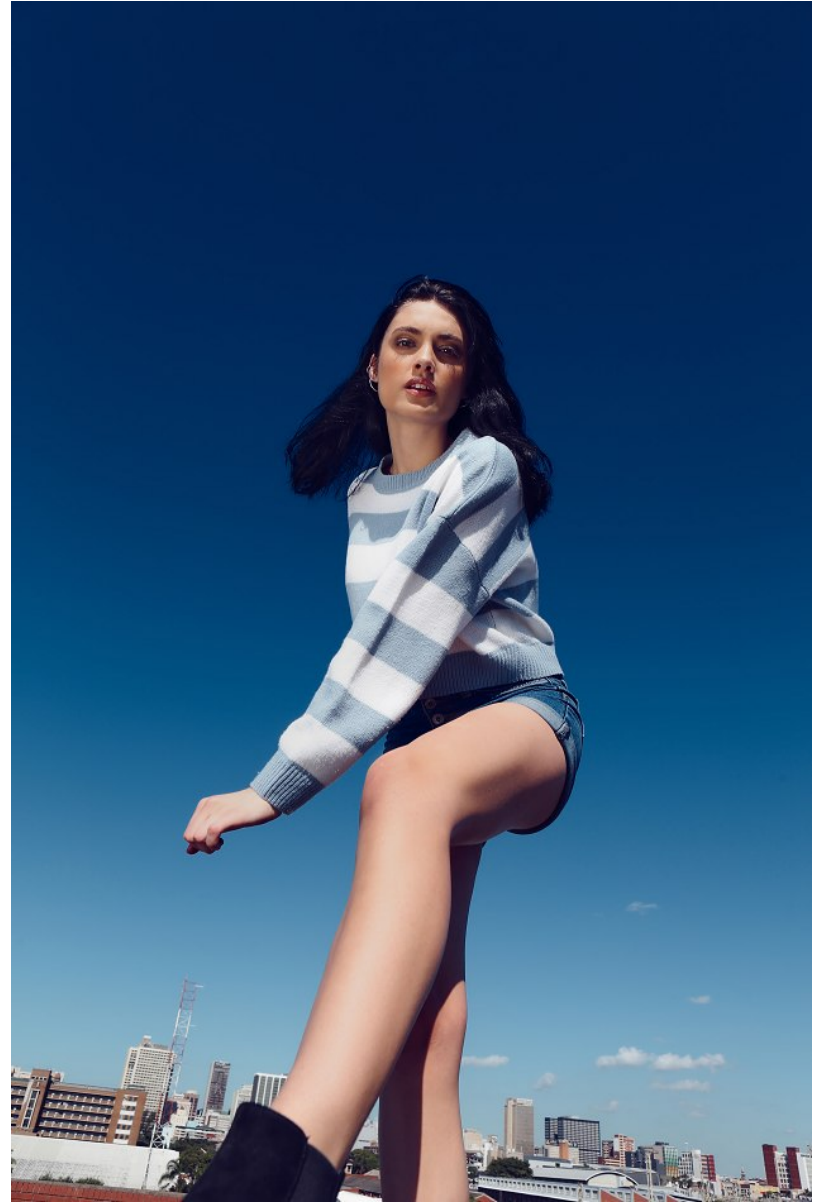

BOSS MODELS

DURBAN

JESSICA BOTHA

Height: 170cm Bust: 84cm Waist: 67cm Hips: 91cm Shoe: 7.5 UK Hair: Black Eyes: Green