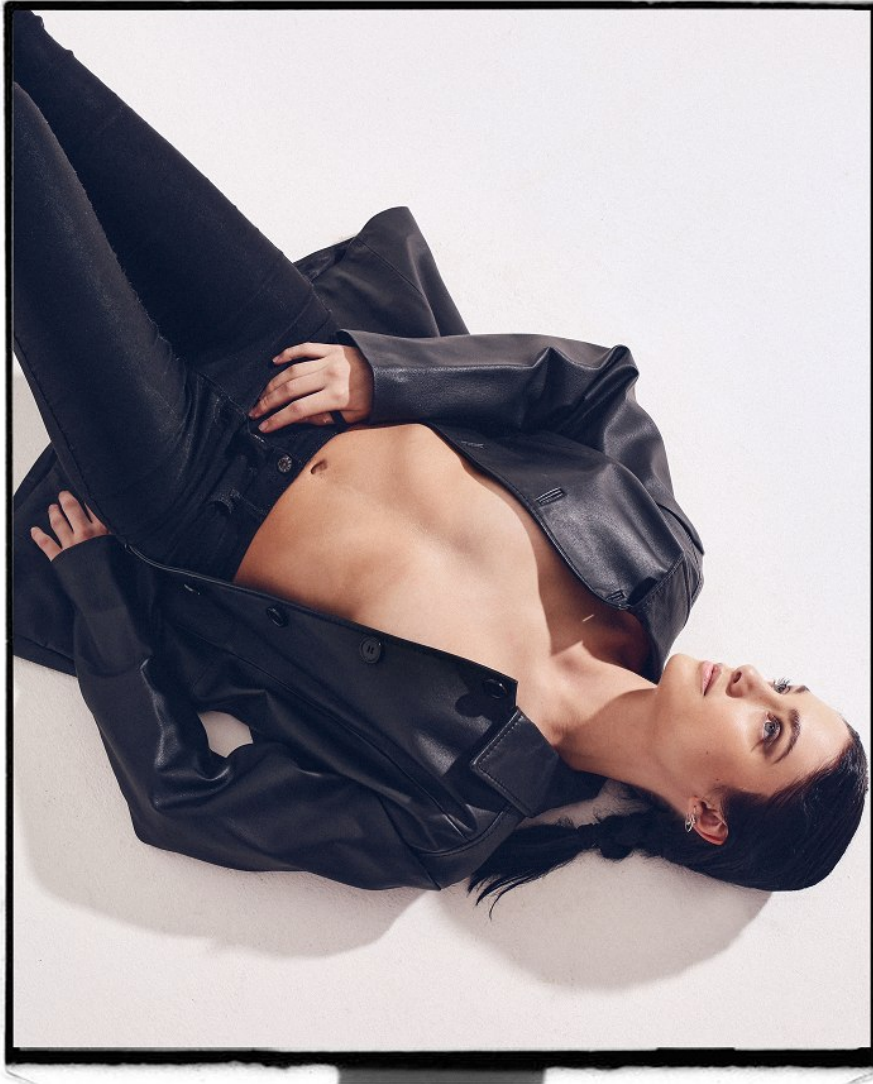

BOSS MODELS

DURBAN

JESSICA BOTHA

Height: 170cm Bust: 84cm Waist: 67cm Hips: 91cm Shoe: 7.5 UK Hair: Black Eyes: Green

BOSS MODELS

DURBAN

JESSICA BOTHA

Height: 170cm Bust: 84cm Waist: 67cm Hips: 91cm Shoe: 7.5 UK Hair: Black Eyes: Green