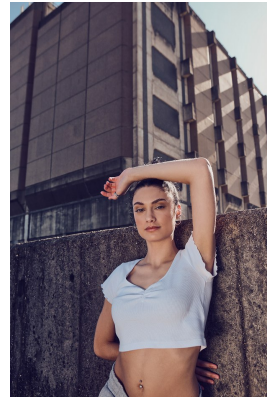

# BOSS MODELS

DURBAN

JESSICA BOTHA

Height: 170cm Bust: 84cm Waist: 67cm Hips: 91cm Shoe: 7.5 UK Hair: Black Eyes: Green

# BOSS MODELS

DURBAN

## JESSICA BOTHA

Height: 170cm Bust: 84cm Waist: 67cm Hips: 91cm Shoe: 7.5 UK Hair: Black Eyes: Green