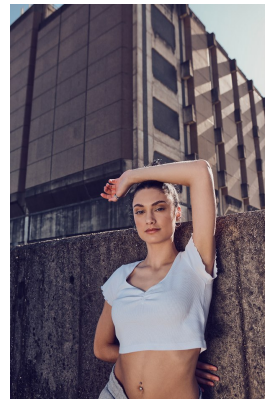

BOSS MODELS

DURBAN

JESSICA BOTHA

Height: 170cm Bust: 84cm Waist: 67cm Hips: 91cm Shoe: 7.5 UK Hair: Black Eyes: Green

BOSS MODELS

DURBAN

JESSICA BOTHA

Height: 170cm Bust: 84cm Waist: 67cm Hips: 91cm Shoe: 7.5 UK Hair: Black Eyes: Green