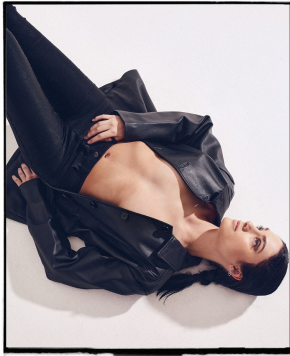

BOSS MODELS

DURBAN

JESSICA BOTHA

Height: 170cm Bust: 84cm Waist: 67cm Hips: 91cm Shoe: 7.5 UK Hair: Black Eyes: Green

BOSS MODELS

DURBAN

JESSICA BOTHA

Height: 170cm Bust: 84cm Waist: 67cm Hips: 91cm Shoe: 7.5 UK Hair: Black Eyes: Green