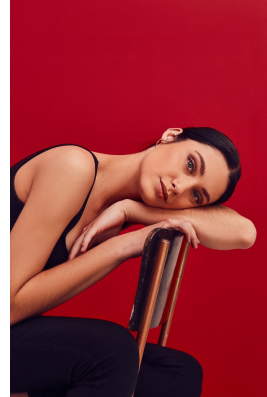

# BOSS MODELS

DURBAN

JESSICA BOTHA

Height: 170cm Bust: 84cm Waist: 67cm Hips: 91cm Shoe: 7.5 UK Hair: Black Eyes: Green

# BOSS MODELS

DURBAN

## JESSICA BOTHA

Height: 170cm Bust: 84cm Waist: 67cm Hips: 91cm Shoe: 7.5 UK Hair: Black Eyes: Green