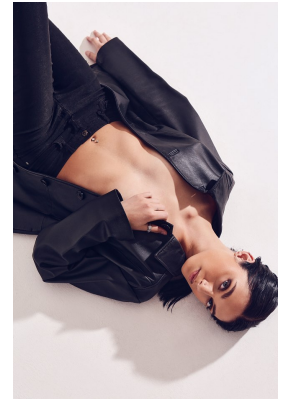

BOSS MODELS

DURBAN

JESSICA BOTHA

Height: 170cm Bust: 84cm Waist: 67cm Hips: 91cm Shoe: 7.5 UK Hair: Black Eyes: Green

BOSS MODELS

DURBAN

JESSICA BOTHA

Height: 170cm Bust: 84cm Waist: 67cm Hips: 91cm Shoe: 7.5 UK Hair: Black Eyes: Green