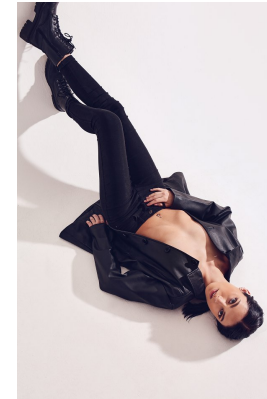

BOSS MODELS

DURBAN

JESSICA BOTHA

Height: 170cm Bust: 84cm Waist: 67cm Hips: 91cm Shoe: 7.5 UK Hair: Black Eyes: Green

BOSS MODELS

DURBAN

JESSICA BOTHA

Height: 170cm Bust: 84cm Waist: 67cm Hips: 91cm Shoe: 7.5 UK Hair: Black Eyes: Green