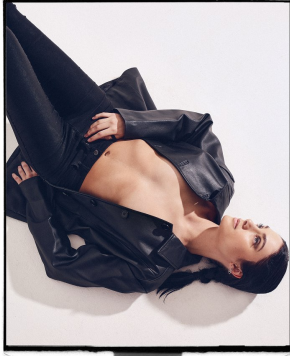

# BOSS MODELS

DURBAN

JESSICA BOTHA

Height: 170cm Bust: 84cm Waist: 67cm Hips: 91cm Shoe: 7.5 UK Hair: Black Eyes: Green

## JESSICA BOTHA

Height: 170cm Bust: 84cm Waist: 67cm Hips: 91cm Shoe: 7.5 UK Hair: Black Eyes: Green