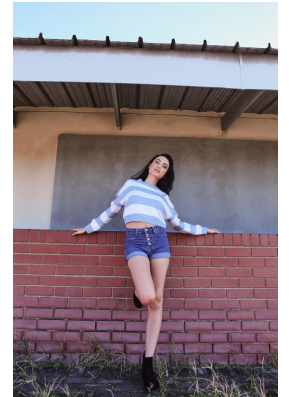

# BOSS MODELS

DURBAN

JESSICA BOTHA

Height: 170cm Bust: 84cm Waist: 67cm Hips: 91cm Shoe: 7.5 UK Hair: Black Eyes: Green

# BOSS MODELS

DURBAN

## JESSICA BOTHA

Height: 170cm Bust: 84cm Waist: 67cm Hips: 91cm Shoe: 7.5 UK Hair: Black Eyes: Green