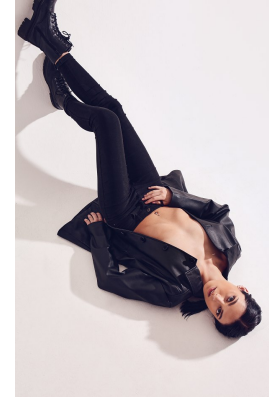

# BOSS MODELS

DURBAN

JESSICA BOTHA

Height: 170cm Bust: 84cm Waist: 67cm Hips: 91cm Shoe: 7.5 UK Hair: Black Eyes: Green

# BOSS MODELS

DURBAN

## JESSICA BOTHA

Height: 170cm Bust: 84cm Waist: 67cm Hips: 91cm Shoe: 7.5 UK Hair: Black Eyes: Green