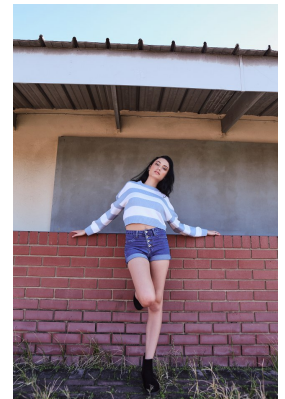

BOSS MODELS

DURBAN

JESSICA BOTHA

Height: 170cm Bust: 84cm Waist: 67cm Hips: 91cm Shoe: 7.5 UK Hair: Black Eyes: Green

BOSS MODELS

DURBAN

JESSICA BOTHA

Height: 170cm Bust: 84cm Waist: 67cm Hips: 91cm Shoe: 7.5 UK Hair: Black Eyes: Green