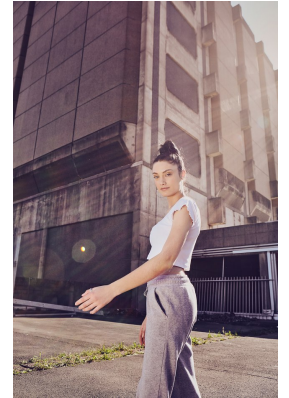

# BOSS MODELS

DURBAN

JESSICA BOTHA

Height: 170cm Bust: 84cm Waist: 67cm Hips: 91cm Shoe: 7.5 UK Hair: Black Eyes: Green

# BOSS MODELS

DURBAN