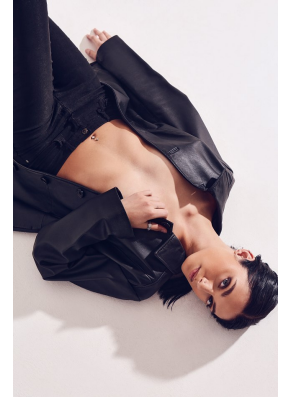

# BOSS MODELS

DURBAN

JESSICA BOTHA

Height: 170cm Bust: 84cm Waist: 67cm Hips: 91cm Shoe: 7.5 UK Hair: Black Eyes: Green

# BOSS MODELS

DURBAN

## JESSICA BOTHA

Height: 170cm Bust: 84cm Waist: 67cm Hips: 91cm Shoe: 7.5 UK Hair: Black Eyes: Green