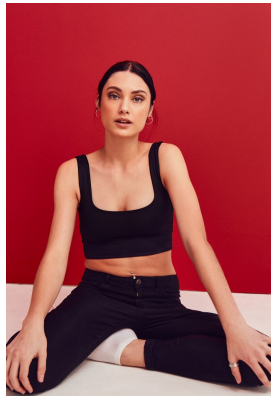

BOSS MODELS

DURBAN

JESSICA BOTHA

Height: 170cm Bust: 84cm Waist: 67cm Hips: 91cm Shoe: 7.5 UK Hair: Black Eyes: Green

BOSS MODELS

DURBAN

JESSICA BOTHA

Height: 170cm Bust: 84cm Waist: 67cm Hips: 91cm Shoe: 7.5 UK Hair: Black Eyes: Green