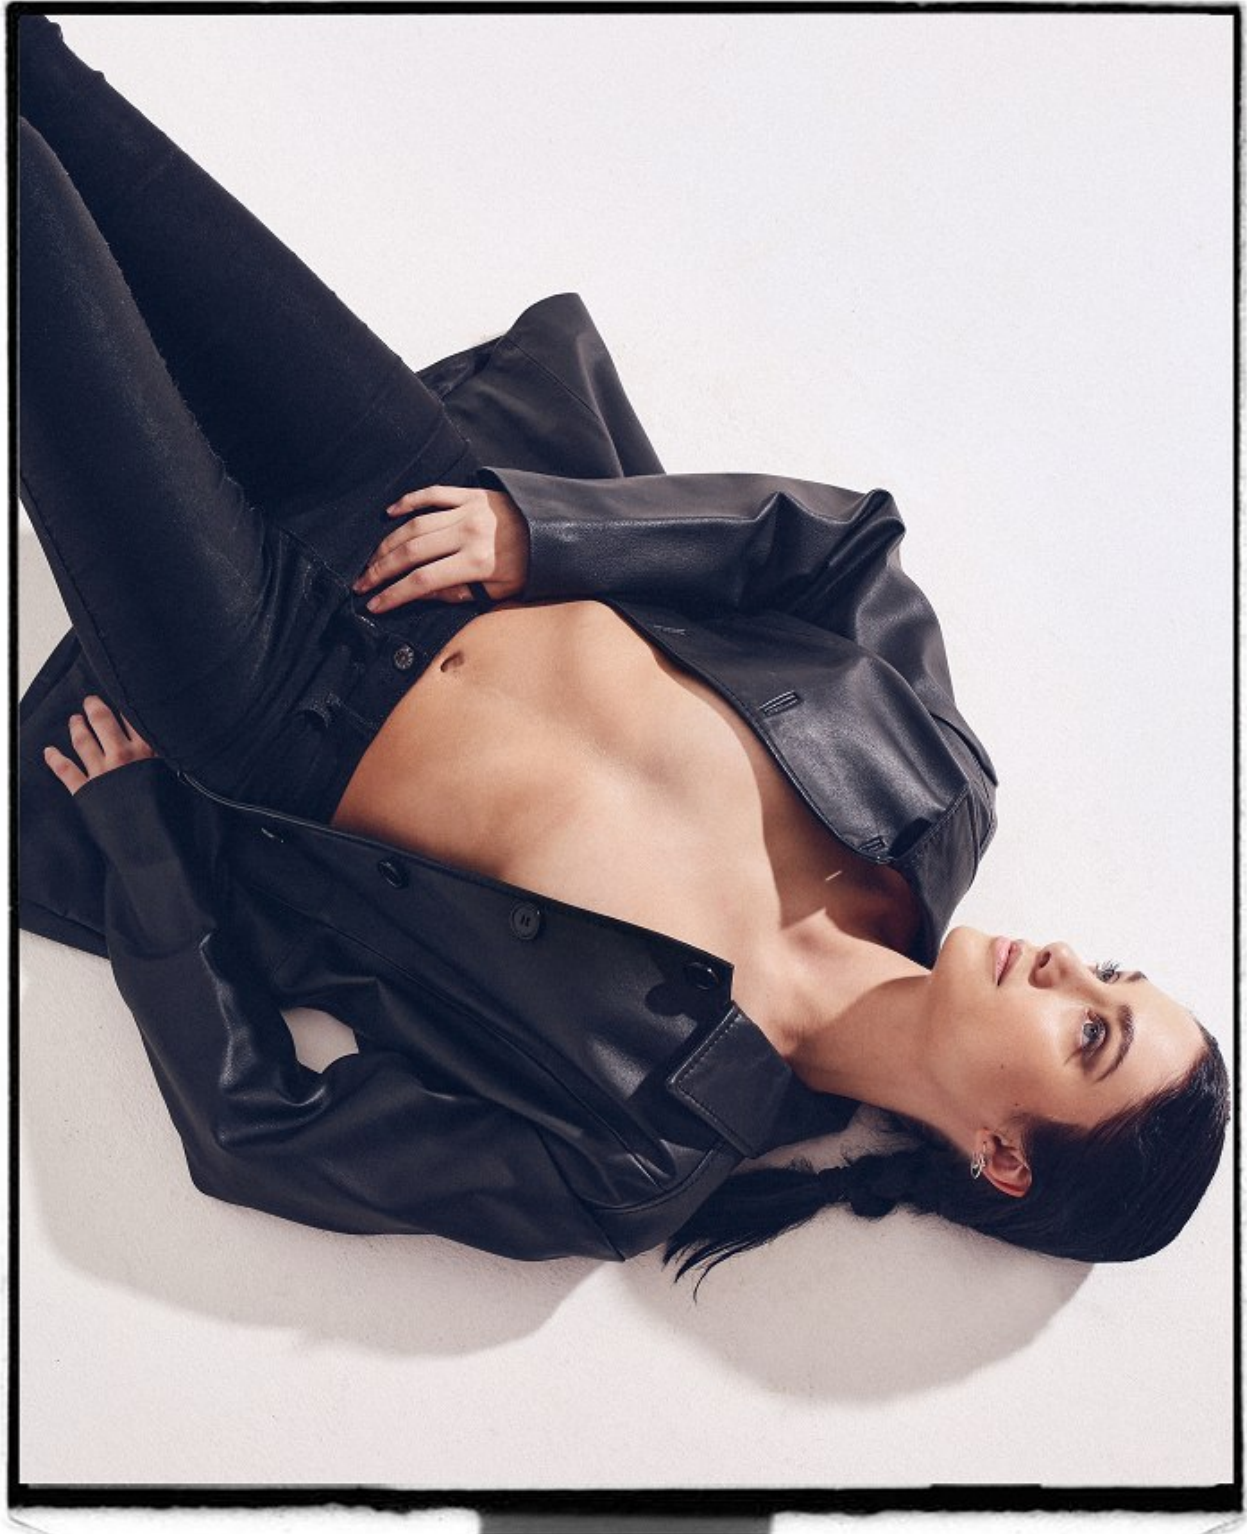

JESSICA BOTHA

BOSS MODELS

DURBAN

Height: 170cm Bust: 84cm Waist: 67cm Hips: 91cm Shoe: 7.5 UK Hair: Black Eyes: Green