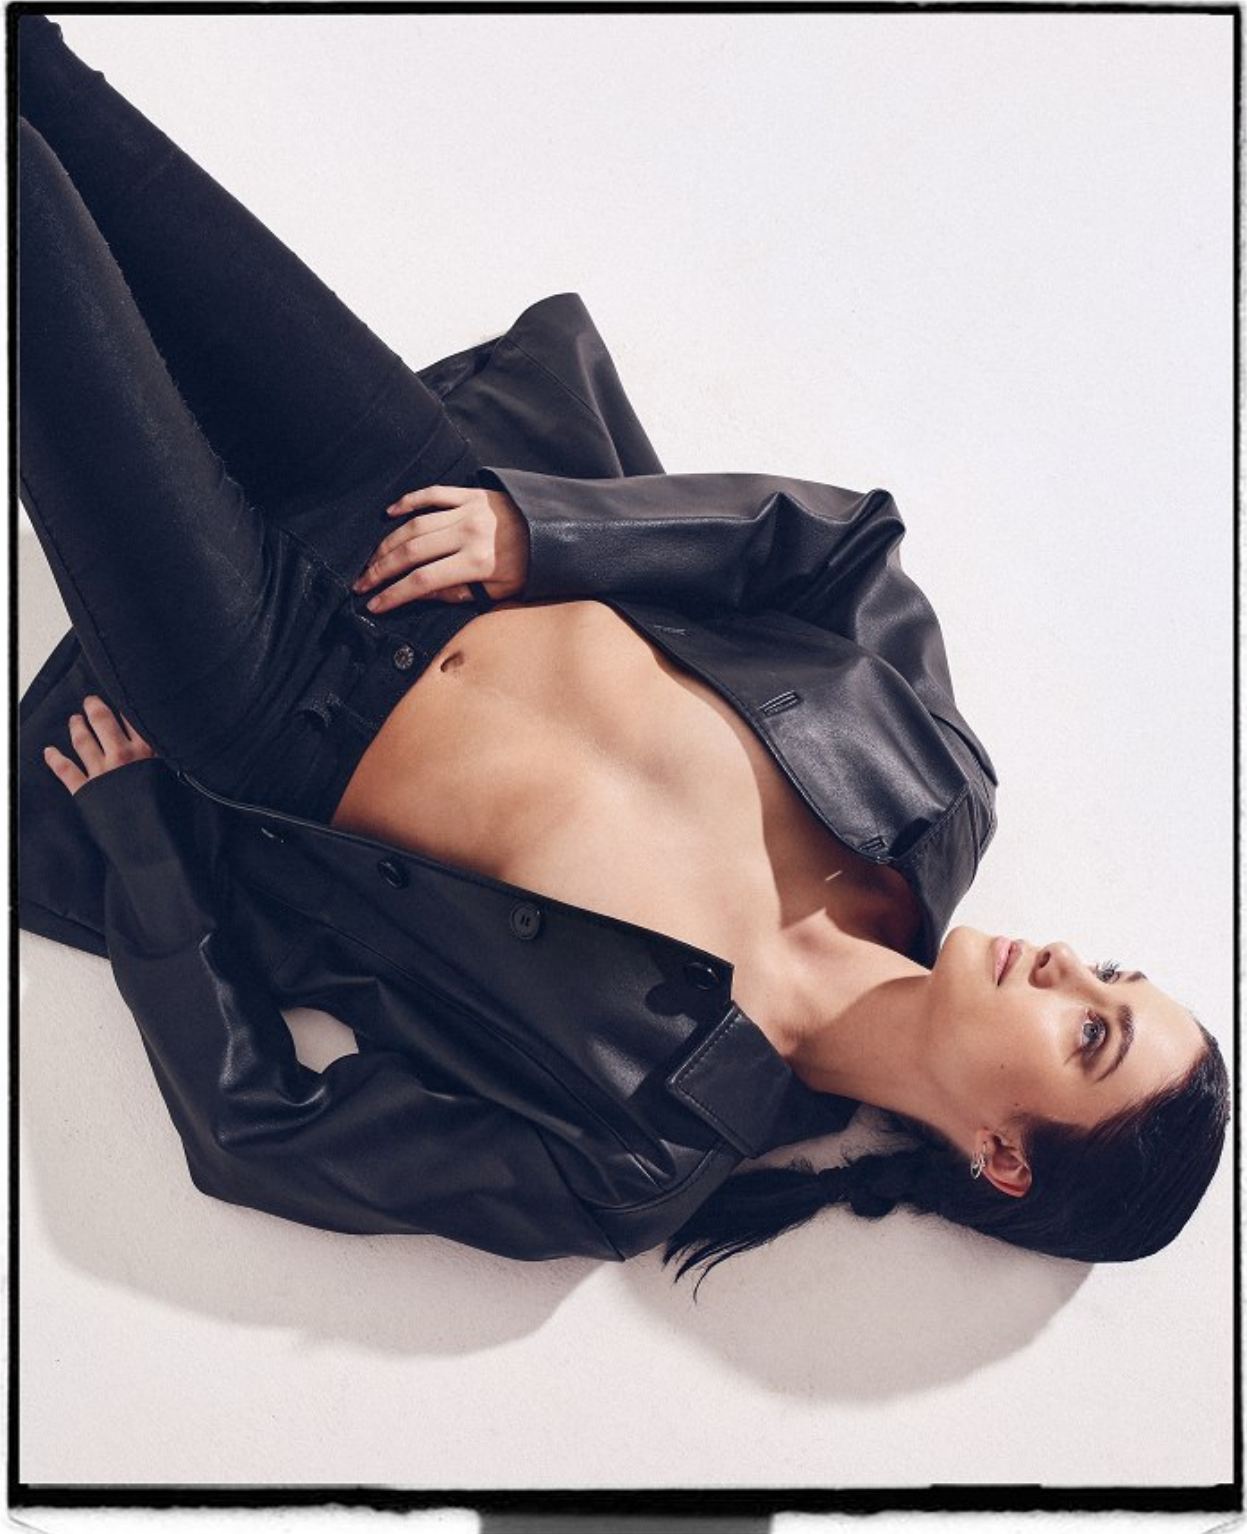

BOSS MODELS

DURBAN

JESSICA BOTHA

Height: 170cm Bust: 84cm Waist: 67cm Hips: 91cm Shoe: 7.5 UK Hair: Black Eyes: Green

BOSS MODELS

DURBAN

JESSICA BOTHA

Height: 170cm Bust: 84cm Waist: 67cm Hips: 91cm Shoe: 7.5 UK Hair: Black Eyes: Green