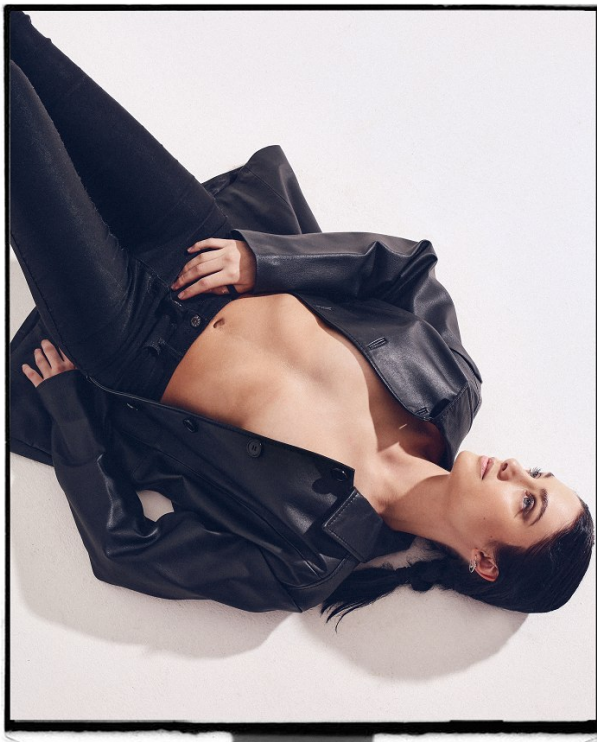

# BOSS MODELS

DURBAN

JESSICA BOTHA

Height: 170cm Bust: 84cm Waist: 67cm Hips: 91cm Shoe: 7.5 UK Hair: Black Eyes: Green