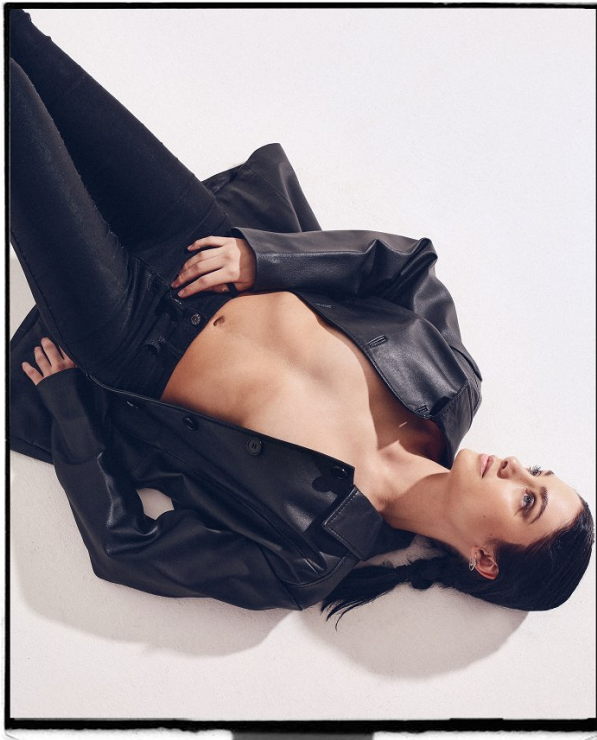

BOSS MODELS

DURBAN

JESSICA BOTHA

Height: 170cm Bust: 84cm Waist: 67cm Hips: 91cm Shoe: 7.5 UK Hair: Black Eyes: Green

BOSS MODELS

DURBAN

JESSICA BOTHA

Height: 170cm Bust: 84cm Waist: 67cm Hips: 91cm Shoe: 7.5 UK Hair: Black Eyes: Green