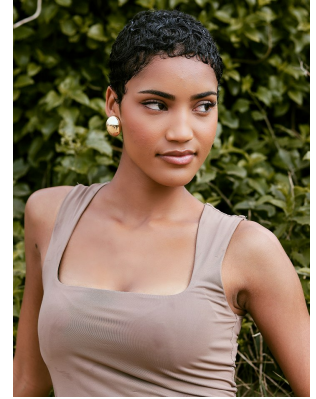

BOSS MODELS

DURBAN

LAKIA HEATHCOTE

Height: 168cm Bust: 76cm Waist: 60cm Hips: 87cm Shoe: 5 UK Hair: Dark Brown Eyes: Brown