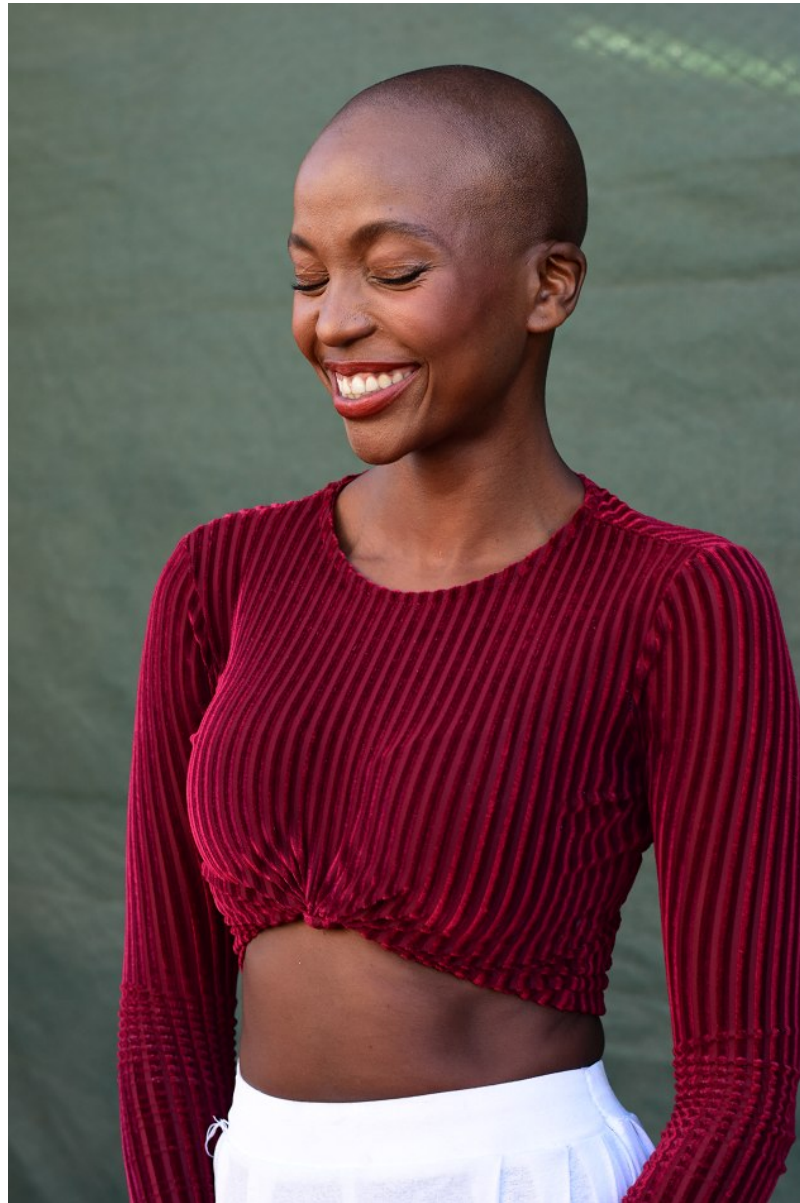

BOSS MODELS

DURBAN

STHABILE MAJOLA

Height: 175cm Bust: 87cm Waist: 67cm Hips: 95cm Shoe: 8 UK Hair: Bald Eyes: Black

BOSS MODELS

DURBAN

STHABILE MAJOLA

Height: 175cm Bust: 87cm Waist: 67cm Hips: 95cm Shoe: 8 UK Hair: Bald Eyes: Black