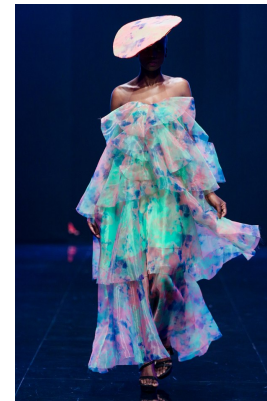

BOSS MODELS

DURBAN

STHABILE MAJOLA

Height: 175cm Bust: 87cm Waist: 67cm Hips: 95cm Shoe: 8 UK Hair: Bald Eyes: Black