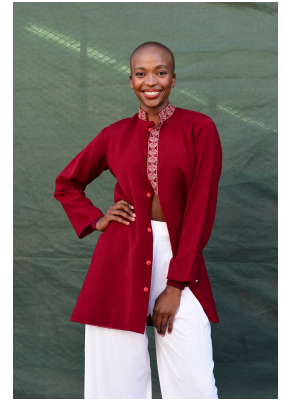

BOSS MODELS

DURBAN

STHABILE MAJOLA

Height: 175cm Bust: 87cm Waist: 67cm Hips: 95cm Shoe: 8 UK Hair: Bald Eyes: Black