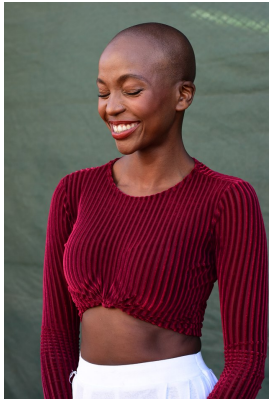

BOSS MODELS

DURBAN

STHABILE MAJOLA

Height: 175cm Bust: 87cm Waist: 67cm Hips: 95cm Shoe: 8 UK Hair: Bald Eyes: Black