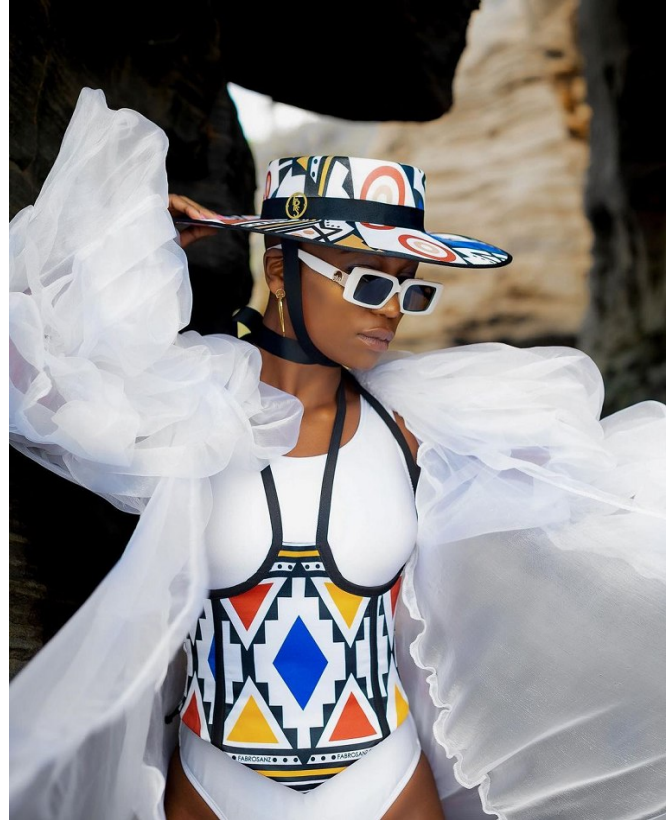

BOSS MODELS

DURBAN

STHABILE MAJOLA

Height: 175cm Bust: 87cm Waist: 67cm Hips: 95cm Shoe: 8 UK Hair: Bald Eyes: Black

BOSS MODELS

DURBAN

STHABILE MAJOLA

Height: 175cm Bust: 87cm Waist: 67cm Hips: 95cm Shoe: 8 UK Hair: Bald Eyes: Black