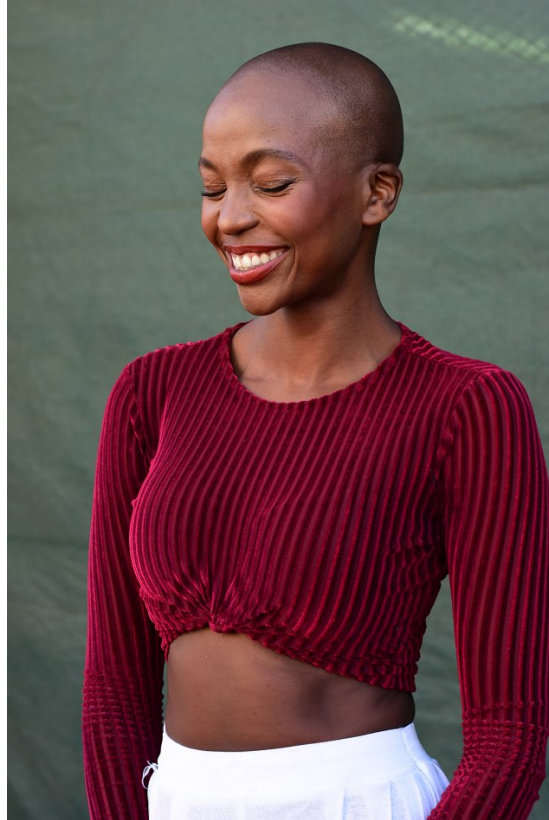

BOSS MODELS

DURBAN

STHABILE MAJOLA

Height: 175cm Bust: 87cm Waist: 67cm Hips: 95cm Shoe: 8 UK Hair: Bald Eyes: Black

BOSS MODELS

DURBAN

STHABILE MAJOLA

Height: 175cm Bust: 87cm Waist: 67cm Hips: 95cm Shoe: 8 UK Hair: Bald Eyes: Black