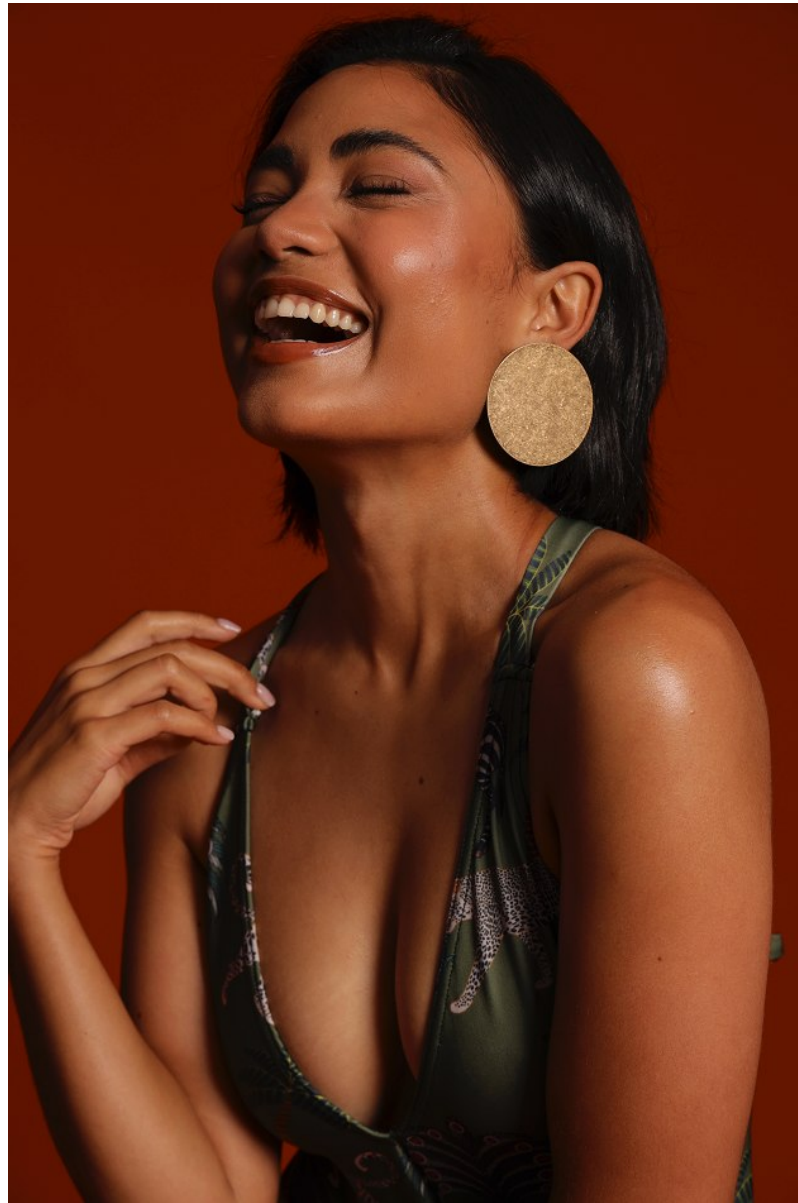

BOSS MODELS

DURBAN

DANIELLE HENRY

Height: 163cm Bust: 80cm Waist: 62cm Hips: 93cm Shoe: 4.5 UK Hair: Dark Brown Eyes: Brown

BOSS MODELS

DURBAN

DANIELLE HENRY

Height: 163cm Bust: 80cm Waist: 62cm Hips: 93cm Shoe: 4.5 UK Hair: Dark Brown Eyes: Brown

BOSS MODELS

DURBAN

DANIELLE HENRY

Height: 163cm Bust: 80cm Waist: 62cm Hips: 93cm Shoe: 4.5 UK Hair: Dark Brown Eyes: Brown