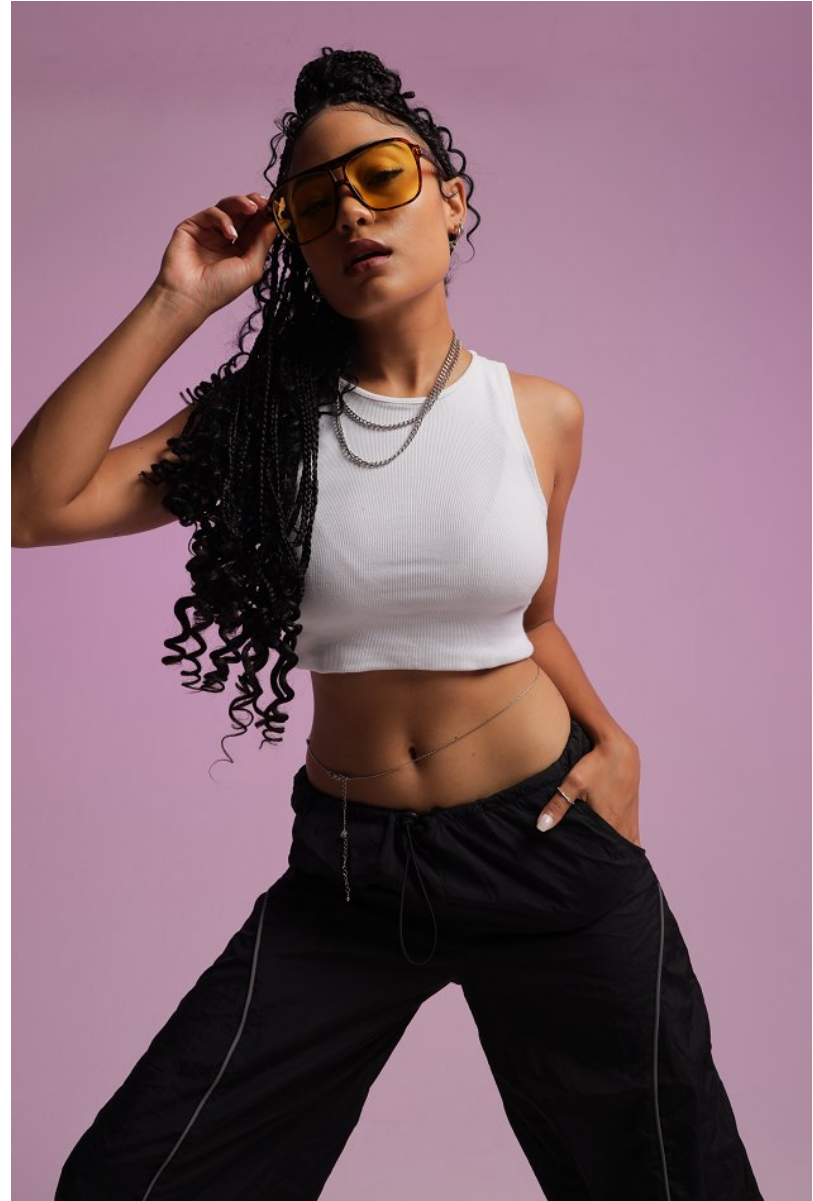

BOSS MODELS

DURBAN

DANIELLE HENRY

Height: 163cm Bust: 80cm Waist: 62cm Hips: 93cm Shoe: 4.5 UK Hair: Dark Brown Eyes: Brown

BOSS MODELS

DURBAN

DANIELLE HENRY

Height: 163cm Bust: 80cm Waist: 62cm Hips: 93cm Shoe: 4.5 UK Hair: Dark Brown Eyes: Brown

BOSS MODELS

DURBAN

DANIELLE HENRY

Height: 163cm Bust: 80cm Waist: 62cm Hips: 93cm Shoe: 4.5 UK Hair: Dark Brown Eyes: Brown