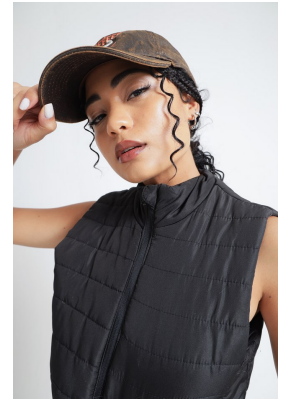

BOSS MODELS

DURBAN

DANIELLE HENRY

Height: 163cm Bust: 80cm Waist: 62cm Hips: 93cm Shoe: 4.5 UK Hair: Dark Brown Eyes: Brown

BOSS MODELS

DURBAN

DANIELLE HENRY

Height: 163cm Bust: 80cm Waist: 62cm Hips: 93cm Shoe: 4.5 UK Hair: Dark Brown Eyes: Brown