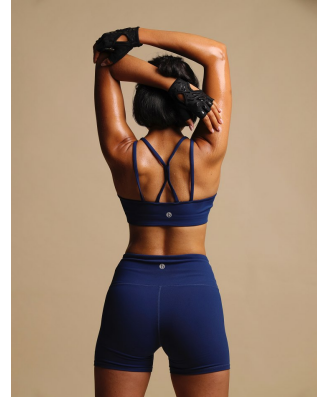

BOSS MODELS

DURBAN

DANIELLE HENRY

Height: 163cm Bust: 80cm Waist: 62cm Hips: 93cm Shoe: 4.5 UK Hair: Dark Brown Eyes: Brown

BOSS MODELS

DURBAN

DANIELLE HENRY

Height: 163cm Bust: 80cm Waist: 62cm Hips: 93cm Shoe: 4.5 UK Hair: Dark Brown Eyes: Brown