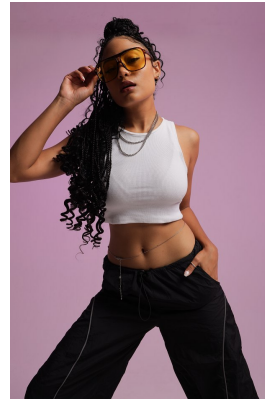

BOSS MODELS

DURBAN

DANIELLE HENRY

Height: 163cm Bust: 80cm Waist: 62cm Hips: 93cm Shoe: 4.5 UK Hair: Dark Brown Eyes: Brown

BOSS MODELS

DURBAN

DANIELLE HENRY

Height: 163cm Bust: 80cm Waist: 62cm Hips: 93cm Shoe: 4.5 UK Hair: Dark Brown Eyes: Brown