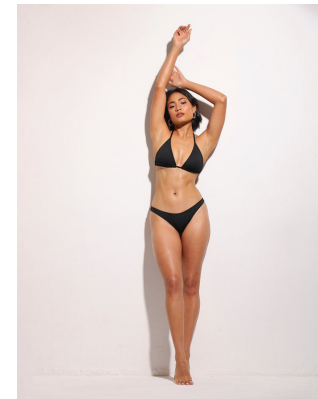

BOSS MODELS

DURBAN

DANIELLE HENRY

Height: 163cm Bust: 80cm Waist: 62cm Hips: 93cm Shoe: 4.5 UK Hair: Dark Brown Eyes: Brown

BOSS MODELS

DURBAN

DANIELLE HENRY

Height: 163cm Bust: 80cm Waist: 62cm Hips: 93cm Shoe: 4.5 UK Hair: Dark Brown Eyes: Brown