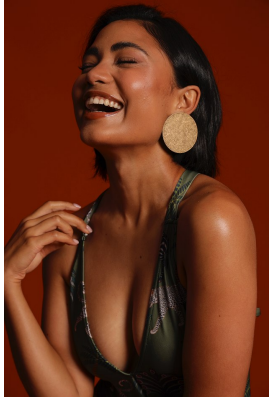

BOSS MODELS

DURBAN

DANIELLE HENRY

Height: 163cm Bust: 80cm Waist: 62cm Hips: 93cm Shoe: 4.5 UK Hair: Dark Brown Eyes: Brown

BOSS MODELS

DURBAN

DANIELLE HENRY

Height: 163cm Bust: 80cm Waist: 62cm Hips: 93cm Shoe: 4.5 UK Hair: Dark Brown Eyes: Brown