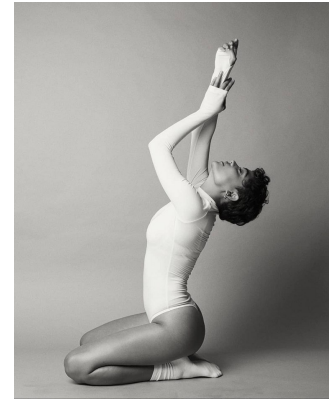

BOSS MODELS

DURBAN

DANIELLE HENRY

Height: 163cm Bust: 80cm Waist: 62cm Hips: 93cm Shoe: 4.5 UK Hair: Dark Brown Eyes: Brown

BOSS MODELS

DURBAN

DANIELLE HENRY

Height: 163cm Bust: 80cm Waist: 62cm Hips: 93cm Shoe: 4.5 UK Hair: Dark Brown Eyes: Brown