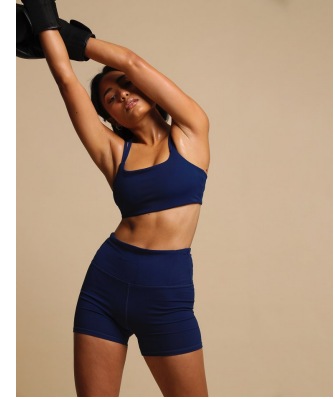

BOSS MODELS

DURBAN

DANIELLE HENRY

Height: 163cm Bust: 80cm Waist: 62cm Hips: 93cm Shoe: 4.5 UK Hair: Dark Brown Eyes: Brown

BOSS MODELS

DURBAN

DANIELLE HENRY

Height: 163cm Bust: 80cm Waist: 62cm Hips: 93cm Shoe: 4.5 UK Hair: Dark Brown Eyes: Brown