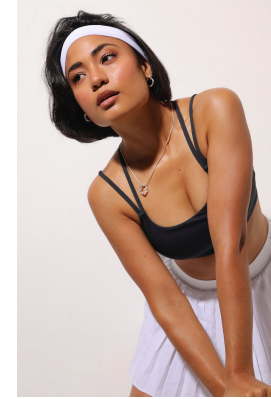

BOSS MODELS

DURBAN

DANIELLE HENRY

Height: 163cm Bust: 80cm Waist: 62cm Hips: 93cm Shoe: 4.5 UK Hair: Dark Brown Eyes: Brown

BOSS MODELS

DURBAN

DANIELLE HENRY

Height: 163cm Bust: 80cm Waist: 62cm Hips: 93cm Shoe: 4.5 UK Hair: Dark Brown Eyes: Brown