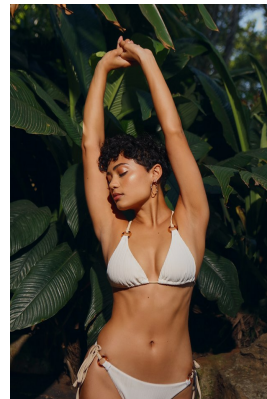

BOSS MODELS

DURBAN

DANIELLE HENRY

Height: 163cm Bust: 80cm Waist: 62cm Hips: 93cm Shoe: 4.5 UK Hair: Dark Brown Eyes: Brown

BOSS MODELS

DURBAN

DANIELLE HENRY

Height: 163cm Bust: 80cm Waist: 62cm Hips: 93cm Shoe: 4.5 UK Hair: Dark Brown Eyes: Brown