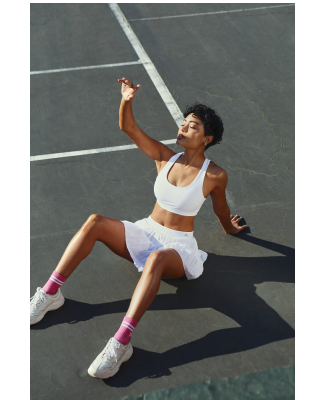

BOSS MODELS

DURBAN

DANIELLE HENRY

Height: 163cm Bust: 80cm Waist: 62cm Hips: 93cm Shoe: 4.5 UK Hair: Dark Brown Eyes: Brown

BOSS MODELS

DURBAN

DANIELLE HENRY

Height: 163cm Bust: 80cm Waist: 62cm Hips: 93cm Shoe: 4.5 UK Hair: Dark Brown Eyes: Brown