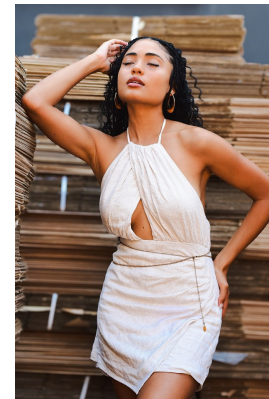

BOSS MODELS

DURBAN

DANIELLE HENRY

Height: 163cm Bust: 80cm Waist: 62cm Hips: 93cm Shoe: 4.5 UK Hair: Dark Brown Eyes: Brown

BOSS MODELS

DURBAN

DANIELLE HENRY

Height: 163cm Bust: 80cm Waist: 62cm Hips: 93cm Shoe: 4.5 UK Hair: Dark Brown Eyes: Brown