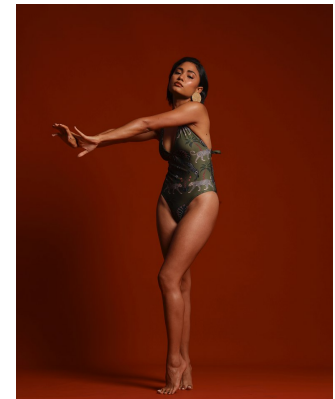

BOSS MODELS

DURBAN

DANIELLE HENRY

Height: 163cm Bust: 80cm Waist: 62cm Hips: 93cm Shoe: 4.5 UK Hair: Dark Brown Eyes: Brown

BOSS MODELS

DURBAN

DANIELLE HENRY

Height: 163cm Bust: 80cm Waist: 62cm Hips: 93cm Shoe: 4.5 UK Hair: Dark Brown Eyes: Brown