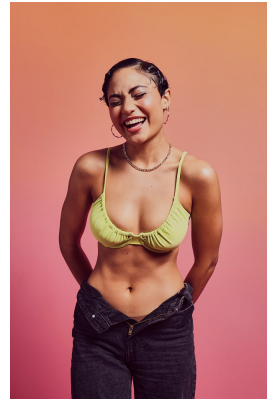

BOSS MODELS

DURBAN

DANIELLE HENRY

Height: 163cm Bust: 80cm Waist: 62cm Hips: 93cm Shoe: 4.5 UK Hair: Dark Brown Eyes: Brown

BOSS MODELS

DURBAN

DANIELLE HENRY

Height: 163cm Bust: 80cm Waist: 62cm Hips: 93cm Shoe: 4.5 UK Hair: Dark Brown Eyes: Brown