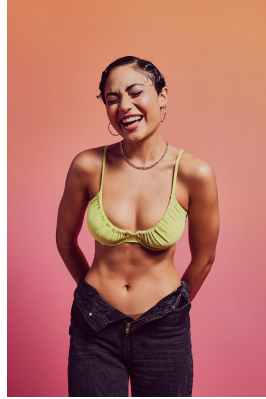

BOSS MODELS

DURBAN

DANIELLE HENRY

Height: 163cm Bust: 80cm Waist: 62cm Hips: 93cm Shoe: 4.5 UK Hair: Dark Brown Eyes: Brown

BOSS MODELS

DURBAN

DANIELLE HENRY

Height: 163cm Bust: 80cm Waist: 62cm Hips: 93cm Shoe: 4.5 UK Hair: Dark Brown Eyes: Brown