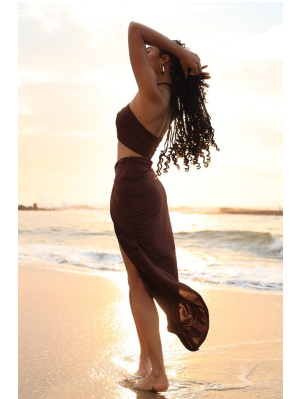

BOSS MODELS

DURBAN

DANIELLE HENRY

Height: 163cm Bust: 80cm Waist: 62cm Hips: 93cm Shoe: 4.5 UK Hair: Dark Brown Eyes: Brown

BOSS MODELS

DURBAN

DANIELLE HENRY

Height: 163cm Bust: 80cm Waist: 62cm Hips: 93cm Shoe: 4.5 UK Hair: Dark Brown Eyes: Brown