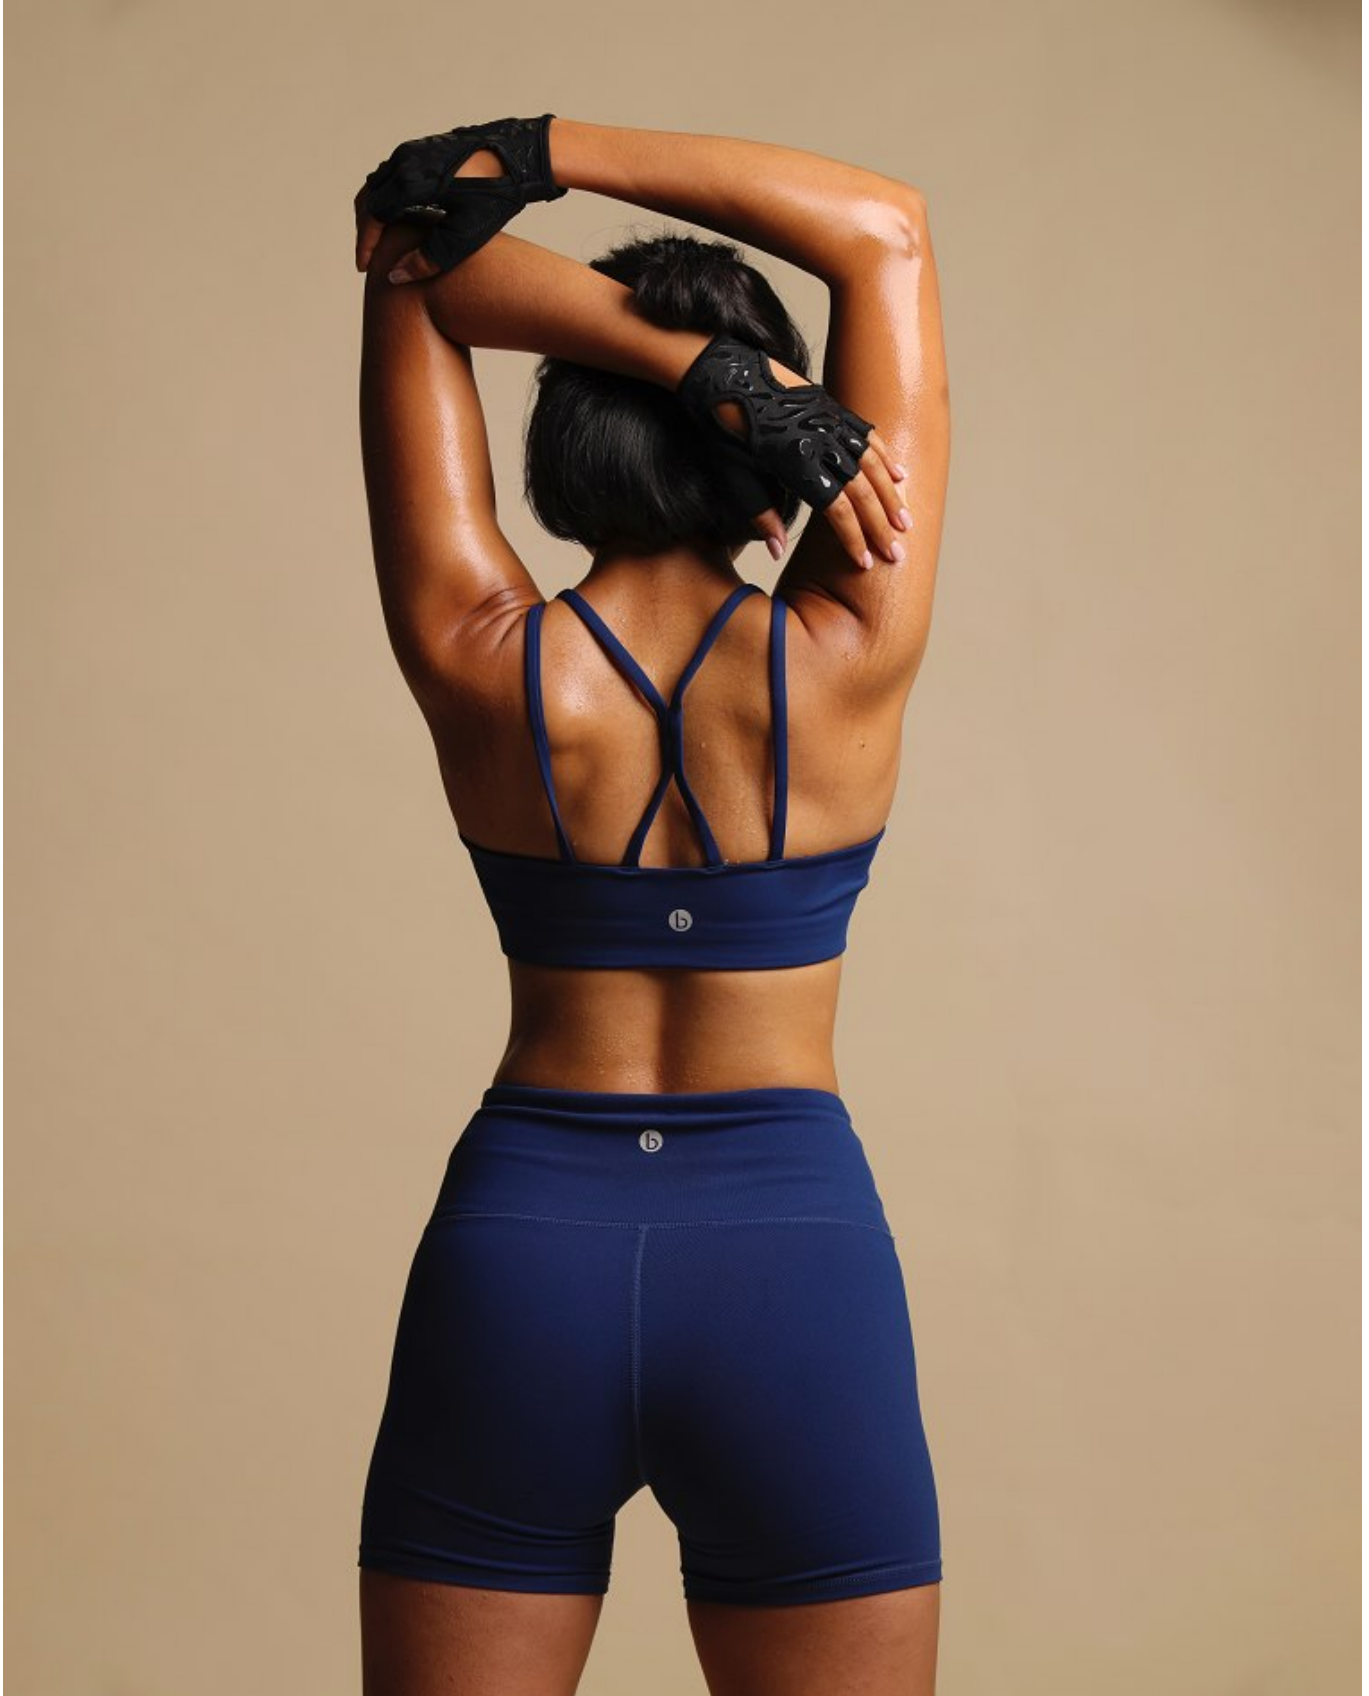

BOSS MODELS

DURBAN

DANIELLE HENRY

Height: 163cm Bust: 80cm Waist: 62cm Hips: 93cm Shoe: 4.5 UK Hair: Dark Brown Eyes: Brown

BOSS MODELS

DURBAN

DANIELLE HENRY

Height: 163cm Bust: 80cm Waist: 62cm Hips: 93cm Shoe: 4.5 UK Hair: Dark Brown Eyes: Brown