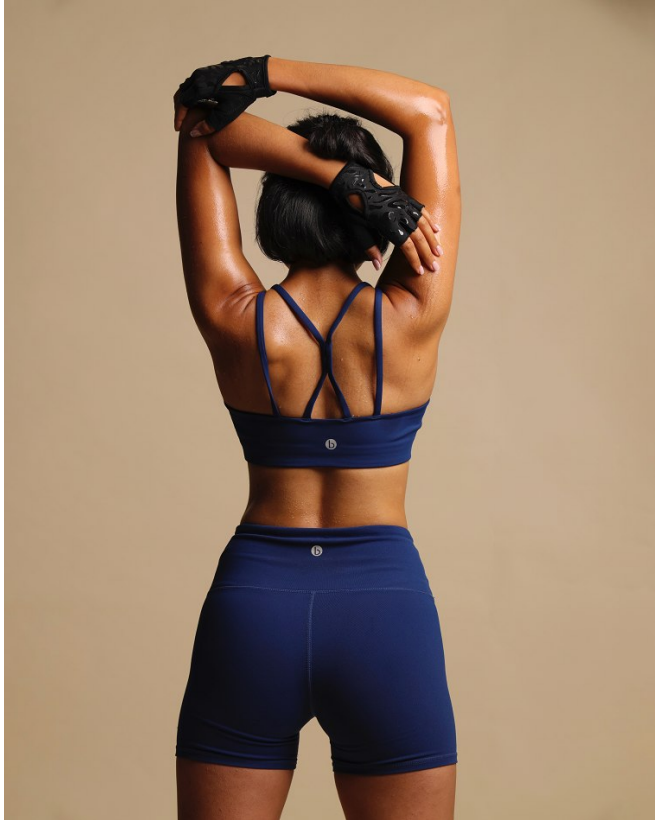

# BOSS MODELS

DURBAN

**DANIELLE HENRY**

Height: 163cm Bust: 80cm Waist: 62cm Hips: 93cm Shoe: 4.5 UK Hair: Dark Brown Eyes: Brown

# BOSS MODELS

DURBAN

DANIELLE HENRY

Height: 163cm Bust: 80cm Waist: 62cm Hips: 93cm Shoe: 4.5 UK Hair: Dark Brown Eyes: Brown