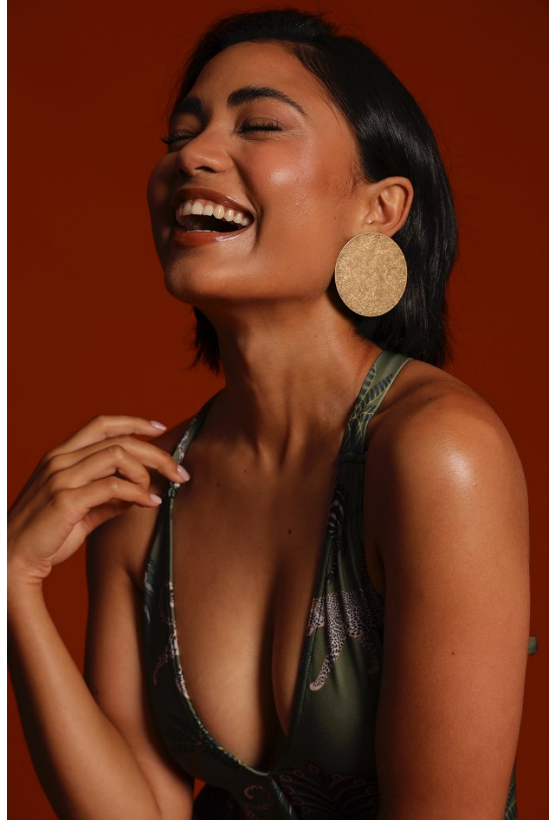

# BOSS MODELS

DURBAN

**DANIELLE HENRY**

Height: 163cm Bust: 80cm Waist: 62cm Hips: 93cm Shoe: 4.5 UK Hair: Dark Brown Eyes: Brown

# BOSS MODELS

DURBAN

DANIELLE HENRY

Height: 163cm Bust: 80cm Waist: 62cm Hips: 93cm Shoe: 4.5 UK Hair: Dark Brown Eyes: Brown