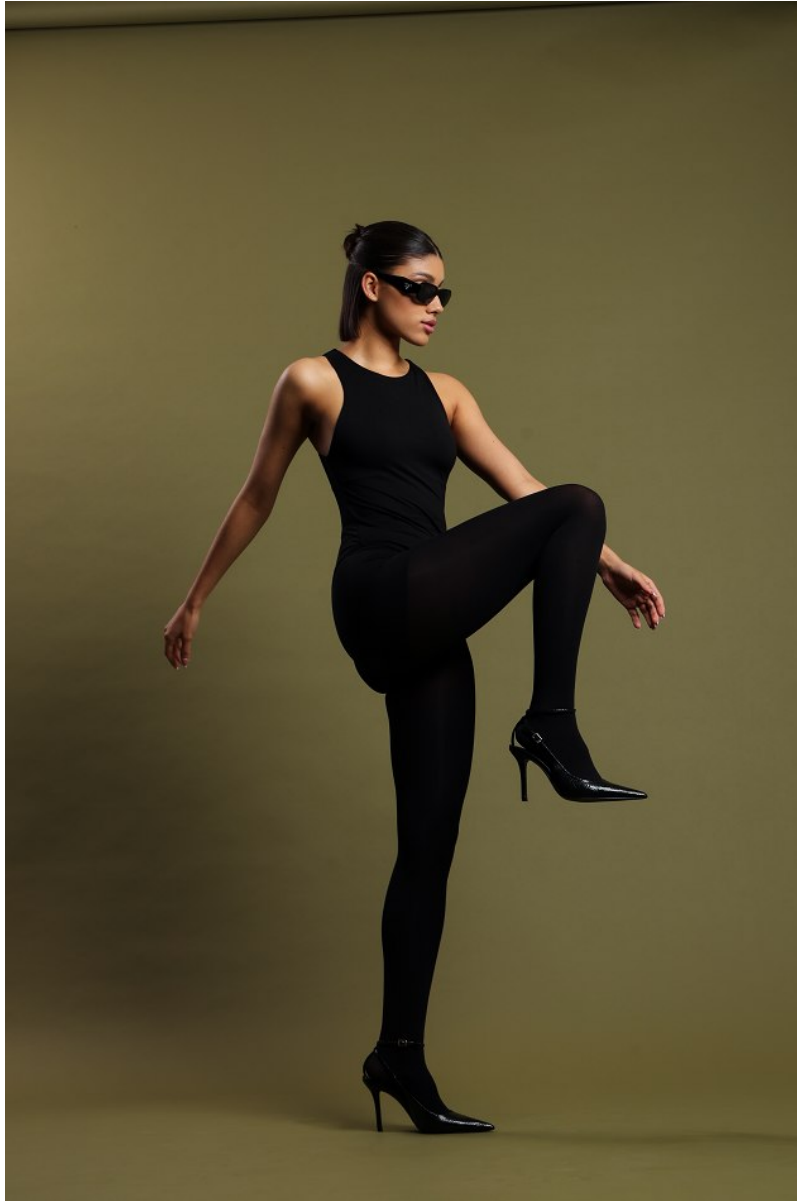

BOSS MODELS

DURBAN

JADA LEE TITUS

Height: 170cm Bust: 84cm Waist: 65cm Hips: 92cm Shoe: 6 UK Hair: Light Brown Eyes: Brown

BOSS MODELS

DURBAN

JADA LEE TITUS

Height: 170cm Bust: 84cm Waist: 65cm Hips: 92cm Shoe: 6 UK Hair: Light Brown Eyes: Brown