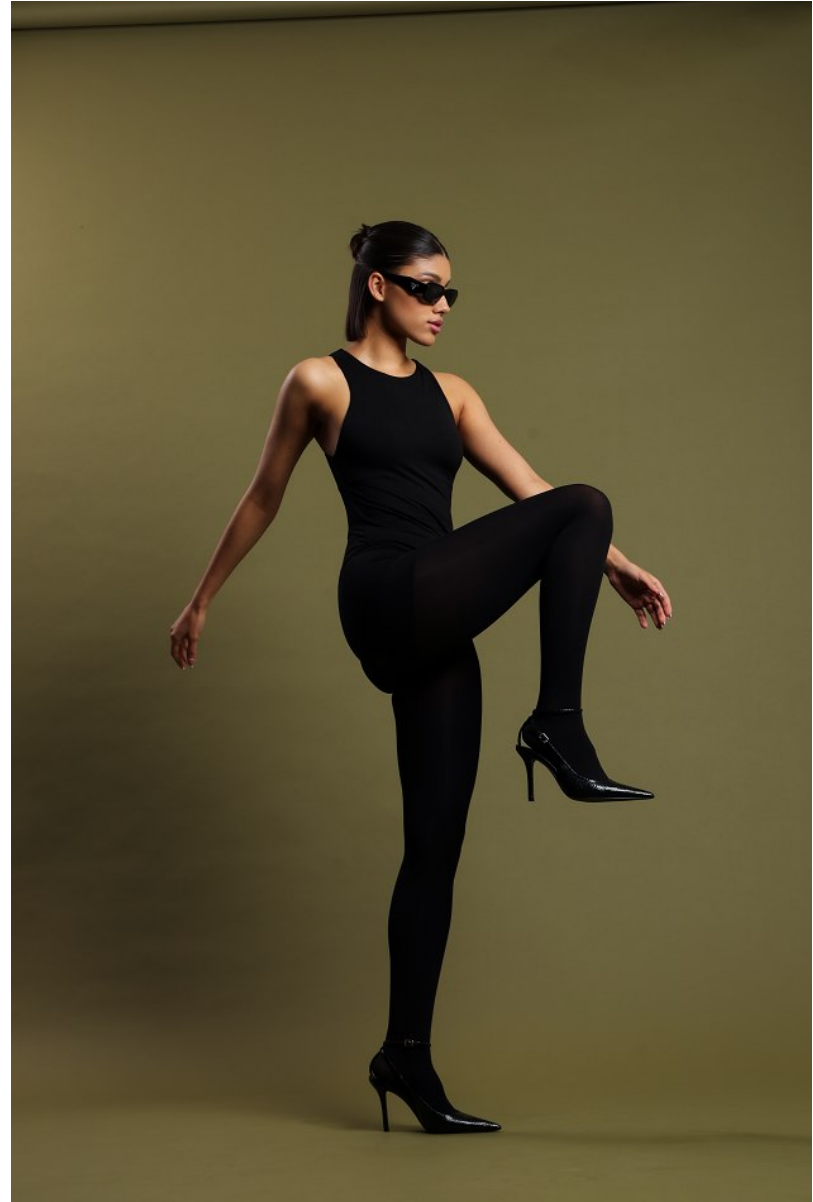

BOSS MODELS

DURBAN

JADA LEE TITUS

Height: 170cm Bust: 82cm Waist: 64cm Hips: 95cm Shoe: 6 UK Hair: Light Brown Eyes: Brown

BOSS MODELS

DURBAN

JADA LEE TITUS

Height: 170cm Bust: 82cm Waist: 64cm Hips: 95cm Shoe: 6 UK Hair: Light Brown Eyes: Brown