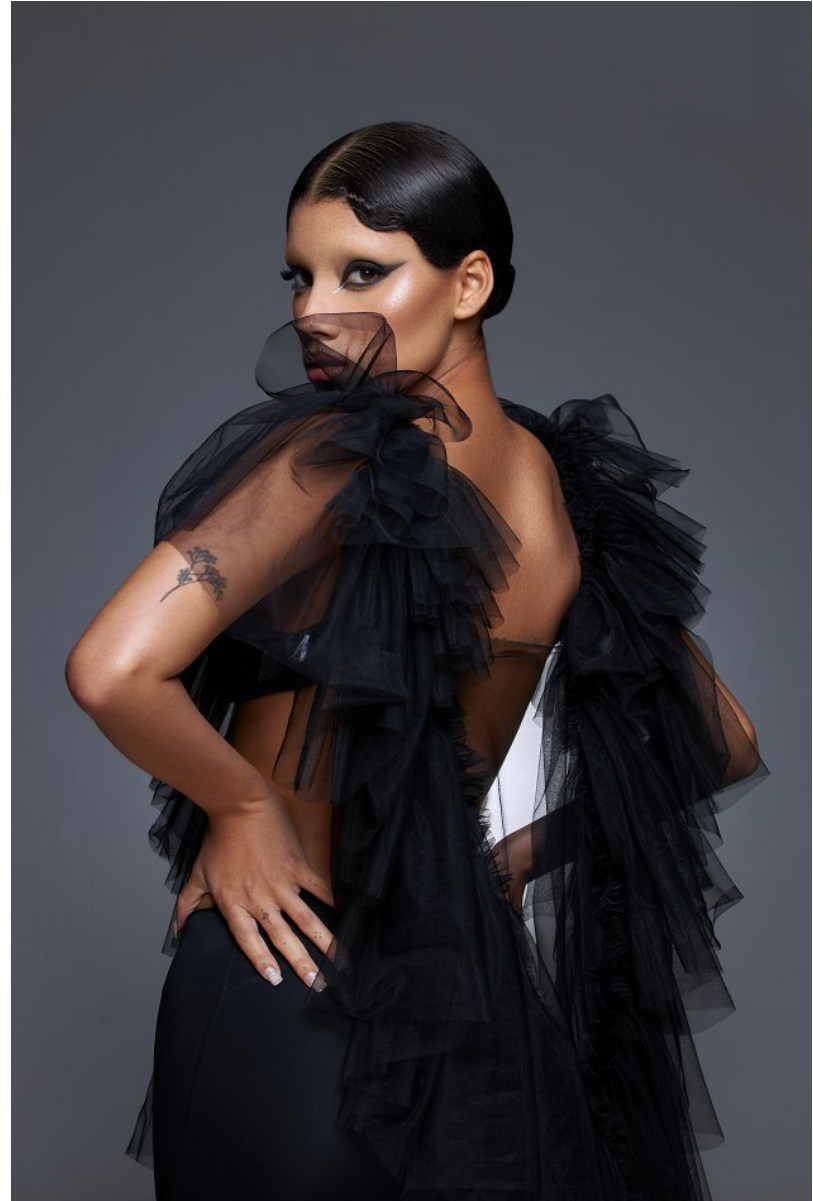

BOSS MODELS

DURBAN

JADA LEE TITUS

Height: 170cm Bust: 82cm Waist: 64cm Hips: 95cm Shoe: 6 UK Hair: Light Brown Eyes: Brown

BOSS MODELS

DURBAN

JADA LEE TITUS

Height: 170cm Bust: 82cm Waist: 64cm Hips: 95cm Shoe: 6 UK Hair: Light Brown Eyes: Brown