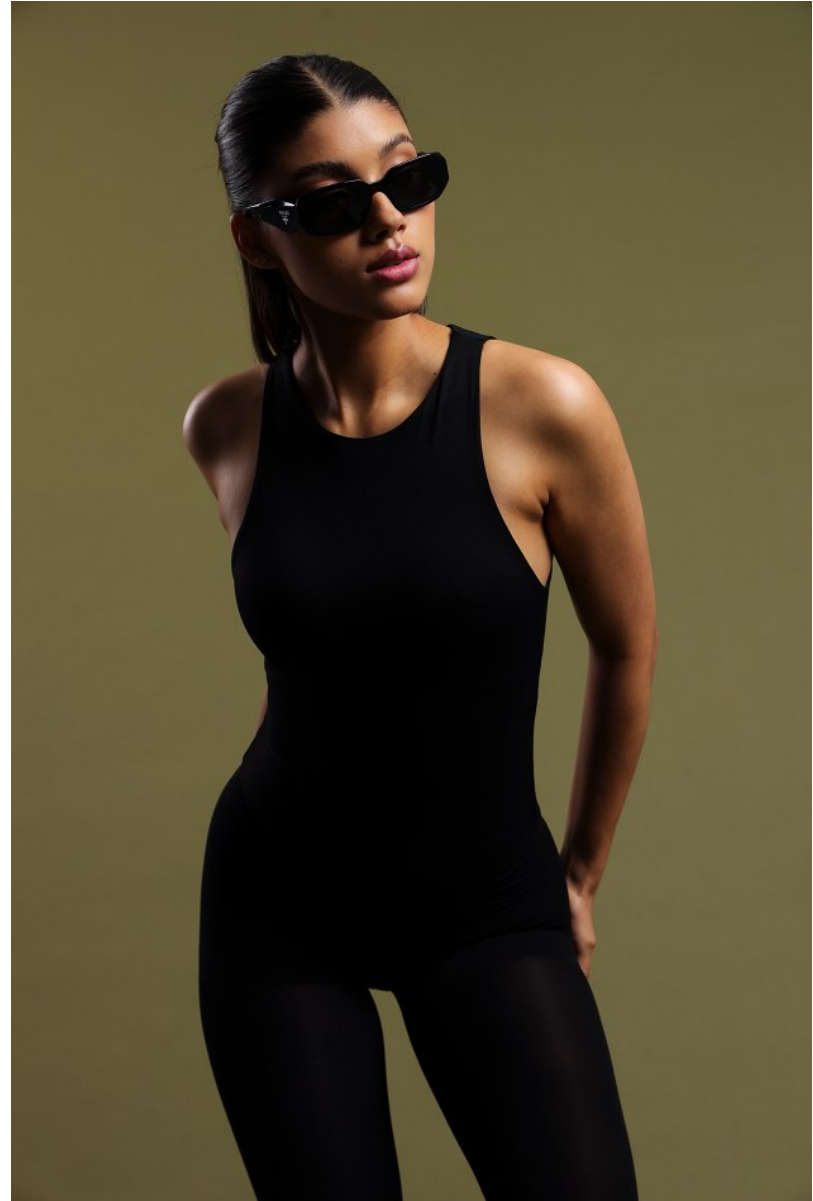

BOSS MODELS

DURBAN

JADA LEE TITUS

Height: 170cm Bust: 84cm Waist: 65cm Hips: 92cm Shoe: 6 UK Hair: Light Brown Eyes: Brown