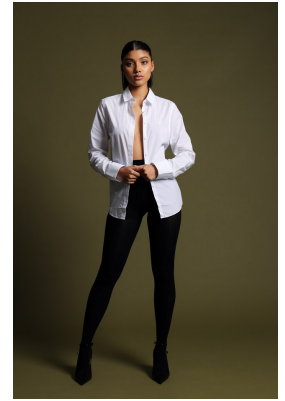

BOSS MODELS

DURBAN

JADA LEE TITUS

Height: 170cm Bust: 84cm Waist: 65cm Hips: 92cm Shoe: 6 UK Hair: Light Brown Eyes: Brown

BOSS MODELS

DURBAN

JADA LEE TITUS

Height: 170cm Bust: 84cm Waist: 65cm Hips: 92cm Shoe: 6 UK Hair: Light Brown Eyes: Brown