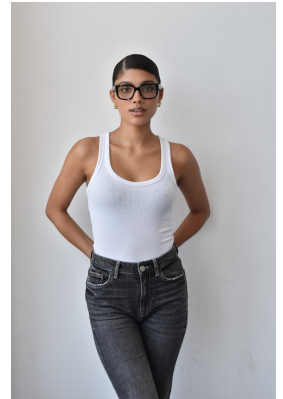

BOSS MODELS

DURBAN

JADA LEE TITUS

Height: 170cm Bust: 82cm Waist: 64cm Hips: 95cm Shoe: 6 UK Hair: Light Brown Eyes: Brown

BOSS MODELS

DURBAN

JADA LEE TITUS

Height: 170cm Bust: 82cm Waist: 64cm Hips: 95cm Shoe: 6 UK Hair: Light Brown Eyes: Brown