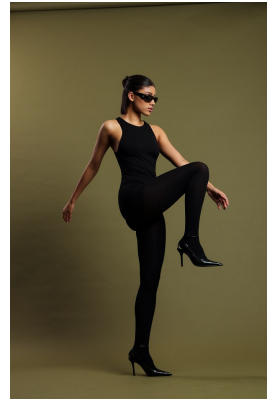

BOSS MODELS

DURBAN

JADA LEE TITUS

Height: 170cm Bust: 84cm Waist: 65cm Hips: 92cm Shoe: 6 UK Hair: Light Brown Eyes: Brown

BOSS MODELS

DURBAN

JADA LEE TITUS

Height: 170cm Bust: 84cm Waist: 65cm Hips: 92cm Shoe: 6 UK Hair: Light Brown Eyes: Brown