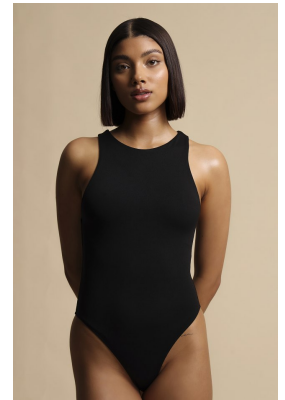

BOSS MODELS

DURBAN

JADA LEE TITUS

Height: 170cm Bust: 82cm Waist: 64cm Hips: 95cm Shoe: 6 UK Hair: Light Brown Eyes: Brown

BOSS MODELS

DURBAN

JADA LEE TITUS

Height: 170cm Bust: 82cm Waist: 64cm Hips: 95cm Shoe: 6 UK Hair: Light Brown Eyes: Brown