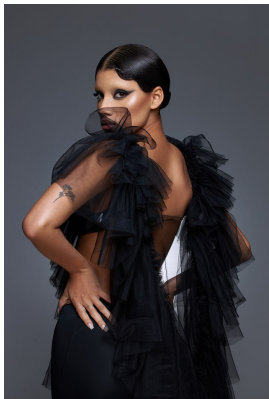

BOSS MODELS

DURBAN

JADA LEE TITUS

Height: 170cm Bust: 82cm Waist: 64cm Hips: 95cm Shoe: 6 UK Hair: Light Brown Eyes: Brown

BOSS MODELS

DURBAN

JADA LEE TITUS

Height: 170cm Bust: 82cm Waist: 64cm Hips: 95cm Shoe: 6 UK Hair: Light Brown Eyes: Brown