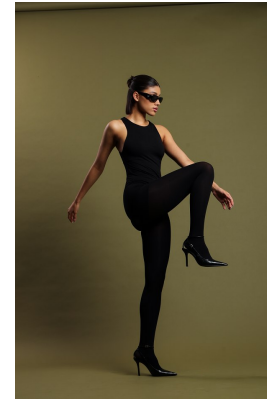

BOSS MODELS

DURBAN

JADA LEE TITUS

Height: 170cm Bust: 82cm Waist: 64cm Hips: 95cm Shoe: 6 UK Hair: Light Brown Eyes: Brown

BOSS MODELS

DURBAN

JADA LEE TITUS

Height: 170cm Bust: 82cm Waist: 64cm Hips: 95cm Shoe: 6 UK Hair: Light Brown Eyes: Brown