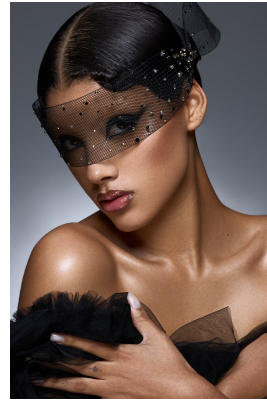

BOSS MODELS

DURBAN

JADA LEE TITUS

Height: 170cm Bust: 82cm Waist: 64cm Hips: 95cm Shoe: 6 UK Hair: Light Brown Eyes: Brown

BOSS MODELS

DURBAN

JADA LEE TITUS

Height: 170cm Bust: 82cm Waist: 64cm Hips: 95cm Shoe: 6 UK Hair: Light Brown Eyes: Brown