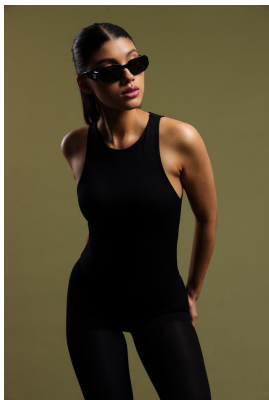

BOSS MODELS

DURBAN

JADA LEE TITUS

Height: 170cm Bust: 84cm Waist: 65cm Hips: 92cm Shoe: 6 UK Hair: Light Brown Eyes: Brown

BOSS MODELS

DURBAN

JADA LEE TITUS

Height: 170cm Bust: 84cm Waist: 65cm Hips: 92cm Shoe: 6 UK Hair: Light Brown Eyes: Brown