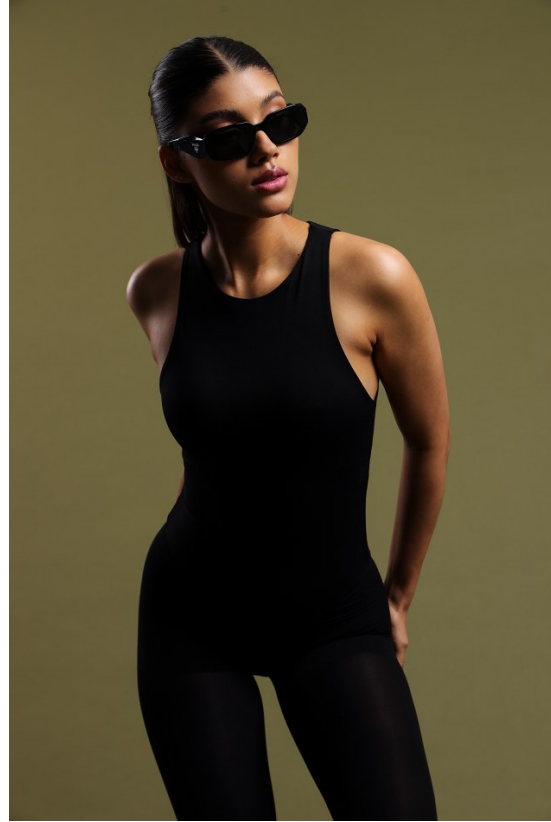

BOSS MODELS

DURBAN

JADA LEE TITUS

Height: 170cm Bust: 84cm Waist: 65cm Hips: 92cm Shoe: 6 UK Hair: Light Brown Eyes: Brown

BOSS MODELS

DURBAN

JADA LEE TITUS

Height: 170cm Bust: 84cm Waist: 65cm Hips: 92cm Shoe: 6 UK Hair: Light Brown Eyes: Brown