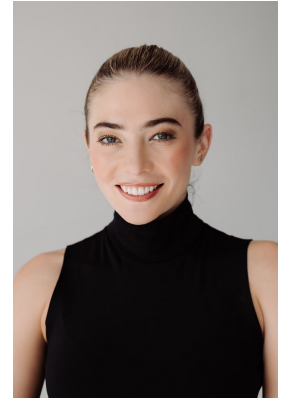

BOSS MODELS

DURBAN

SIMONE BENEKE

Height: 168cm Bust: 93cm Waist: 74cm Hips: 103cm Shoe: 6 UK Hair: Blonde Eyes: Green

BOSS MODELS

DURBAN

SIMONE BENEKE

Height: 168cm Bust: 93cm Waist: 74cm Hips: 103cm Shoe: 6 UK Hair: Blonde Eyes: Green