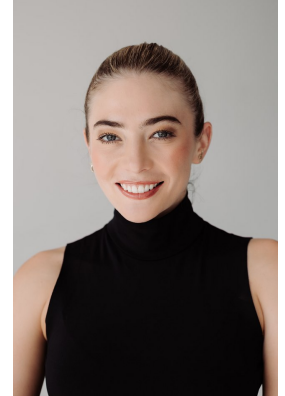

BOSS MODELS

DURBAN

SIMONE BENEKE

Height: 168cm Bust: 93cm Waist: 74cm Hips: 103cm Shoe: 6 UK Hair: Blonde Eyes: Green

BOSS MODELS

DURBAN

SIMONE BENEKE

Height: 168cm Bust: 93cm Waist: 74cm Hips: 103cm Shoe: 6 UK Hair: Blonde Eyes: Green