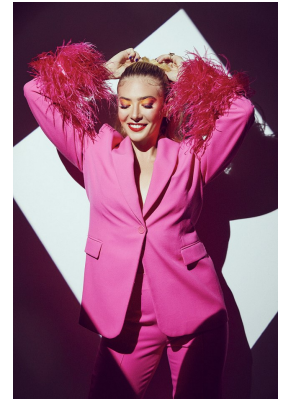

BOSS MODELS

DURBAN

SIMONE BENEKE

Height: 168cm Bust: 93cm Waist: 74cm Hips: 103cm Shoe: 6 UK Hair: Blonde Eyes: Green

BOSS MODELS

DURBAN

SIMONE BENEKE

Height: 168cm Bust: 93cm Waist: 74cm Hips: 103cm Shoe: 6 UK Hair: Blonde Eyes: Green