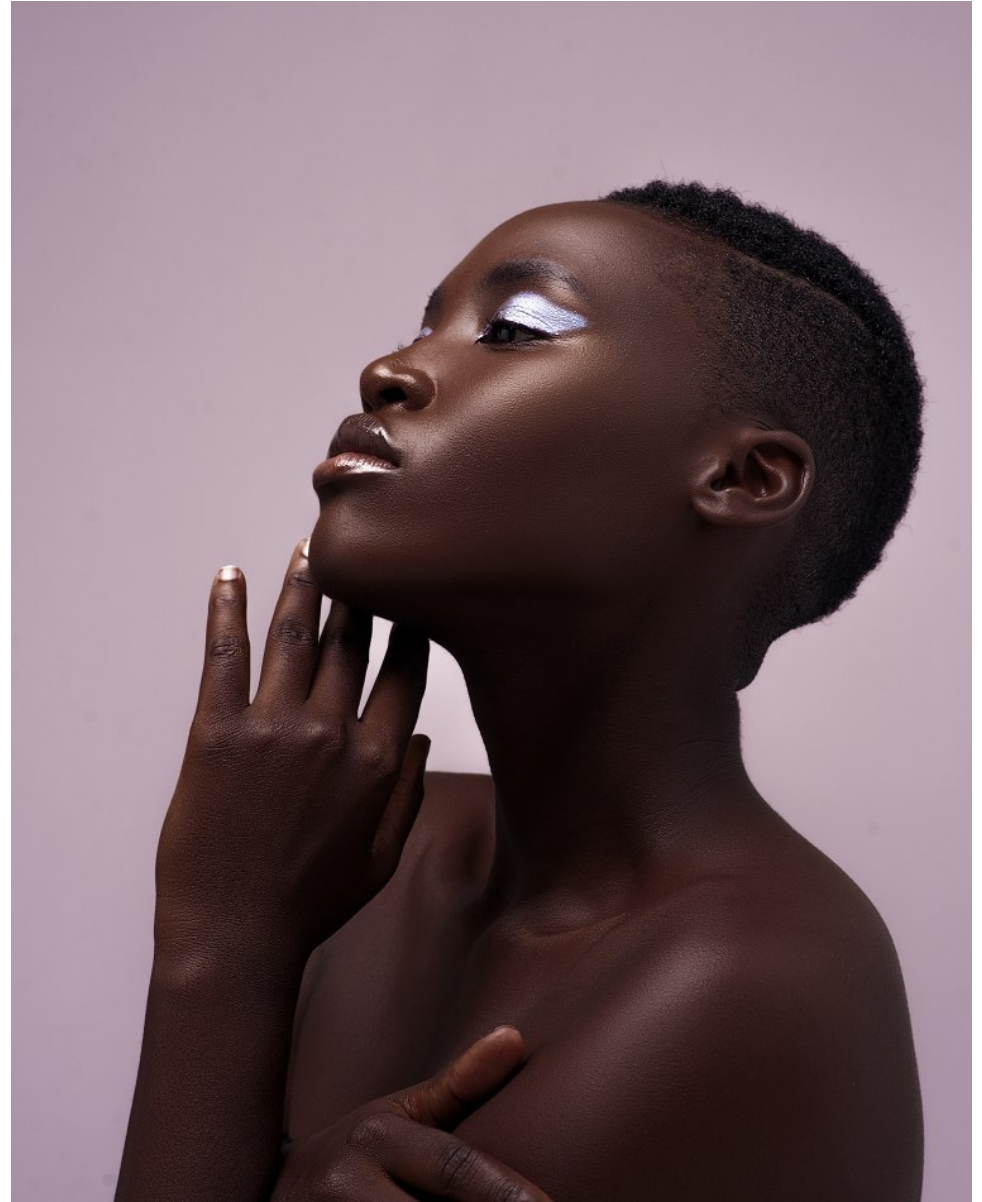

BOSS MODELS

DURBAN

PAMELA CHAPETA

Height: 173cm Bust: 86cm Waist: 71cm Hips: 100cm Shoe: 6 UK Hair: Brown Eyes: Brown