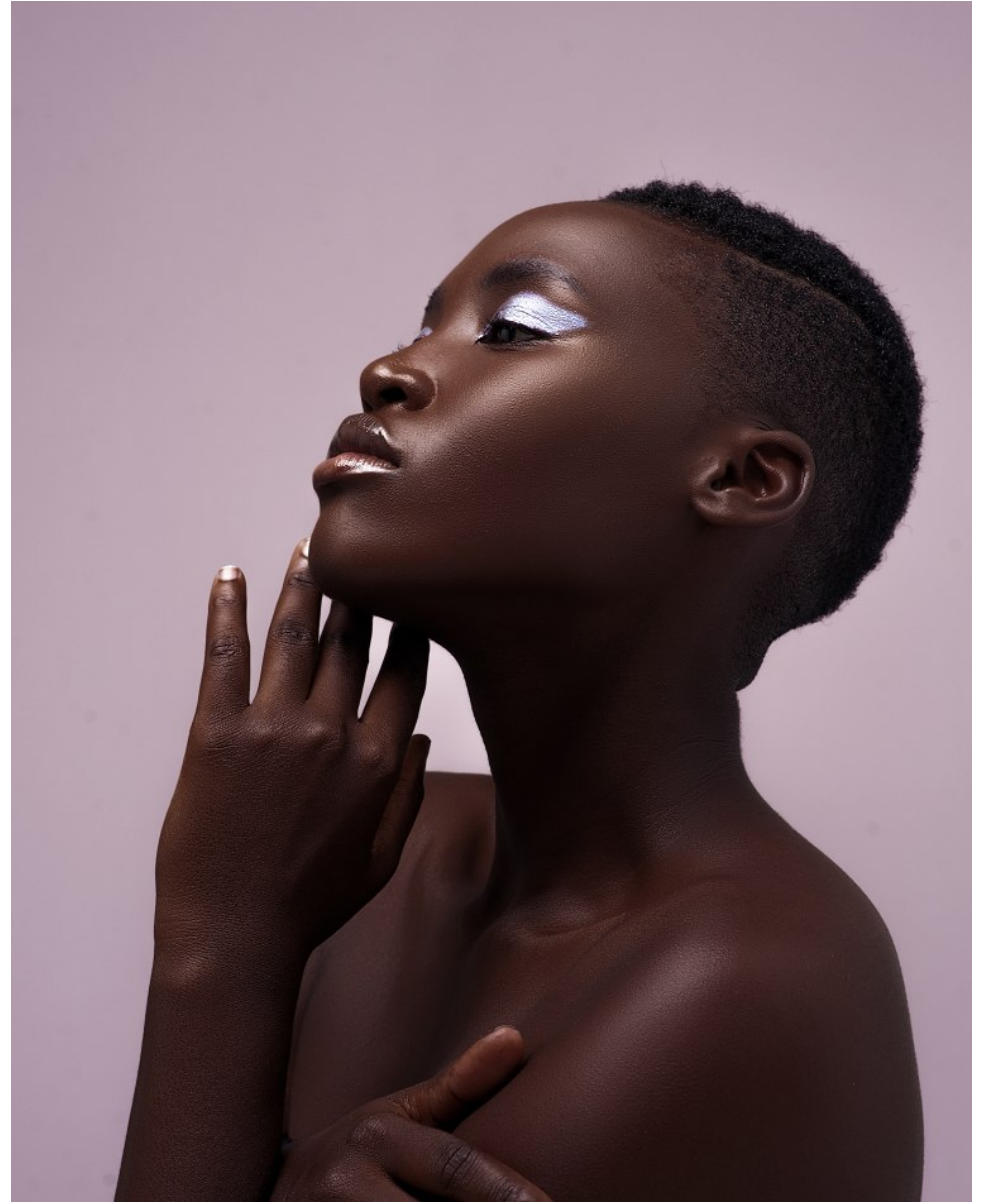

BOSS MODELS

DURBAN

PAMELA CHAPETA

Height: 173cm Bust: 84cm Waist: 71cm Hips: 102cm Shoe: 6 UK Hair: Brown Eyes: Brown