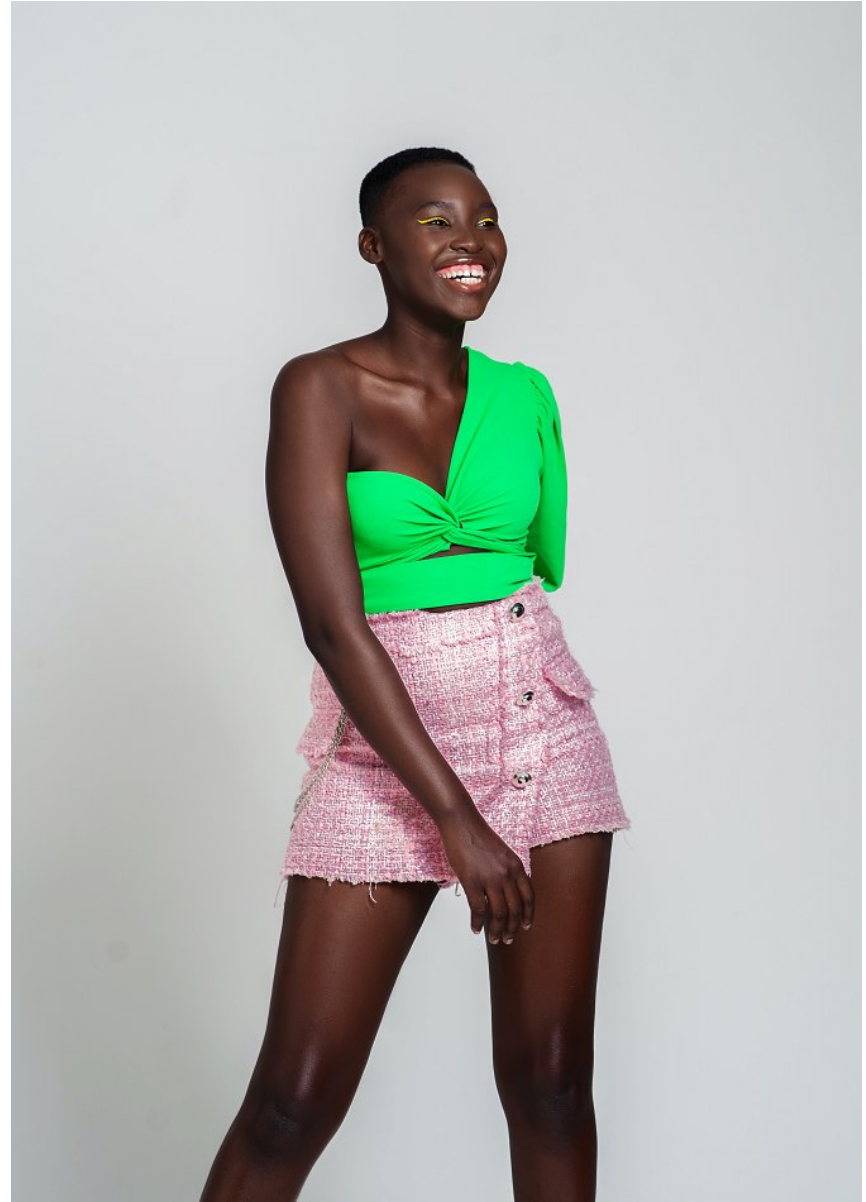

BOSS MODELS

DURBAN

PAMELA CHAPETA

Height: 173cm Bust: 84cm Waist: 71cm Hips: 102cm Shoe: 6 UK Hair: Brown Eyes: Brown