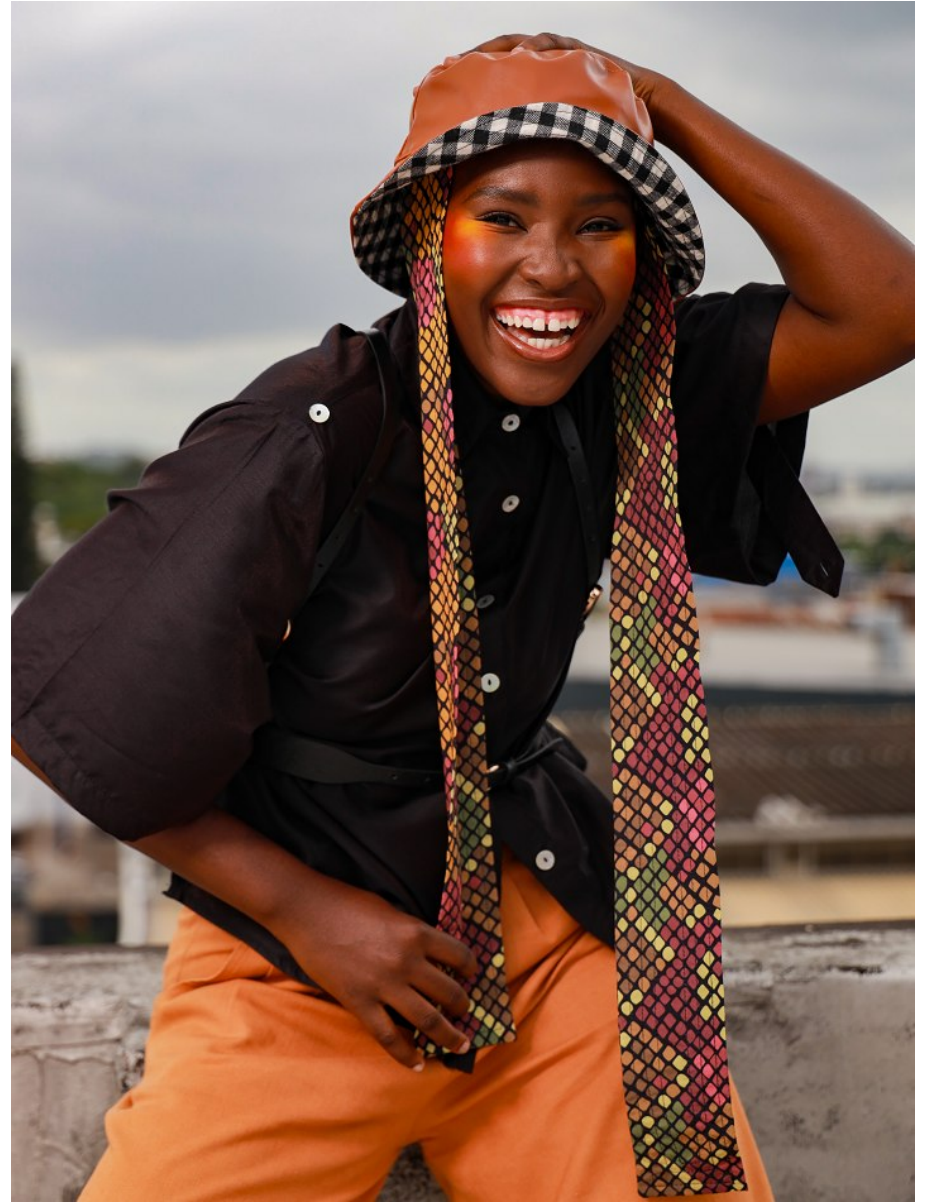

BOSS MODELS

DURBAN

PAMELA CHAPETA

Height: 173cm Bust: 86cm Waist: 71cm Hips: 100cm Shoe: 6 UK Hair: Brown Eyes: Brown