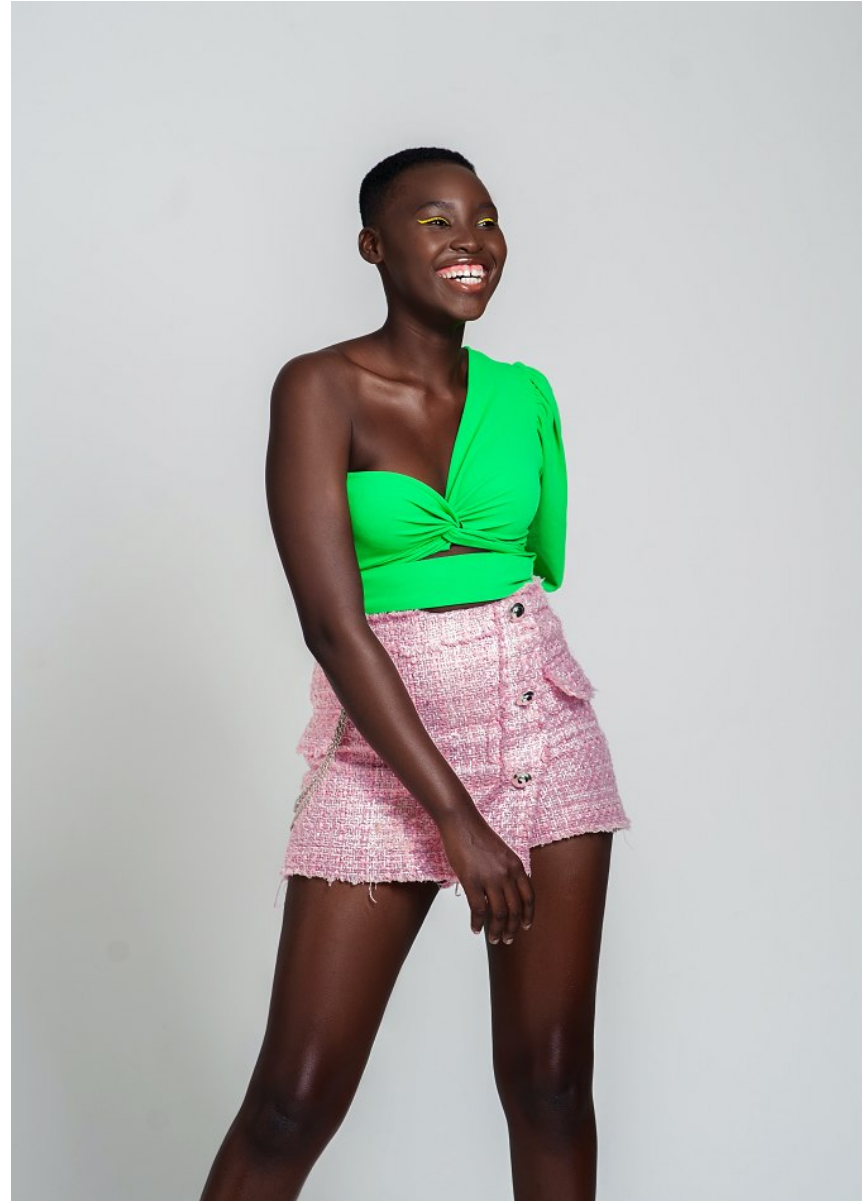

BOSS MODELS

DURBAN

PAMELA CHAPETA

Height: 173cm Bust: 86cm Waist: 71cm Hips: 100cm Shoe: 6 UK Hair: Brown Eyes: Brown