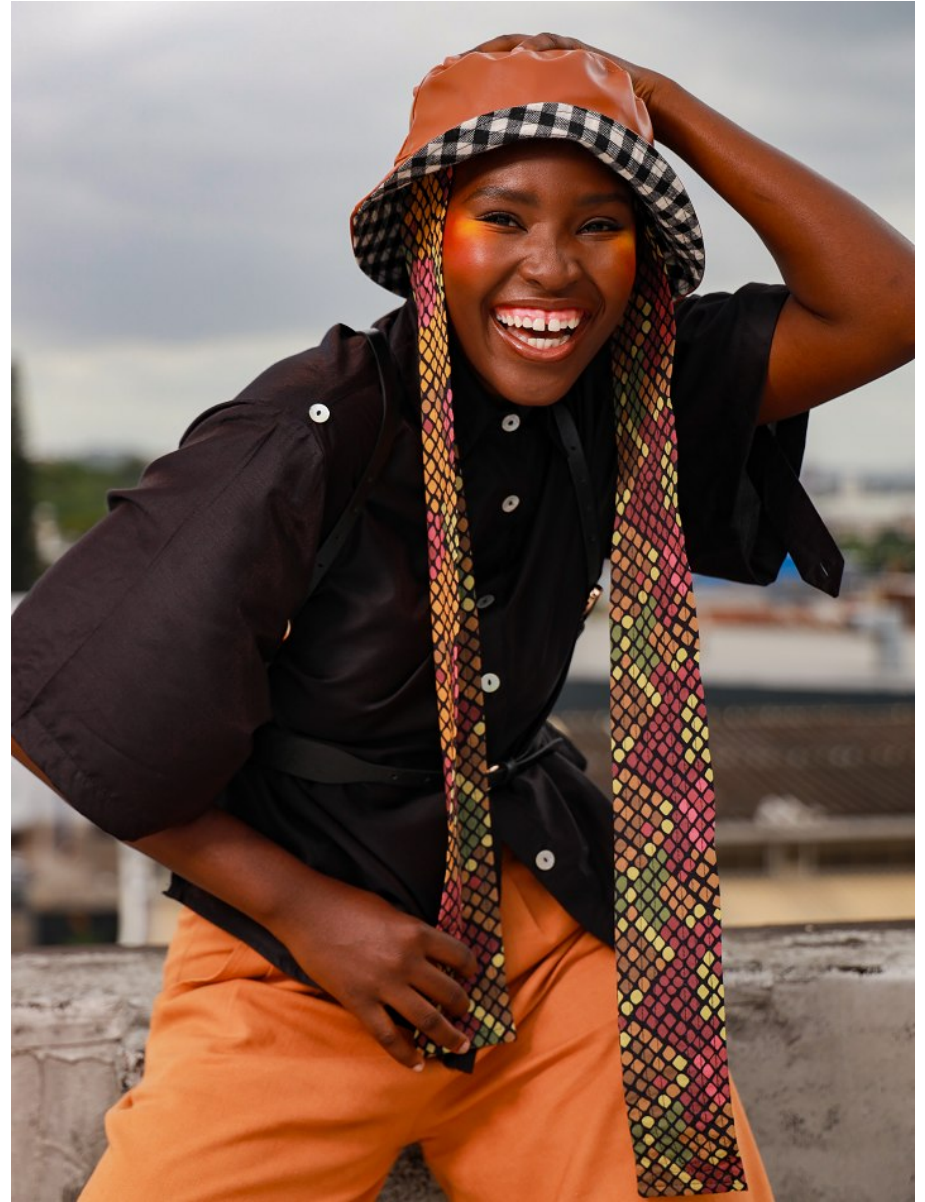

BOSS MODELS

DURBAN

PAMELA CHAPETA

Height: 173cm Bust: 84cm Waist: 71cm Hips: 102cm Shoe: 6 UK Hair: Brown Eyes: Brown