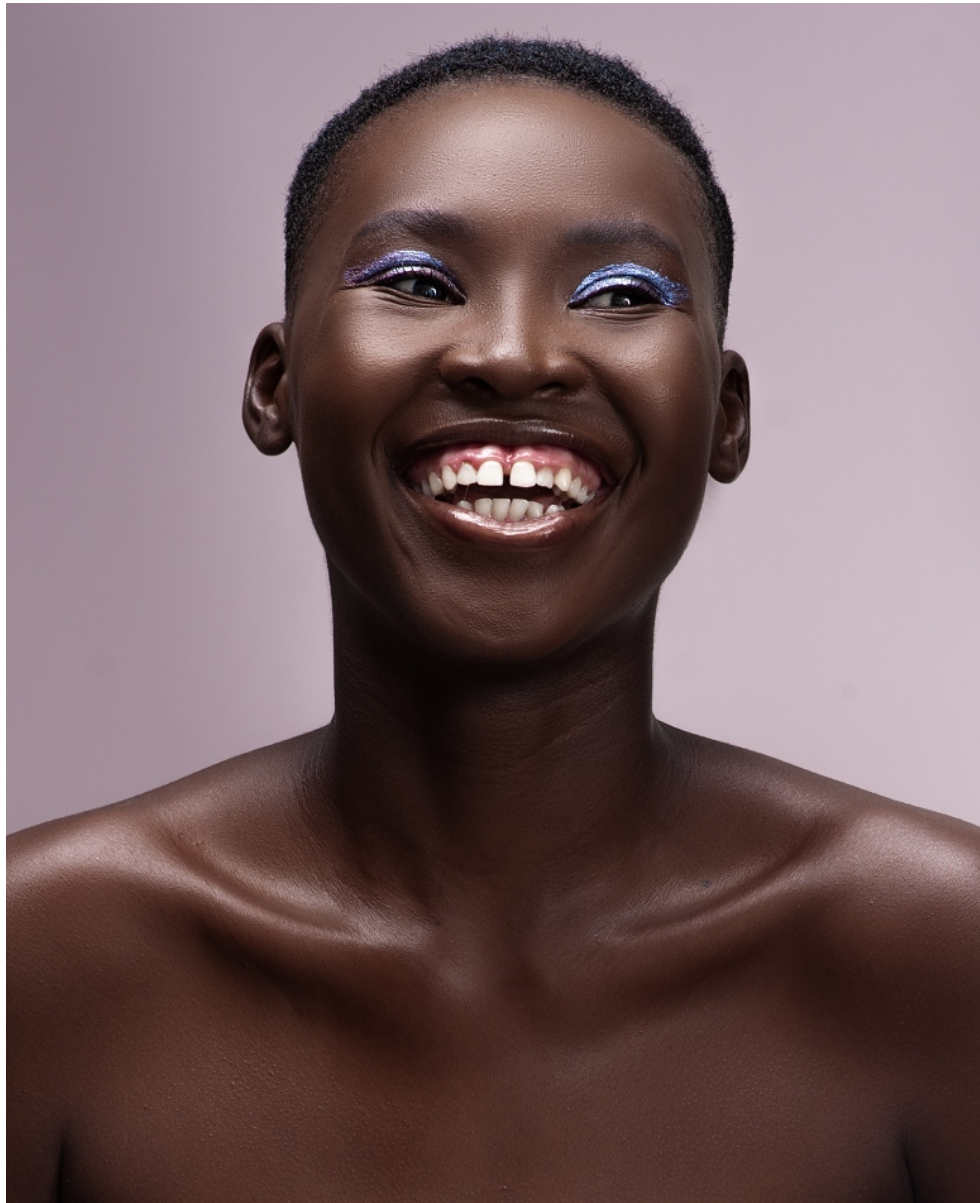

BOSS MODELS

DURBAN

PAMELA CHAPETA

Height: 173cm Bust: 84cm Waist: 71cm Hips: 102cm Shoe: 6 UK Hair: Brown Eyes: Brown

BOSS MODELS

DURBAN

PAMELA CHAPETA

Height: 173cm Bust: 84cm Waist: 71cm Hips: 102cm Shoe: 6 UK Hair: Brown Eyes: Brown