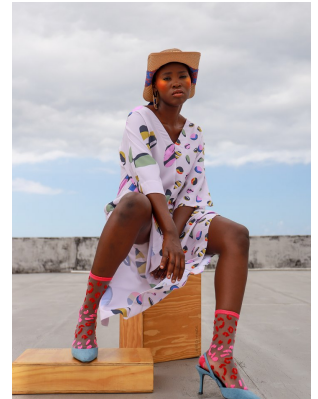

BOSS MODELS

DURBAN

PAMELA CHAPETA

Height: 173cm Bust: 84cm Waist: 71cm Hips: 102cm Shoe: 6 UK Hair: Brown Eyes: Brown

BOSS MODELS

DURBAN

PAMELA CHAPETA

Height: 173cm Bust: 84cm Waist: 71cm Hips: 102cm Shoe: 6 UK Hair: Brown Eyes: Brown