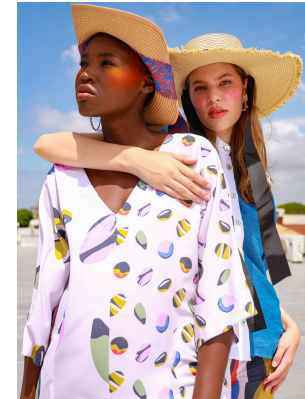

# BOSS MODELS

DURBAN

## PAMELA CHAPETA

Height: 173cm Bust: 86cm Waist: 71cm Hips: 100cm Shoe: 6 UK Hair: Brown Eyes: Brown