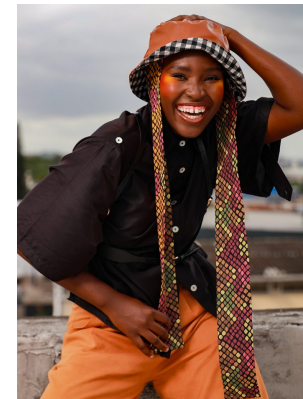

# BOSS MODELS

DURBAN

## PAMELA CHAPETA

Height: 173cm Bust: 86cm Waist: 71cm Hips: 100cm Shoe: 6 UK Hair: Brown Eyes: Brown