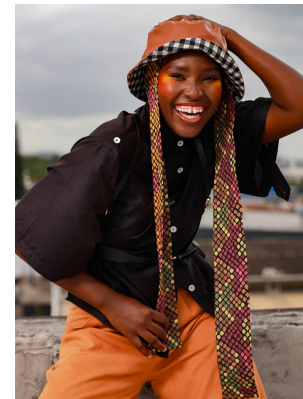

BOSS MODELS

DURBAN

PAMELA CHAPETA

Height: 173cm Bust: 84cm Waist: 71cm Hips: 102cm Shoe: 6 UK Hair: Brown Eyes: Brown

BOSS MODELS

DURBAN

PAMELA CHAPETA

Height: 173cm Bust: 84cm Waist: 71cm Hips: 102cm Shoe: 6 UK Hair: Brown Eyes: Brown