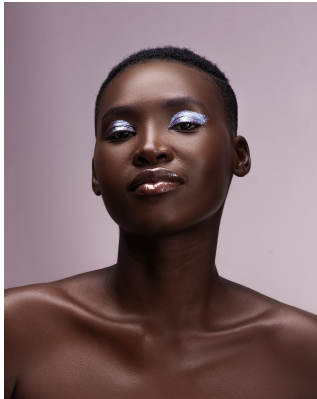

BOSS MODELS

DURBAN

PAMELA CHAPETA

Height: 173cm Bust: 84cm Waist: 71cm Hips: 102cm Shoe: 6 UK Hair: Brown Eyes: Brown

BOSS MODELS

DURBAN

PAMELA CHAPETA

Height: 173cm Bust: 84cm Waist: 71cm Hips: 102cm Shoe: 6 UK Hair: Brown Eyes: Brown