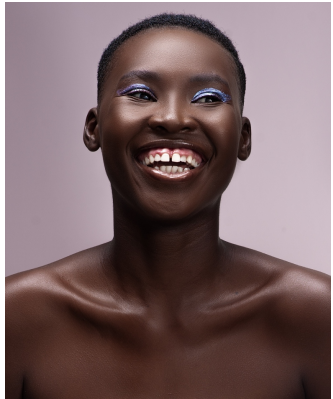

# BOSS MODELS

DURBAN

## PAMELA CHAPETA

Height: 173cm Bust: 86cm Waist: 71cm Hips: 100cm Shoe: 6 UK Hair: Brown Eyes: Brown