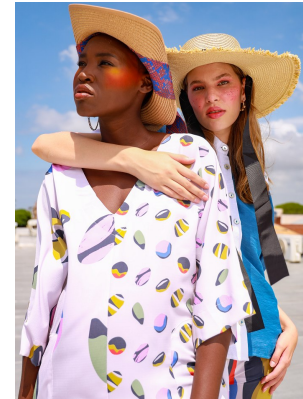

BOSS MODELS

DURBAN

PAMELA CHAPETA

Height: 173cm Bust: 84cm Waist: 71cm Hips: 102cm Shoe: 6 UK Hair: Brown Eyes: Brown

BOSS MODELS

DURBAN

PAMELA CHAPETA

Height: 173cm Bust: 84cm Waist: 71cm Hips: 102cm Shoe: 6 UK Hair: Brown Eyes: Brown