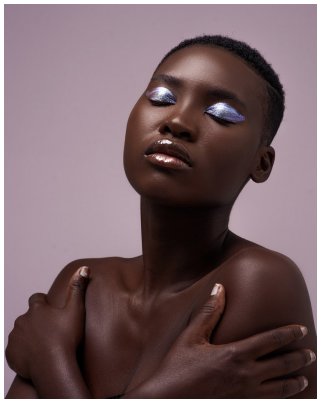

# BOSS MODELS

DURBAN

## PAMELA CHAPETA

Height: 173cm Bust: 86cm Waist: 71cm Hips: 100cm Shoe: 6 UK Hair: Brown Eyes: Brown