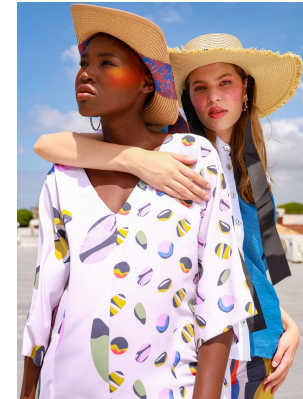

# BOSS MODELS

DURBAN

## PAMELA CHAPETA

Height: 173cm Bust: 86cm Waist: 71cm Hips: 100cm Shoe: 6 UK Hair: Brown Eyes: Brown