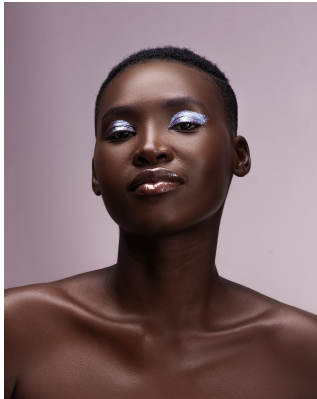

# BOSS MODELS

DURBAN

## PAMELA CHAPETA

Height: 173cm Bust: 86cm Waist: 71cm Hips: 100cm Shoe: 6 UK Hair: Brown Eyes: Brown