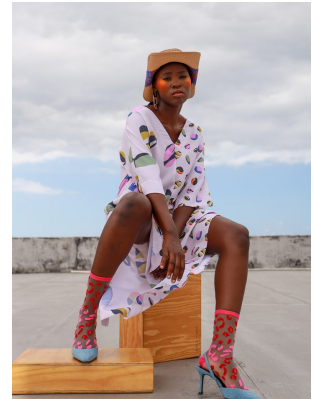

# BOSS MODELS

DURBAN

## PAMELA CHAPETA

Height: 173cm Bust: 86cm Waist: 71cm Hips: 100cm Shoe: 6 UK Hair: Brown Eyes: Brown