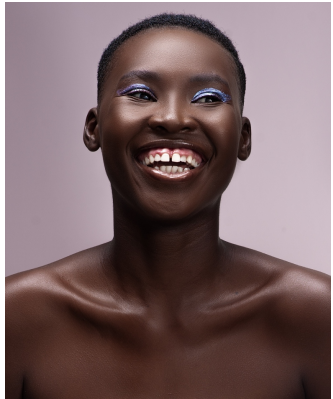

BOSS MODELS

DURBAN

PAMELA CHAPETA

Height: 173cm Bust: 84cm Waist: 71cm Hips: 102cm Shoe: 6 UK Hair: Brown Eyes: Brown

BOSS MODELS

DURBAN

PAMELA CHAPETA

Height: 173cm Bust: 84cm Waist: 71cm Hips: 102cm Shoe: 6 UK Hair: Brown Eyes: Brown