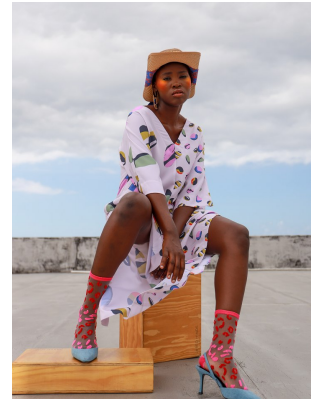

# BOSS MODELS

DURBAN

## PAMELA CHAPETA

Height: 173cm Bust: 86cm Waist: 71cm Hips: 100cm Shoe: 6 UK Hair: Brown Eyes: Brown