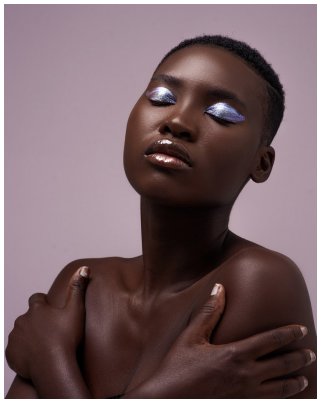

BOSS MODELS

DURBAN

PAMELA CHAPETA

Height: 173cm Bust: 84cm Waist: 71cm Hips: 102cm Shoe: 6 UK Hair: Brown Eyes: Brown

BOSS MODELS

DURBAN

PAMELA CHAPETA

Height: 173cm Bust: 84cm Waist: 71cm Hips: 102cm Shoe: 6 UK Hair: Brown Eyes: Brown