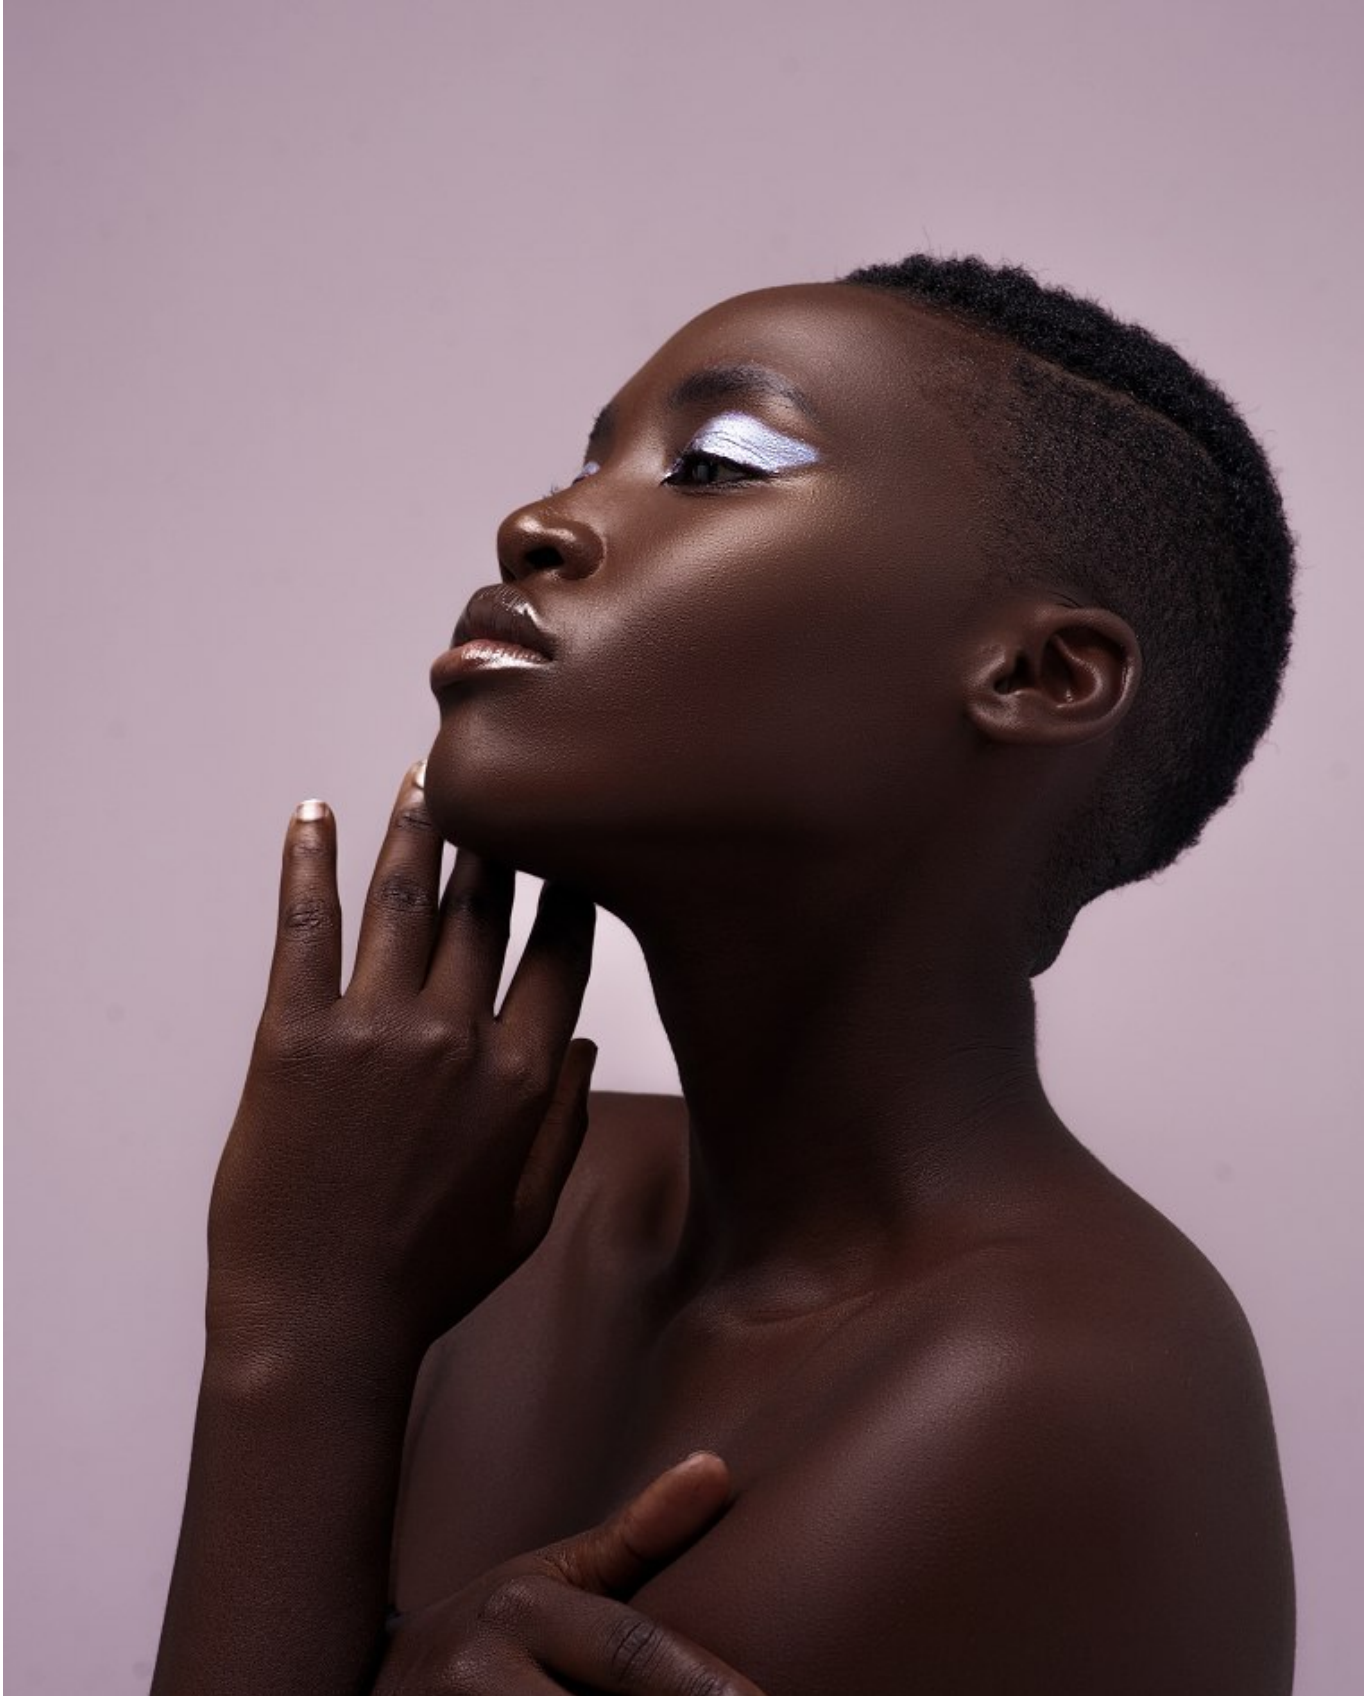

PAMELA CHAPETA

BOSS MODELS

DURBAN

PAMELA CHAPETA

Height: 173cm Bust: 84cm Waist: 71cm Hips: 102cm Shoe: 6 UK Hair: Brown Eyes: Brown