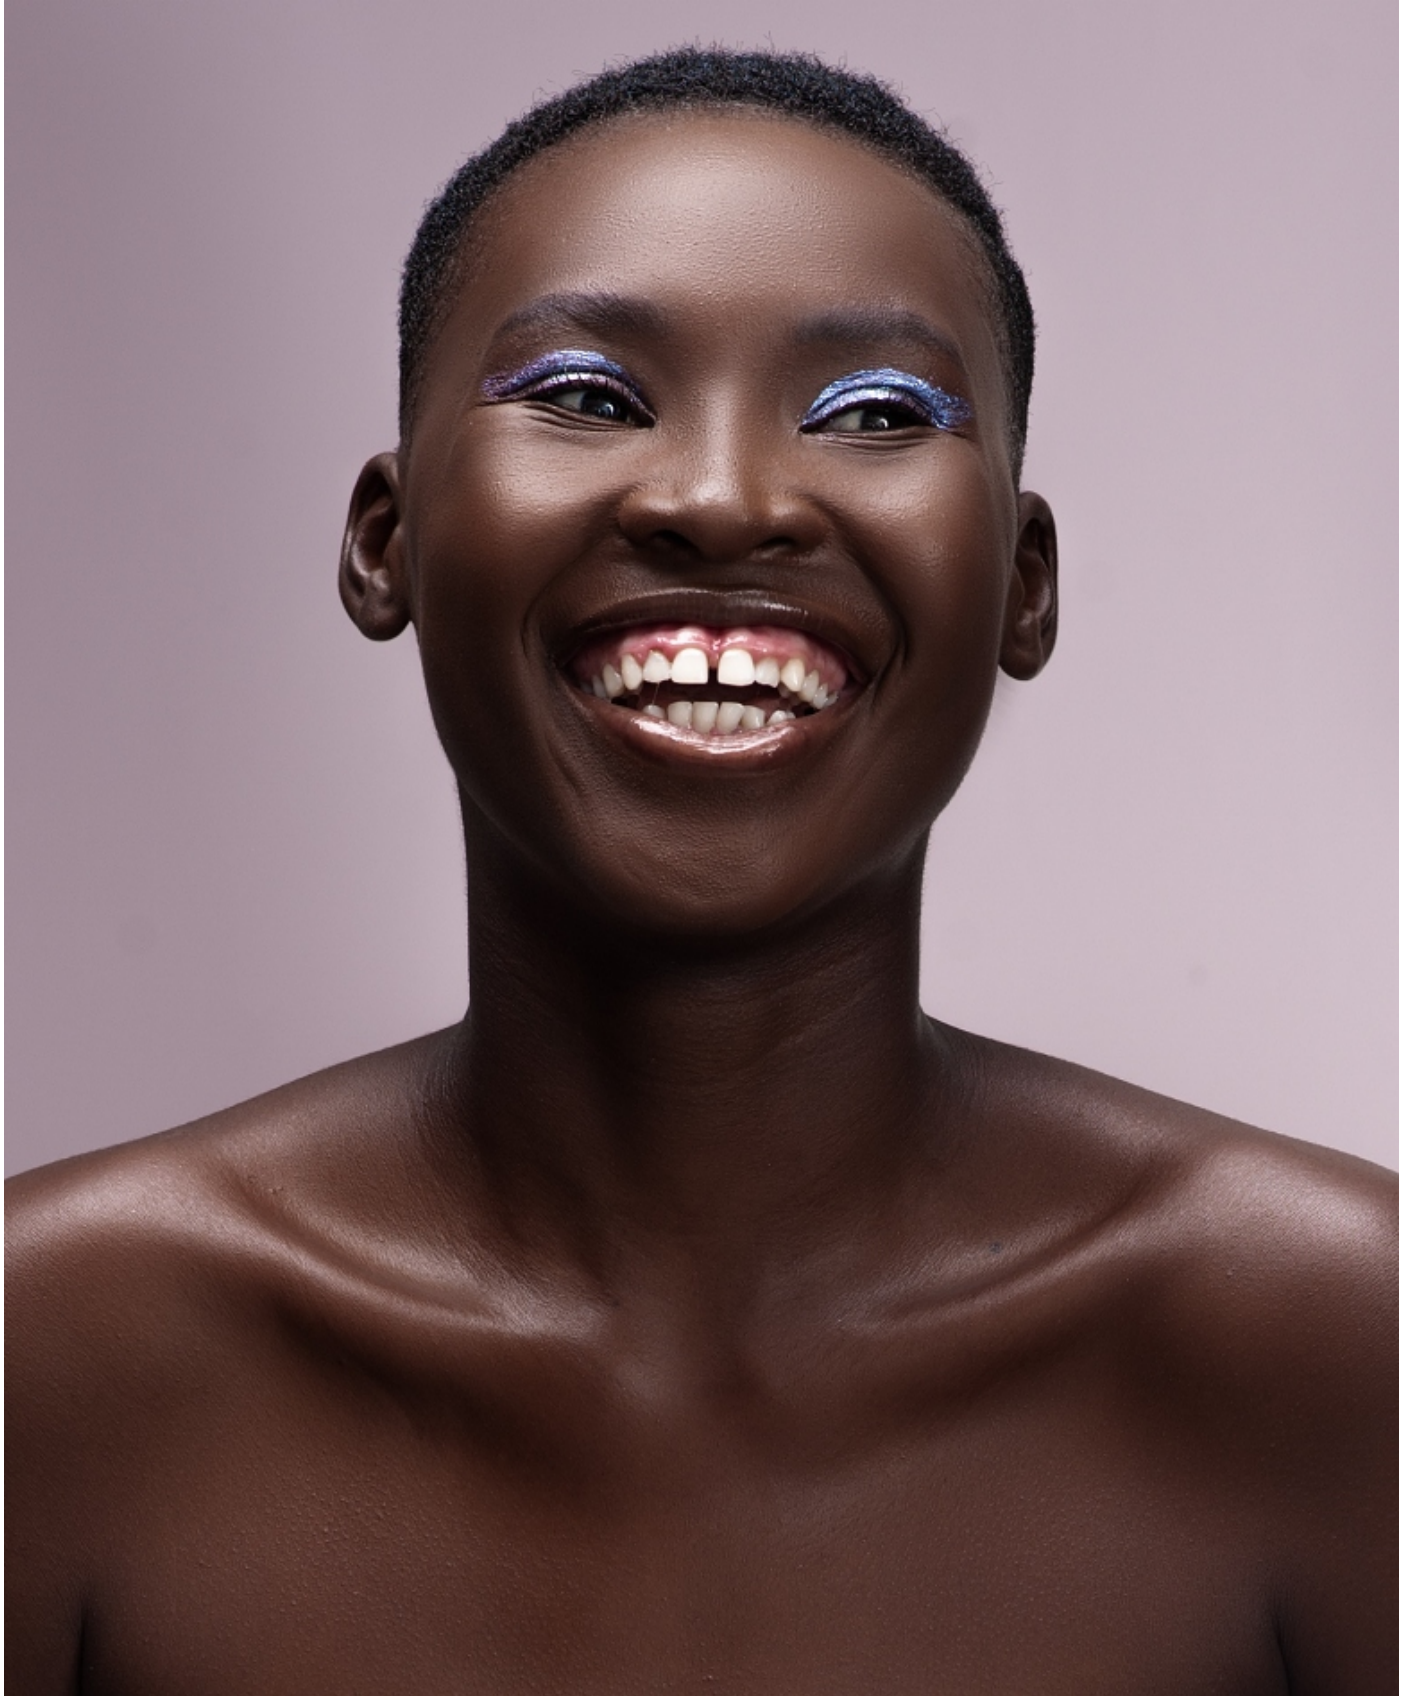

BOSS MODELS

DURBAN

PAMELA CHAPETA

Height: 173cm Bust: 86cm Waist: 71cm Hips: 100cm Shoe: 6 UK Hair: Brown Eyes: Brown

BOSS MODELS

DURBAN

PAMELA CHAPETA

Height: 173cm Bust: 86cm Waist: 71cm Hips: 100cm Shoe: 6 UK Hair: Brown Eyes: Brown