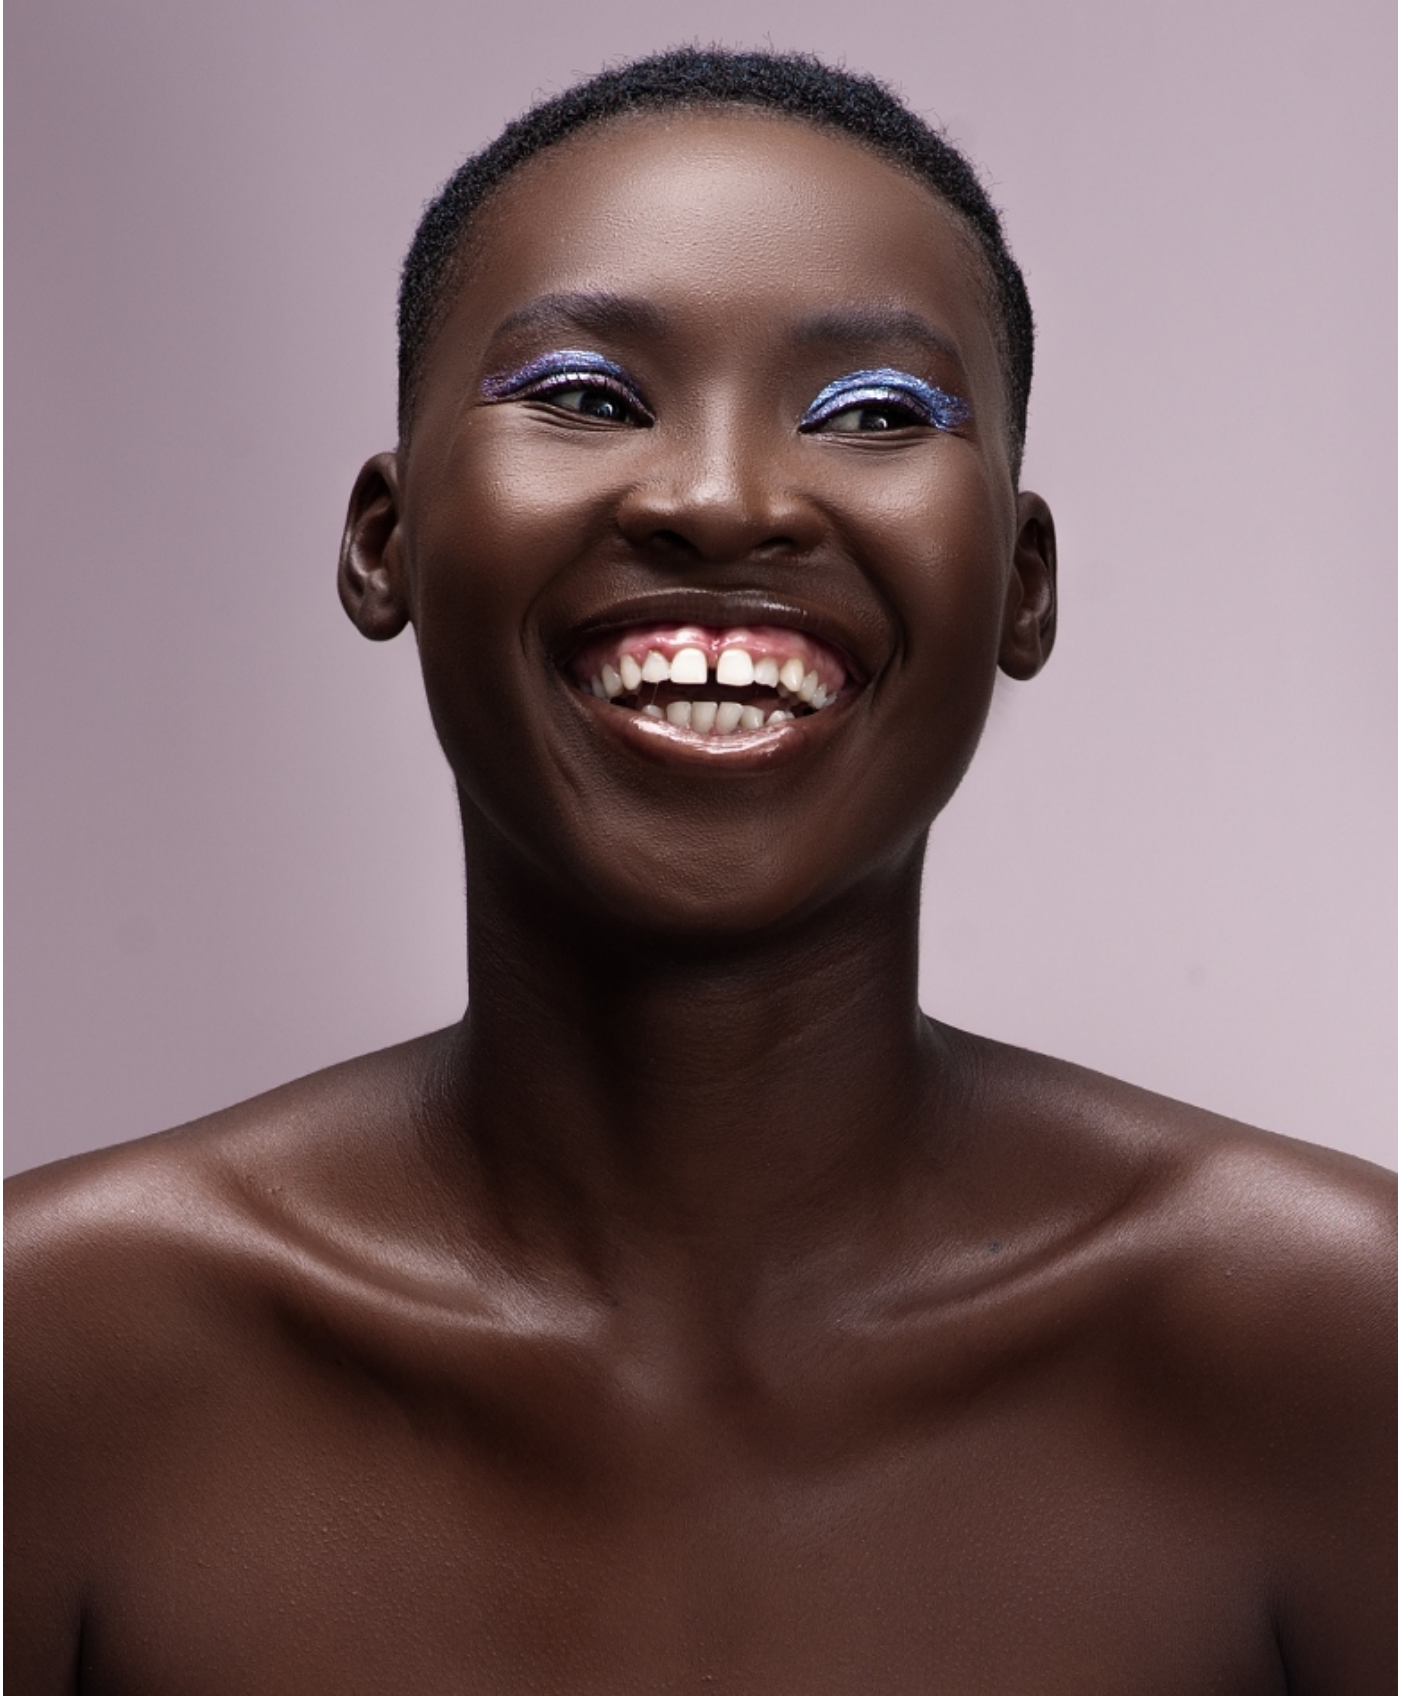

BOSS MODELS

DURBAN

PAMELA CHAPETA

Height: 173cm Bust: 86cm Waist: 71cm Hips: 100cm Shoe: 6 UK Hair: Brown Eyes: Brown

BOSS MODELS

DURBAN

PAMELA CHAPETA

Height: 173cm Bust: 86cm Waist: 71cm Hips: 100cm Shoe: 6 UK Hair: Brown Eyes: Brown