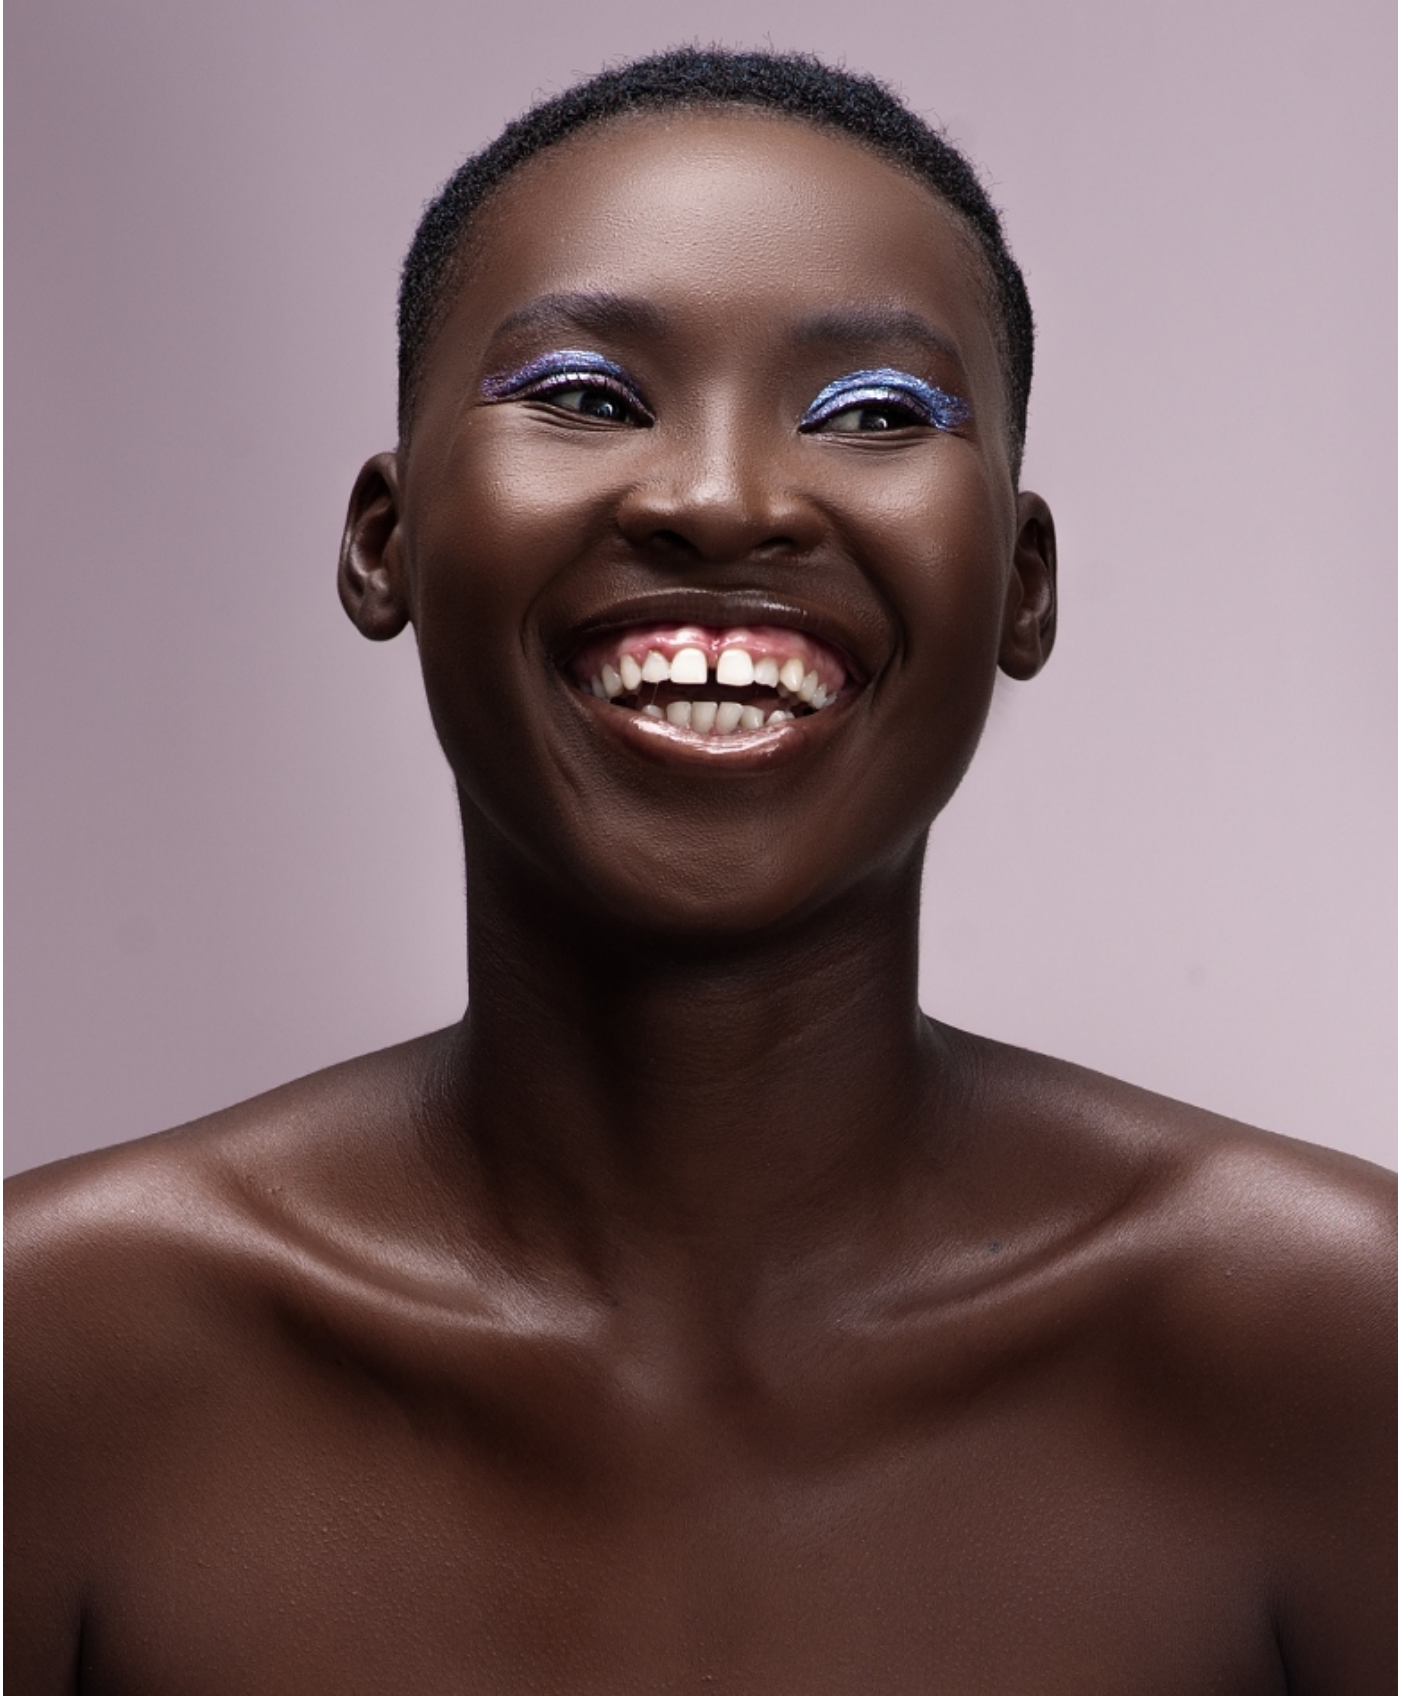

BOSS MODELS

DURBAN

PAMELA CHAPETA

Height: 173cm Bust: 84cm Waist: 71cm Hips: 102cm Shoe: 6 UK Hair: Brown Eyes: Brown

BOSS MODELS

DURBAN

PAMELA CHAPETA

Height: 173cm Bust: 84cm Waist: 71cm Hips: 102cm Shoe: 6 UK Hair: Brown Eyes: Brown