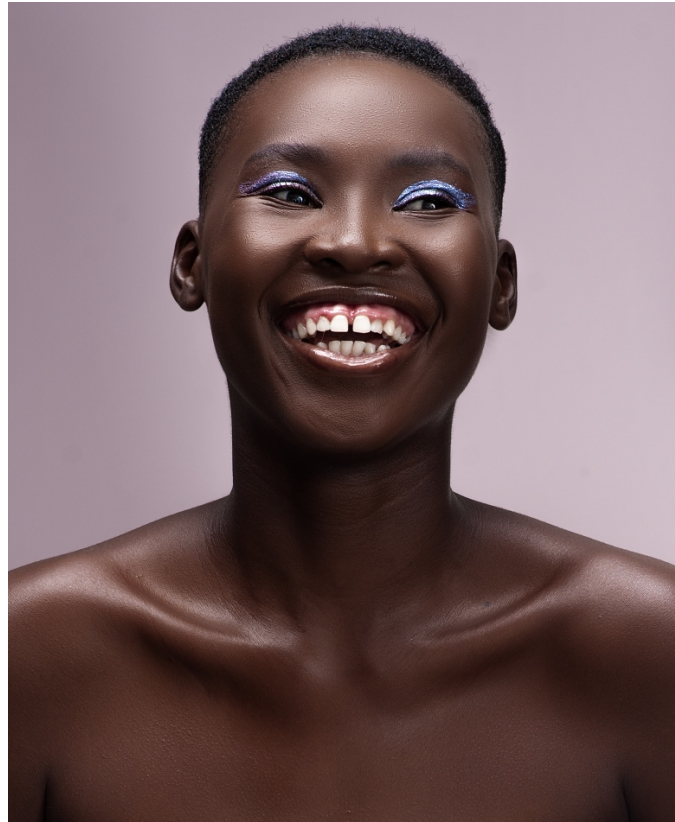

BOSS MODELS

DURBAN

PAMELA CHAPETA

Height: 173cm Bust: 86cm Waist: 71cm Hips: 100cm Shoe: 6 UK Hair: Brown Eyes: Brown

BOSS MODELS

DURBAN

PAMELA CHAPETA

Height: 173cm Bust: 86cm Waist: 71cm Hips: 100cm Shoe: 6 UK Hair: Brown Eyes: Brown