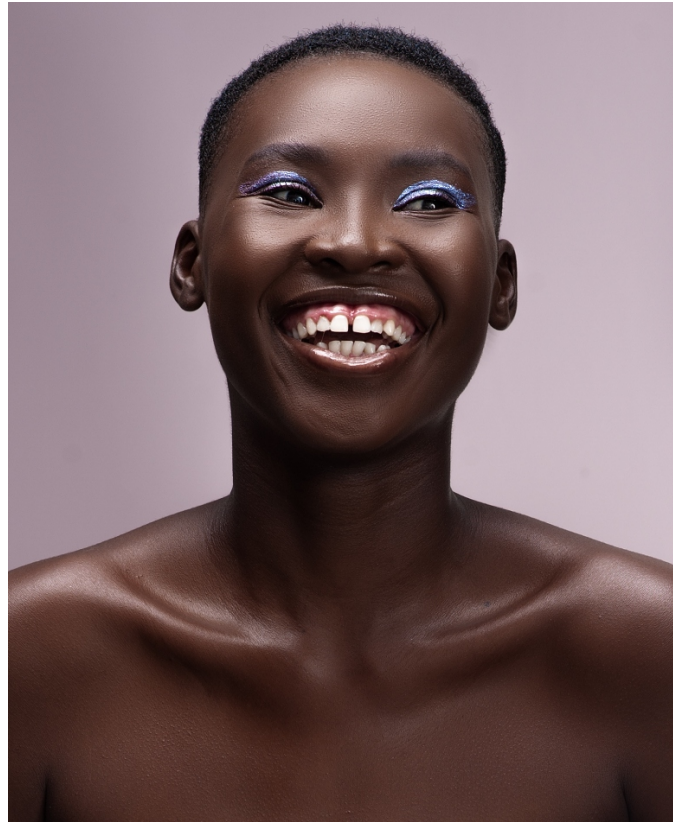

BOSS MODELS

DURBAN

PAMELA CHAPETA

Height: 173cm Bust: 84cm Waist: 71cm Hips: 102cm Shoe: 6 UK Hair: Brown Eyes: Brown

BOSS MODELS

DURBAN

PAMELA CHAPETA

Height: 173cm Bust: 84cm Waist: 71cm Hips: 102cm Shoe: 6 UK Hair: Brown Eyes: Brown