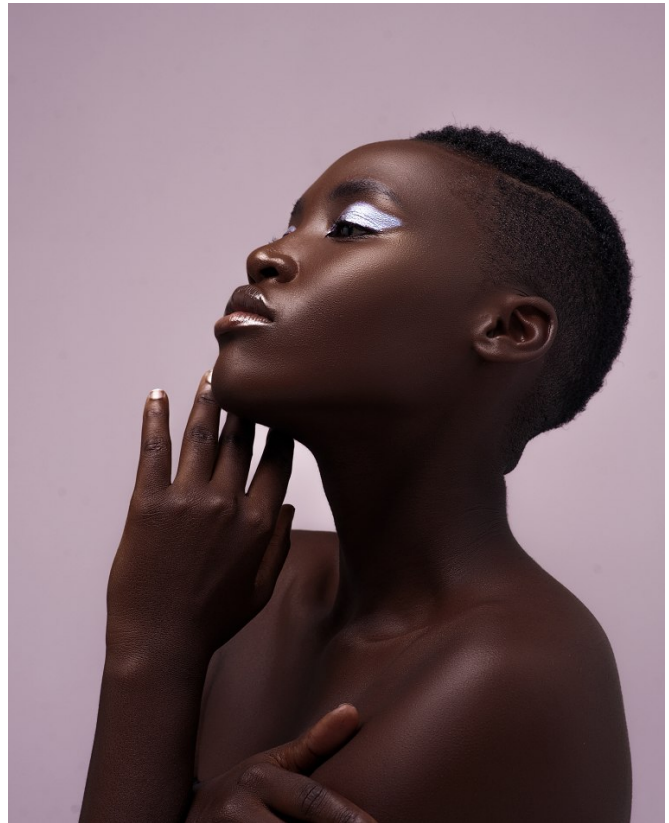

BOSS MODELS

DURBAN

PAMELA CHAPETA

Height: 173cm Bust: 86cm Waist: 71cm Hips: 100cm Shoe: 6 UK Hair: Brown Eyes: Brown

BOSS MODELS

DURBAN

PAMELA CHAPETA

Height: 173cm Bust: 86cm Waist: 71cm Hips: 100cm Shoe: 6 UK Hair: Brown Eyes: Brown