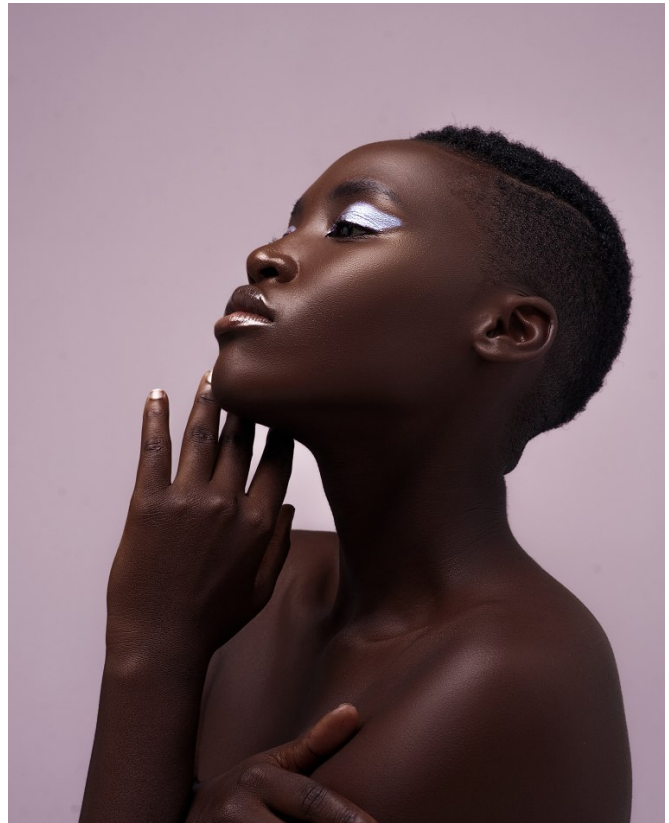

BOSS MODELS

DURBAN

PAMELA CHAPETA

Height: 173cm Bust: 86cm Waist: 71cm Hips: 100cm Shoe: 6 UK Hair: Brown Eyes: Brown