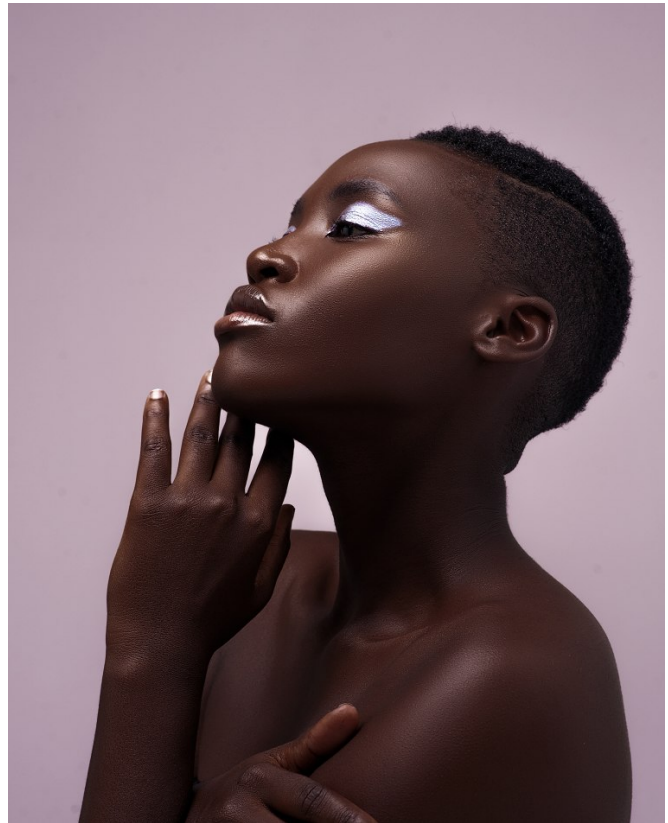

BOSS MODELS

DURBAN

PAMELA CHAPETA

Height: 173cm Bust: 84cm Waist: 71cm Hips: 102cm Shoe: 6 UK Hair: Brown Eyes: Brown

BOSS MODELS

DURBAN

PAMELA CHAPETA

Height: 173cm Bust: 84cm Waist: 71cm Hips: 102cm Shoe: 6 UK Hair: Brown Eyes: Brown