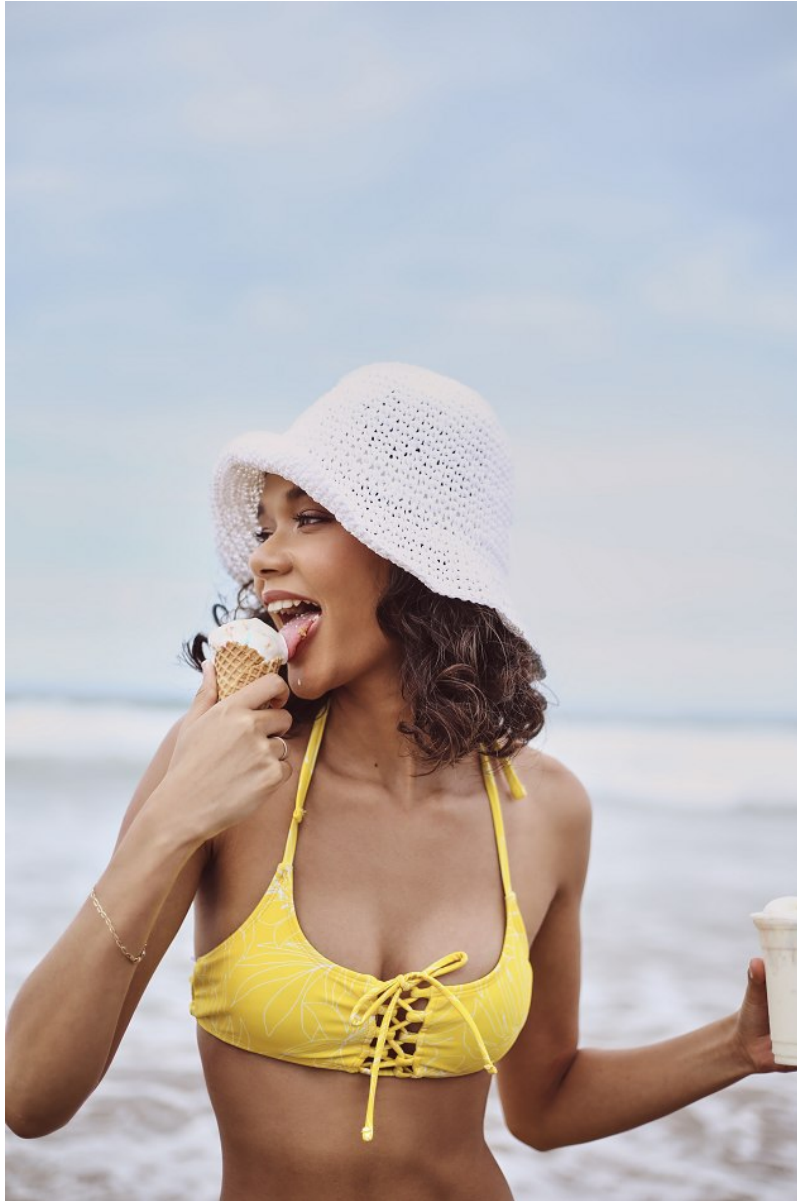

JADE ABBOTT

BOSS MODELS

DURBAN

JADE ABBOTT

Height: 165cm Bust: 75cm Waist: 56cm Hips: 85cm Shoe: 4 UK Hair: Light Brown Eyes: Hazel