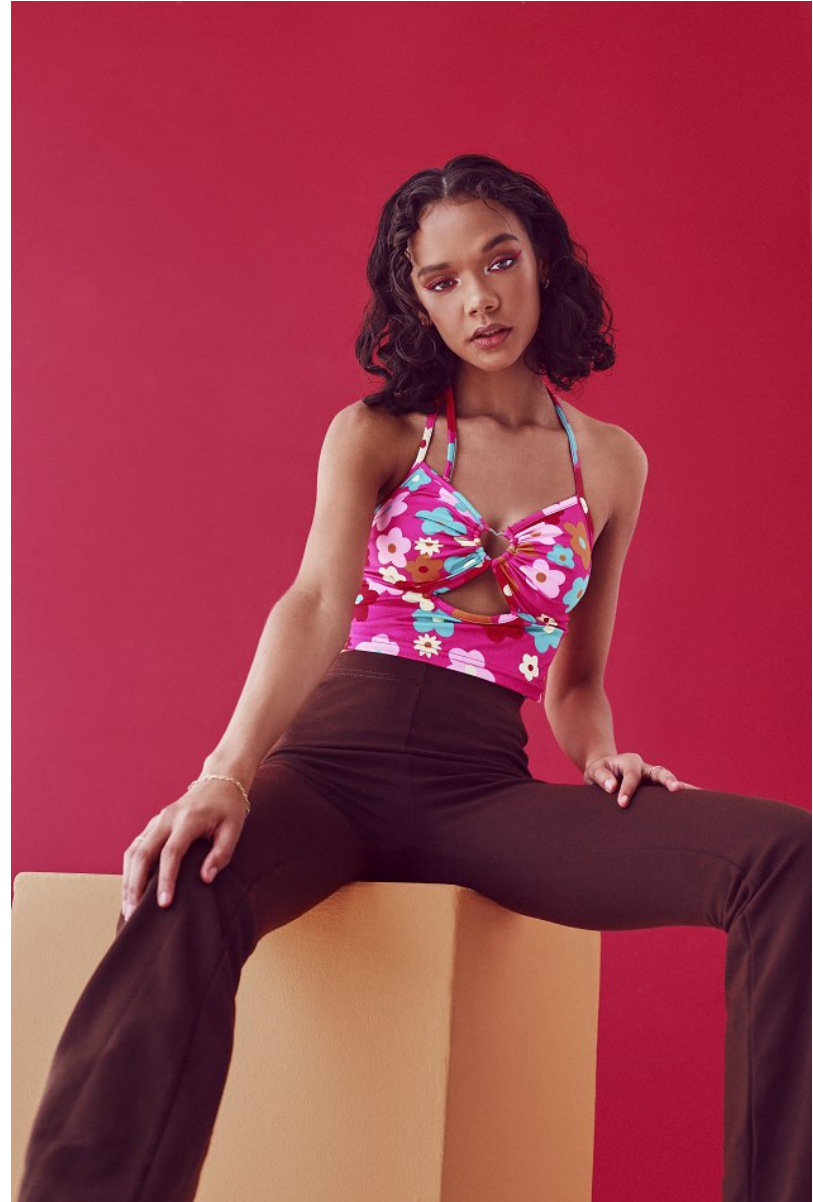

BOSS MODELS

DURBAN

JADE ABBOTT

Height: 165cm Bust: 75cm Waist: 56cm Hips: 85cm Shoe: 4 UK Hair: Light Brown Eyes: Hazel