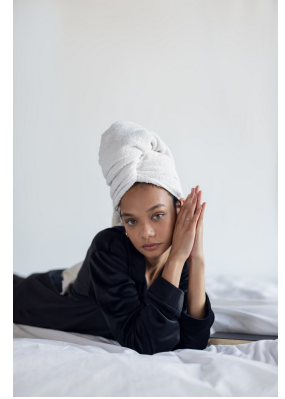

BOSS MODELS

DURBAN

JADE ABBOTT

Height: 165cm Bust: 75cm Waist: 56cm Hips: 85cm Shoe: 4 UK Hair: Light Brown Eyes: Hazel

BOSS MODELS

DURBAN

JADE ABBOTT

Height: 165cm Bust: 75cm Waist: 56cm Hips: 85cm Shoe: 4 UK Hair: Light Brown Eyes: Hazel