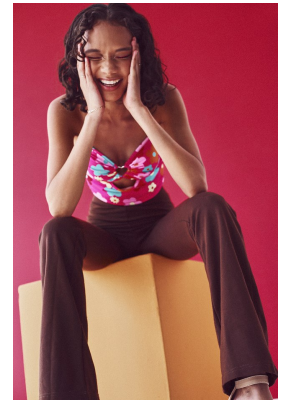

BOSS MODELS

DURBAN

JADE ABBOTT

Height: 165cm Bust: 75cm Waist: 56cm Hips: 85cm Shoe: 4 UK Hair: Light Brown Eyes: Hazel

BOSS MODELS

DURBAN

JADE ABBOTT

Height: 165cm Bust: 75cm Waist: 56cm Hips: 85cm Shoe: 4 UK Hair: Light Brown Eyes: Hazel