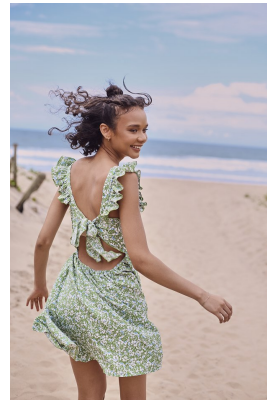

BOSS MODELS

DURBAN

JADE ABBOTT

Height: 165cm Bust: 75cm Waist: 56cm Hips: 85cm Shoe: 4 UK Hair: Light Brown Eyes: Hazel

BOSS MODELS

DURBAN

JADE ABBOTT

Height: 165cm Bust: 75cm Waist: 56cm Hips: 85cm Shoe: 4 UK Hair: Light Brown Eyes: Hazel