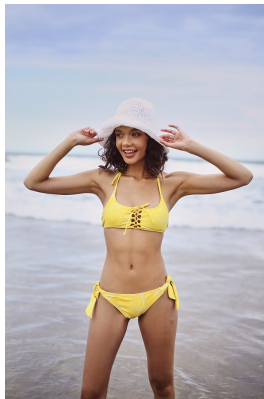

BOSS MODELS

DURBAN

JADE ABBOTT

Height: 165cm Bust: 75cm Waist: 56cm Hips: 85cm Shoe: 4 UK Hair: Light Brown Eyes: Hazel

BOSS MODELS

DURBAN

JADE ABBOTT

Height: 165cm Bust: 75cm Waist: 56cm Hips: 85cm Shoe: 4 UK Hair: Light Brown Eyes: Hazel