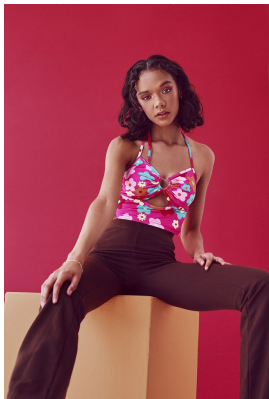

BOSS MODELS

DURBAN

JADE ABBOTT

Height: 165cm Bust: 75cm Waist: 56cm Hips: 85cm Shoe: 4 UK Hair: Light Brown Eyes: Hazel

BOSS MODELS

DURBAN

JADE ABBOTT

Height: 165cm Bust: 75cm Waist: 56cm Hips: 85cm Shoe: 4 UK Hair: Light Brown Eyes: Hazel