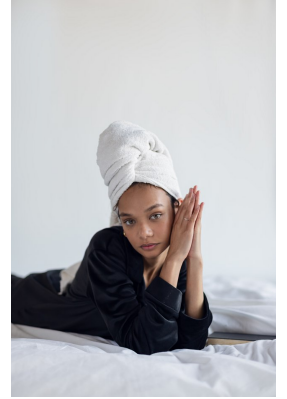

BOSS MODELS

DURBAN

JADE ABBOTT

Height: 165cm Bust: 75cm Waist: 56cm Hips: 85cm Shoe: 4 UK Hair: Light Brown Eyes: Hazel

BOSS MODELS

DURBAN

JADE ABBOTT

Height: 165cm Bust: 75cm Waist: 56cm Hips: 85cm Shoe: 4 UK Hair: Light Brown Eyes: Hazel