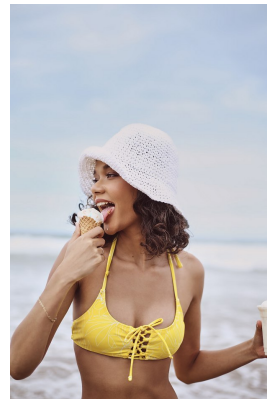

BOSS MODELS

DURBAN

JADE ABBOTT

Height: 165cm Bust: 75cm Waist: 56cm Hips: 85cm Shoe: 4 UK Hair: Light Brown Eyes: Hazel

BOSS MODELS

DURBAN

JADE ABBOTT

Height: 165cm Bust: 75cm Waist: 56cm Hips: 85cm Shoe: 4 UK Hair: Light Brown Eyes: Hazel