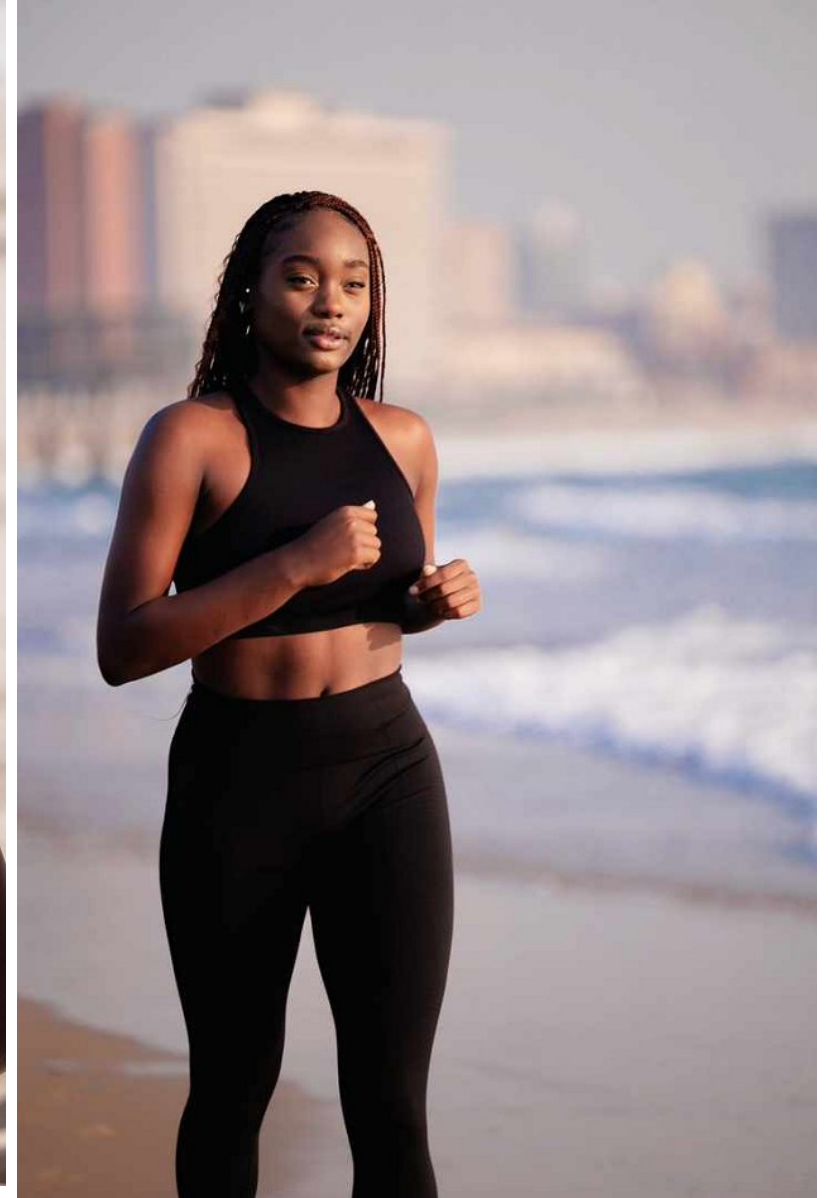

BOSS MODELS

DURBAN

Height: 178cm Bust: 93cm Waist: 81cm Hips: 106cm Shoe: 7 UK Hair: Brown Eyes: Brown