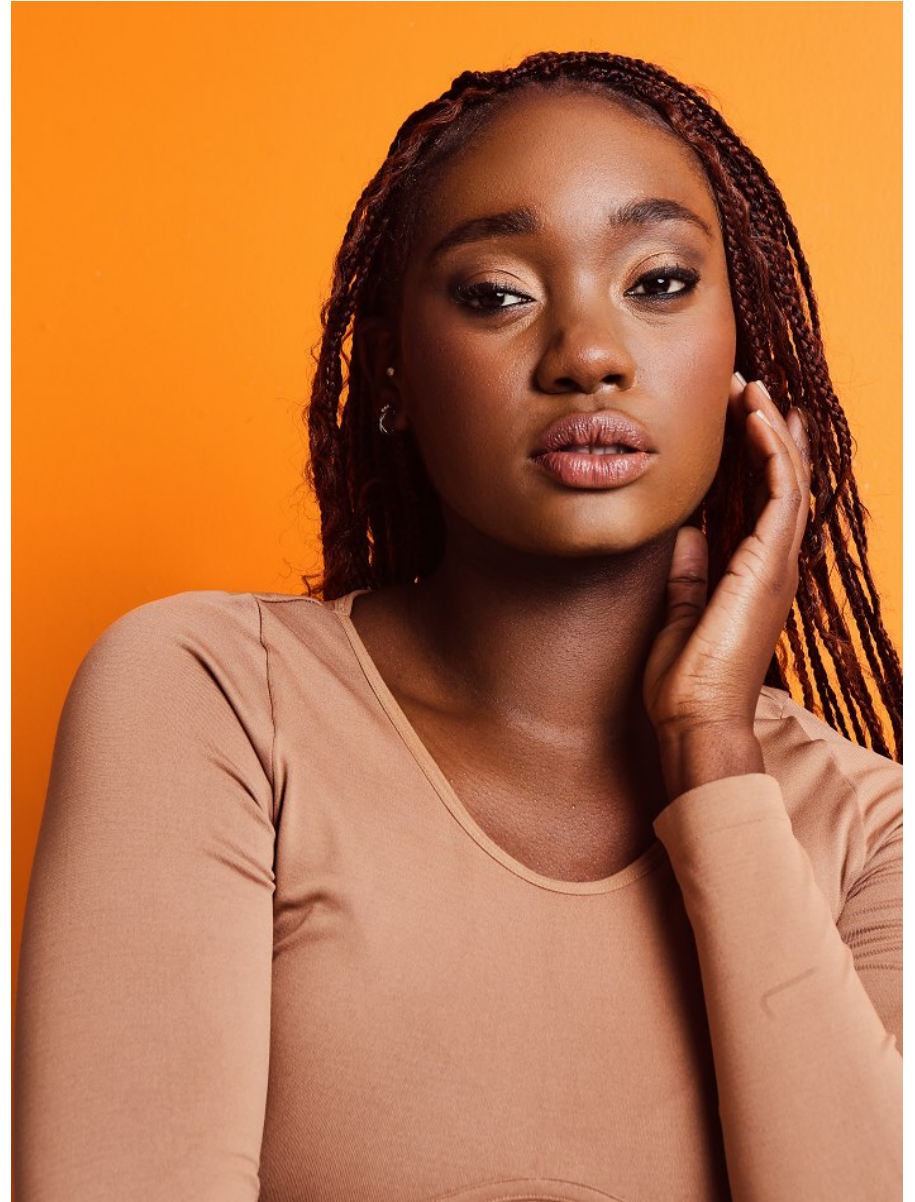

# BOSS MODELS

DURBAN

SARAH KANAMUGIRE

Height: 178cm Bust: 93cm Waist: 81cm Hips: 106cm Shoe: 7 UK Hair: Brown Eyes: Brown