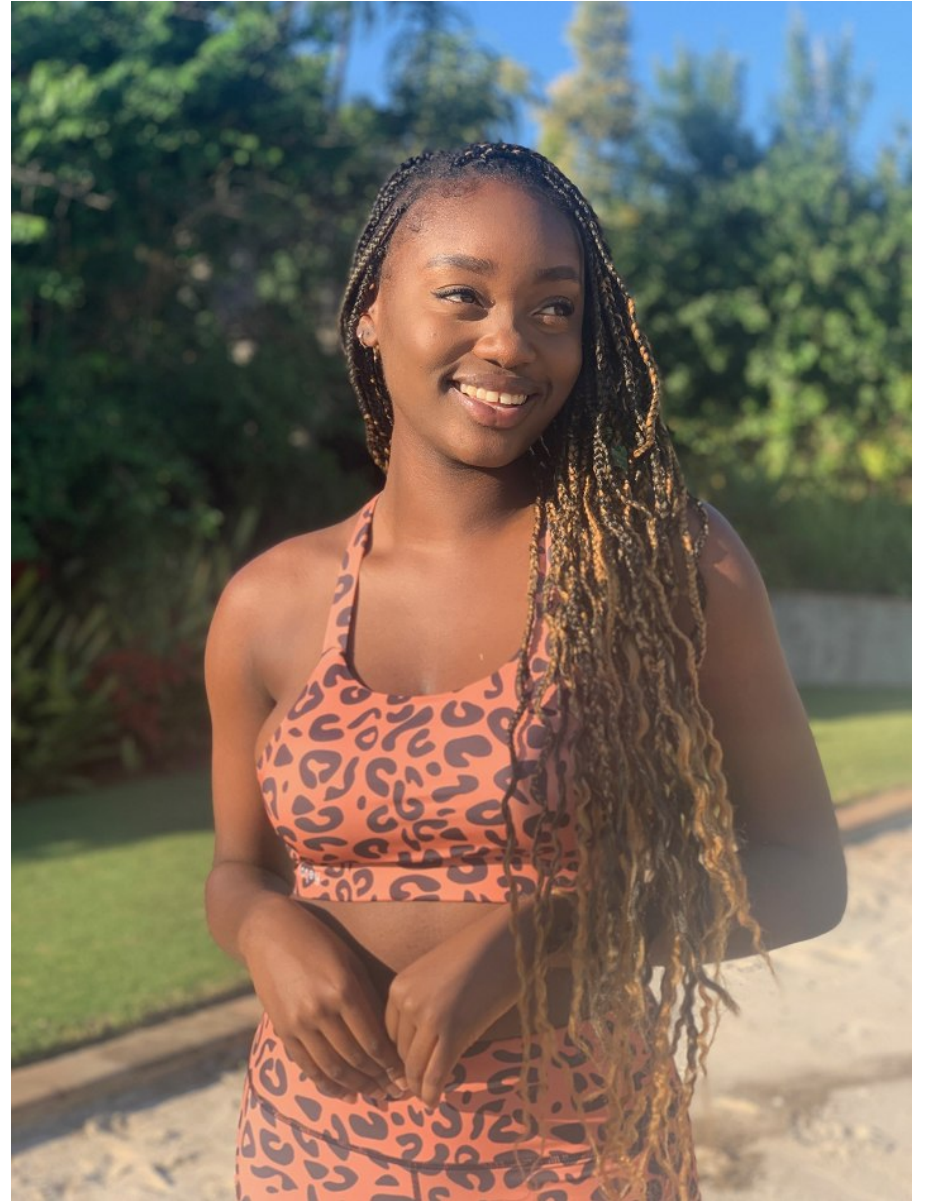

BOSS MODELS

DURBAN

SARAH KANAMUGIRE

Height: 178cm Bust: 93cm Waist: 81cm Hips: 106cm Shoe: 7 UK Hair: Brown Eyes: Brown