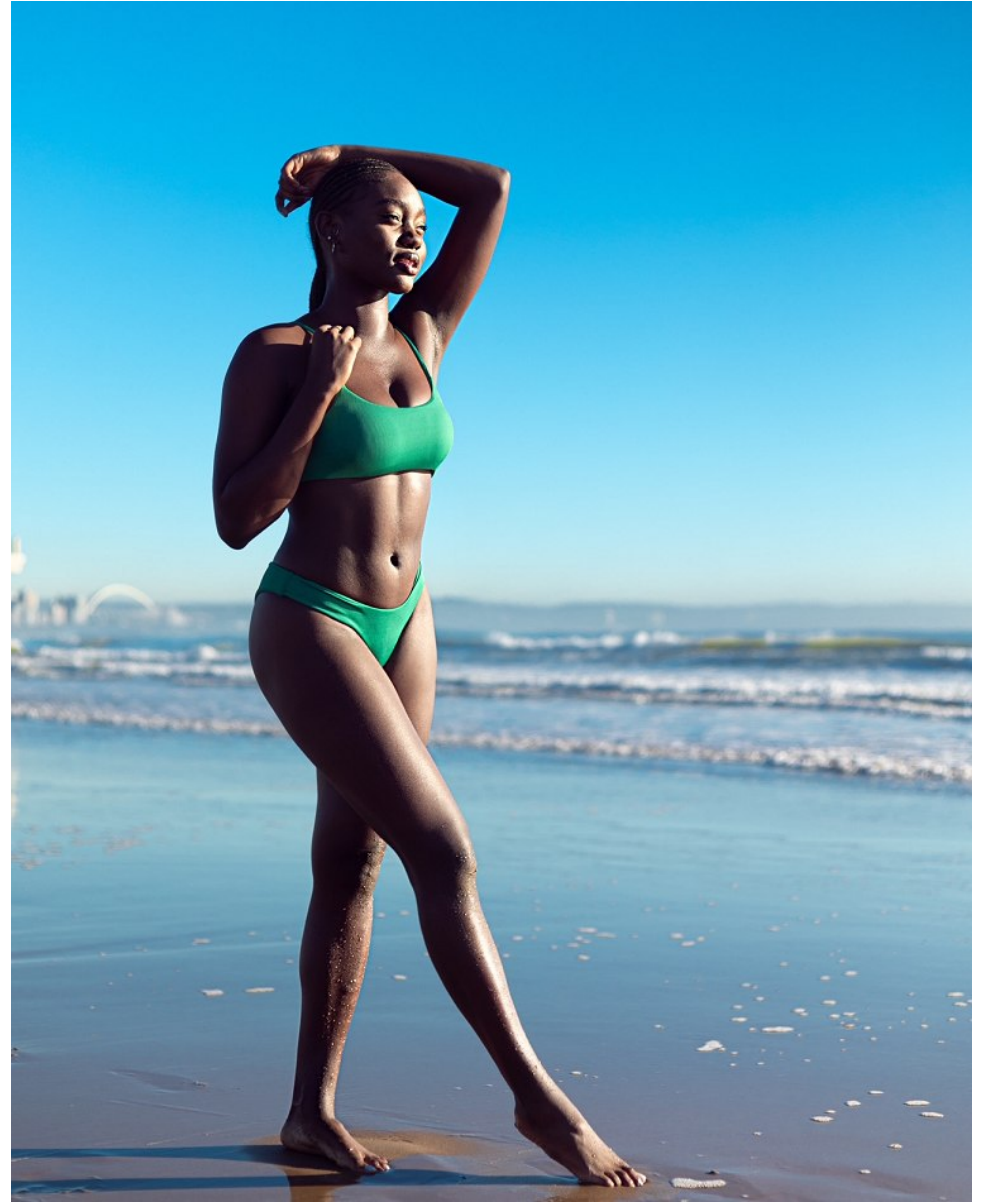

BOSS MODELS

DURBAN

SARAH KANAMUGIRE

Height: 178cm Bust: 93cm Waist: 81cm Hips: 106cm Shoe: 7 UK Hair: Brown Eyes: Brown