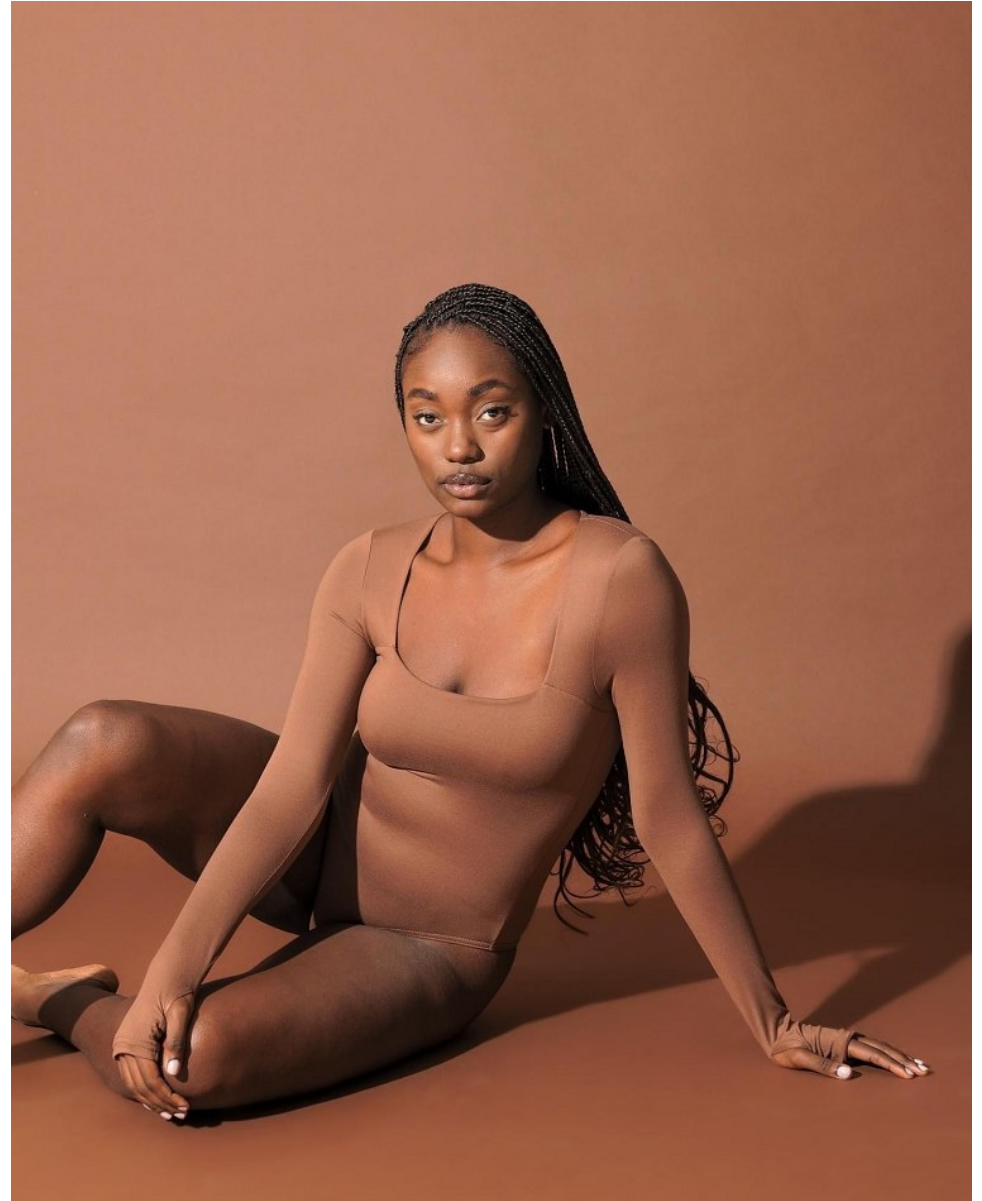

BOSS MODELS

DURBAN

SARAH KANAMUGIRE

Height: 178cm Bust: 93cm Waist: 81cm Hips: 106cm Shoe: 7 UK Hair: Brown Eyes: Brown