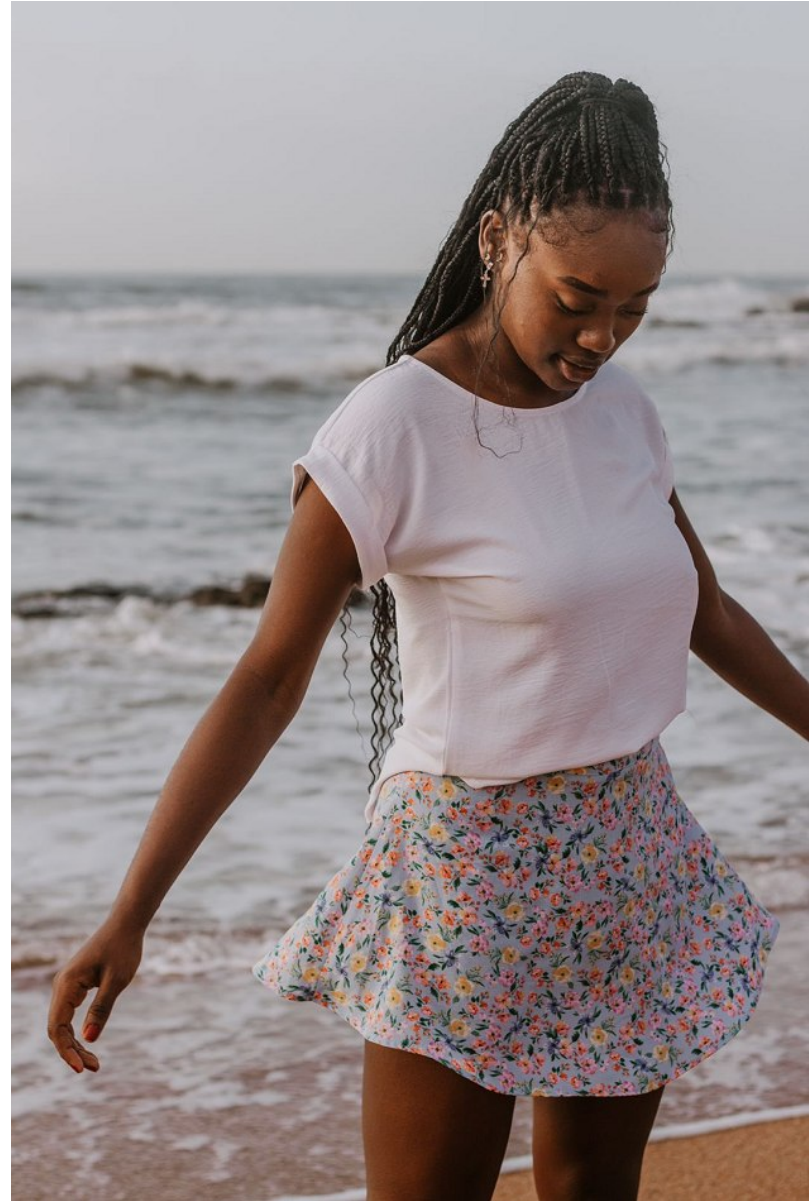

BOSS MODELS

DURBAN

SARAH KANAMUGIRE

Height: 178cm Bust: 93cm Waist: 81cm Hips: 106cm Shoe: 7 UK Hair: Brown Eyes: Brown