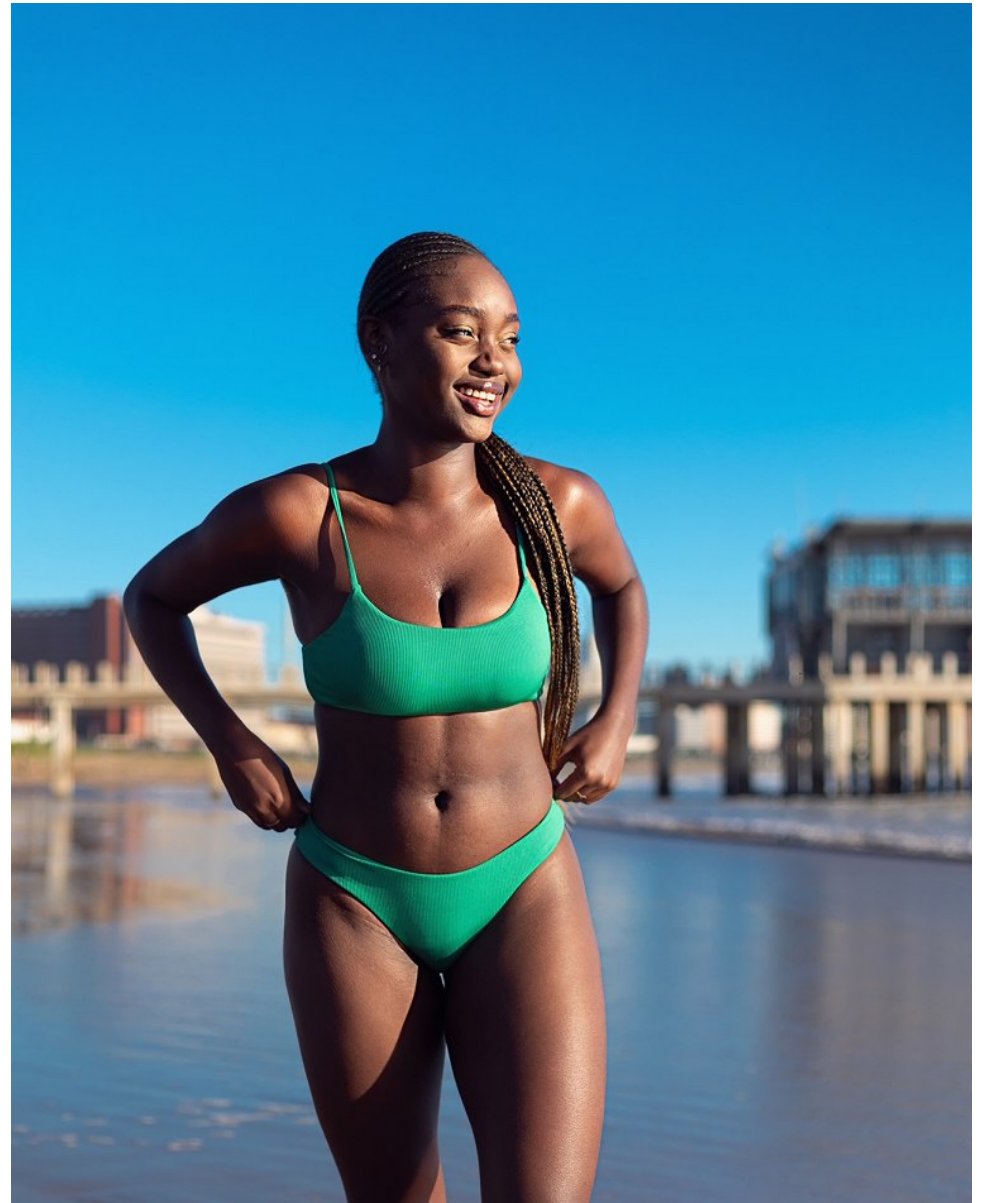

BOSS MODELS

DURBAN

SARAH KANAMUGIRE

Height: 178cm Bust: 93cm Waist: 81cm Hips: 106cm Shoe: 7 UK Hair: Brown Eyes: Brown