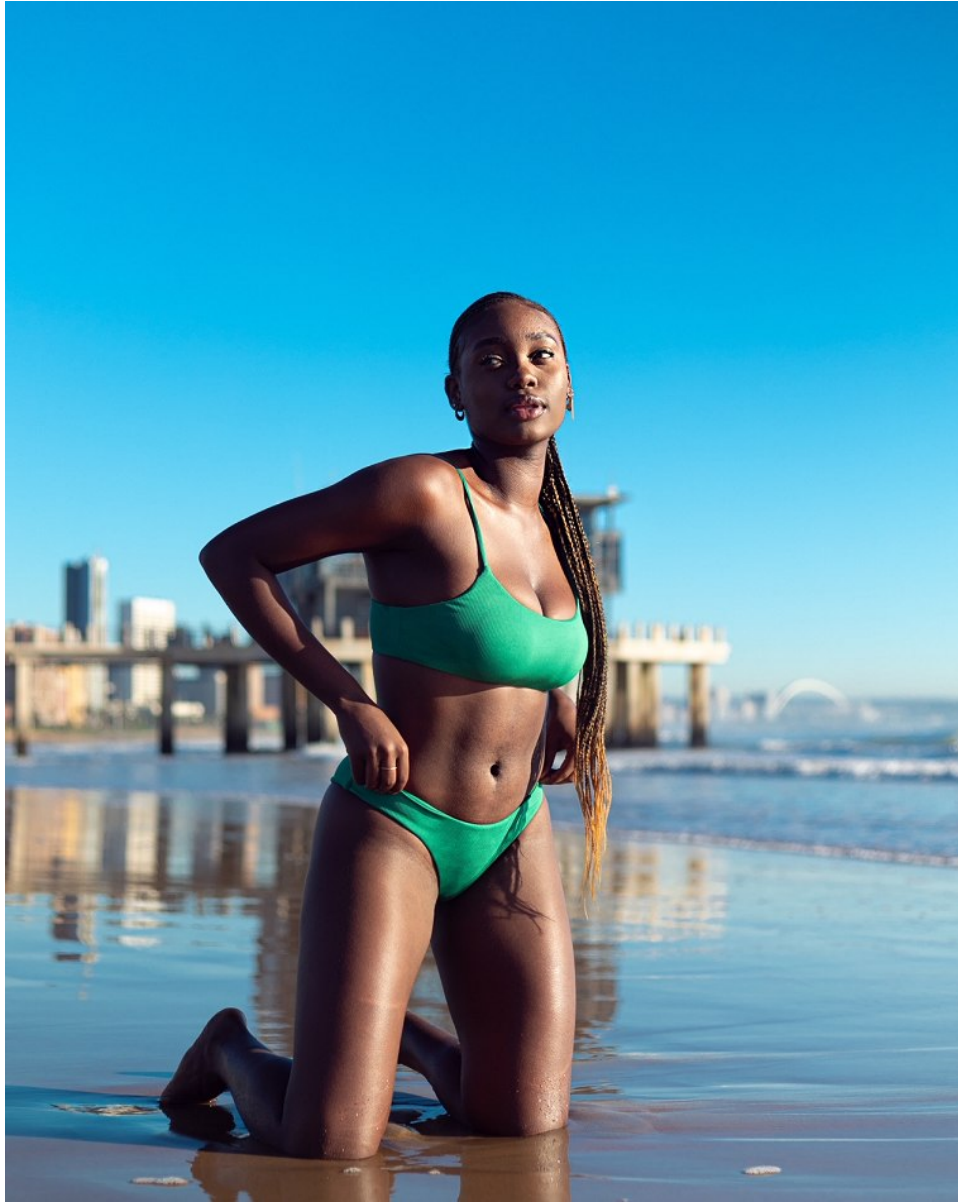

SARAH KANAMUGIRE

BOSS MODELS

DURBAN

SARAH KANAMUGIRE

Height: 178cm Bust: 93cm Waist: 81cm Hips: 106cm Shoe: 7 UK Hair: Brown Eyes: Brown