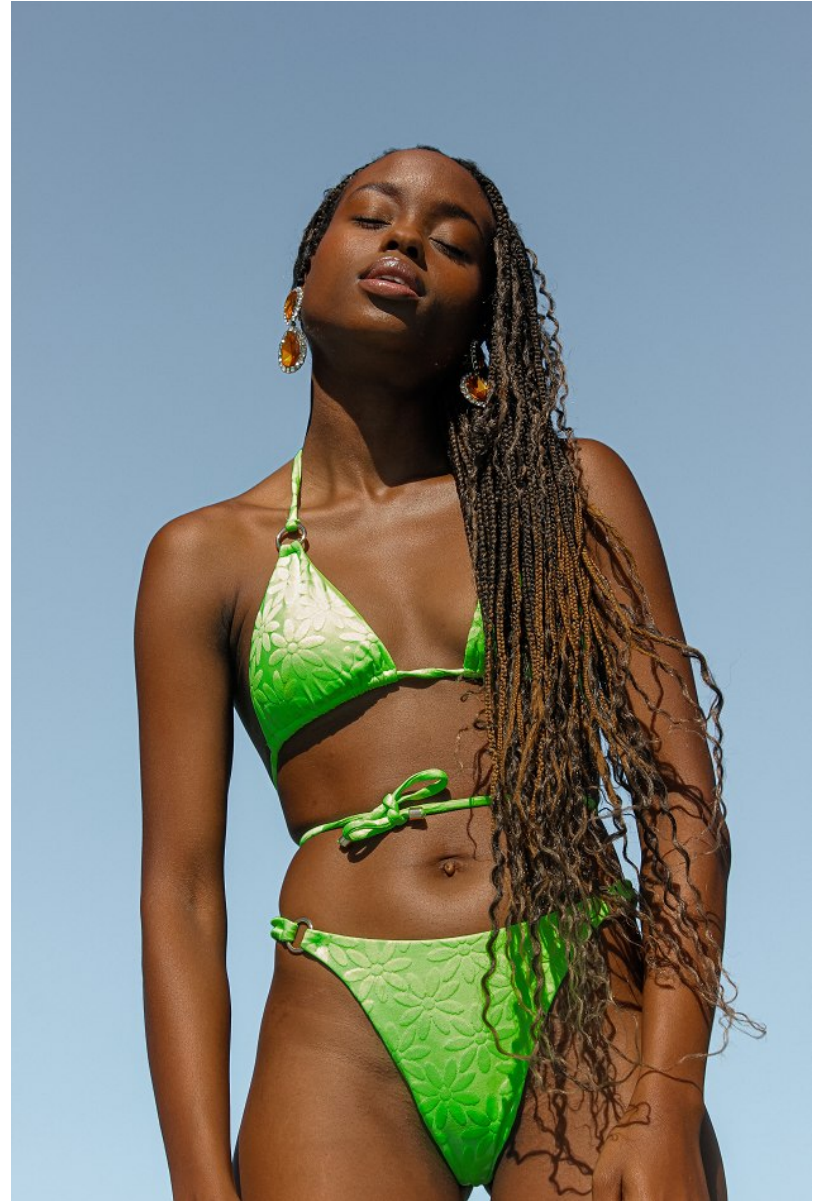

BOSS MODELS

DURBAN

AYANDA KUNENE

Height: 170cm Bust: 82cm Waist: 63cm Hips: 90cm Shoe: 6 UK Hair: Black Eyes: Brown