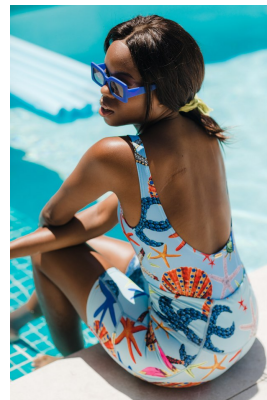

BOSS MODELS

DURBAN

AYANDA KUNENE

Height: 170cm Bust: 82cm Waist: 63cm Hips: 90cm Shoe: 6 UK Hair: Black Eyes: Brown

BOSS MODELS

DURBAN

AYANDA KUNENE

Height: 170cm Bust: 82cm Waist: 63cm Hips: 90cm Shoe: 6 UK Hair: Black Eyes: Brown