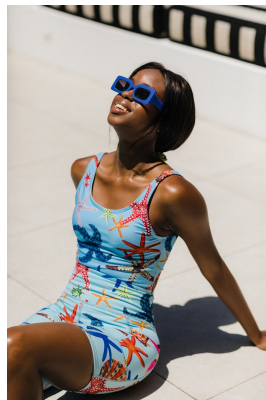

BOSS MODELS

DURBAN

AYANDA KUNENE

Height: 170cm Bust: 82cm Waist: 63cm Hips: 90cm Shoe: 6 UK Hair: Black Eyes: Brown

BOSS MODELS

DURBAN

AYANDA KUNENE

Height: 170cm Bust: 82cm Waist: 63cm Hips: 90cm Shoe: 6 UK Hair: Black Eyes: Brown