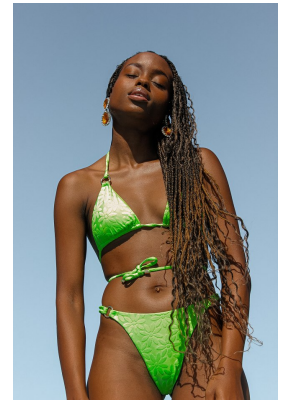

BOSS MODELS

DURBAN

AYANDA KUNENE

Height: 170cm Bust: 82cm Waist: 63cm Hips: 90cm Shoe: 6 UK Hair: Black Eyes: Brown

BOSS MODELS

DURBAN

AYANDA KUNENE

Height: 170cm Bust: 82cm Waist: 63cm Hips: 90cm Shoe: 6 UK Hair: Black Eyes: Brown