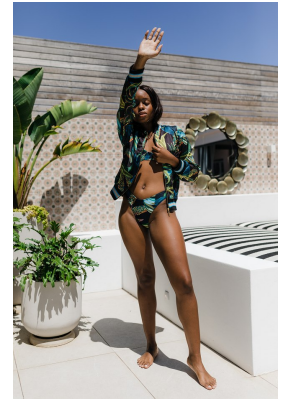

BOSS MODELS

DURBAN

AYANDA KUNENE

Height: 170cm Bust: 82cm Waist: 63cm Hips: 90cm Shoe: 6 UK Hair: Black Eyes: Brown

BOSS MODELS

DURBAN

AYANDA KUNENE

Height: 170cm Bust: 82cm Waist: 63cm Hips: 90cm Shoe: 6 UK Hair: Black Eyes: Brown