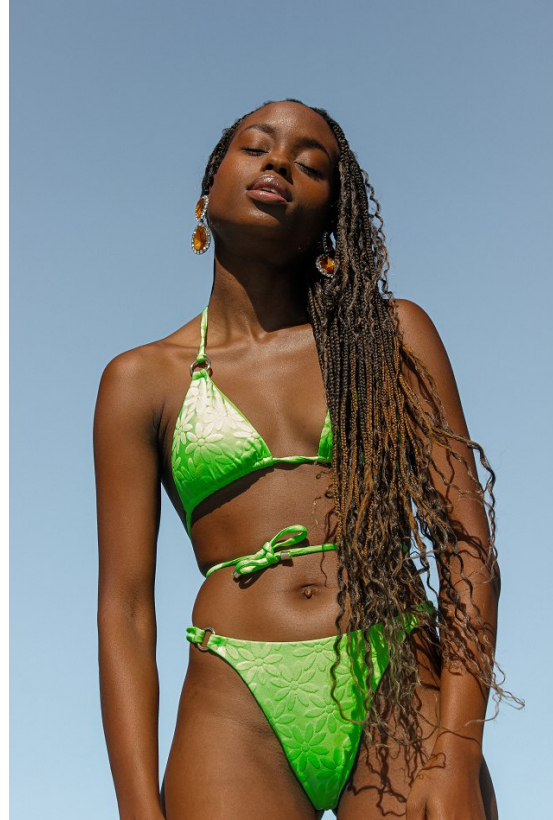

# BOSS MODELS

DURBAN

AYANDA KUNENE

Height: 170cm Bust: 82cm Waist: 63cm Hips: 90cm Shoe: 6 UK Hair: Black Eyes: Brown