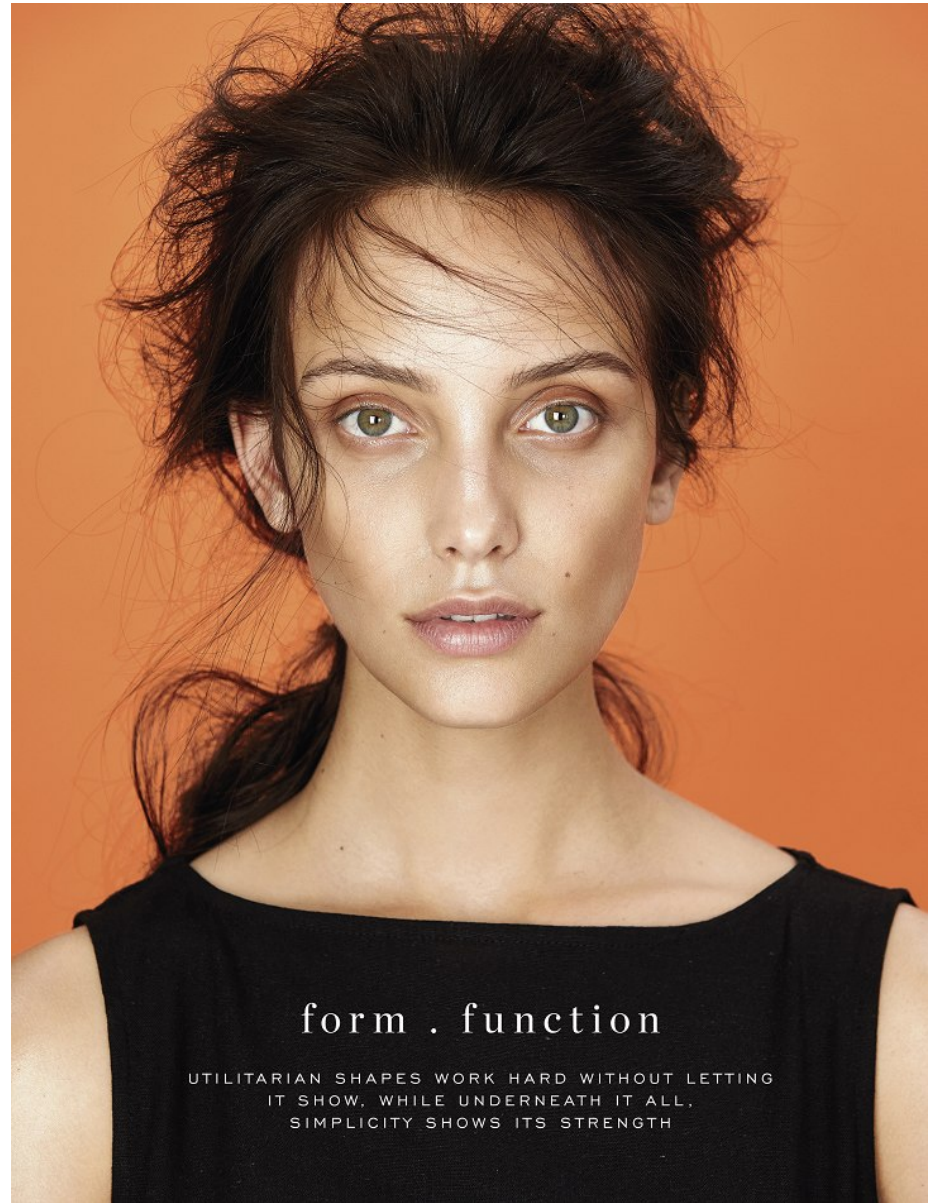

BOSS MODELS

DURBAN

CHARISSA SNYMAN

Height: 177cm Bust: 86cm Waist: 61cm Hips: 92cm Shoe: 7 UK Hair: Brown Eyes: Green