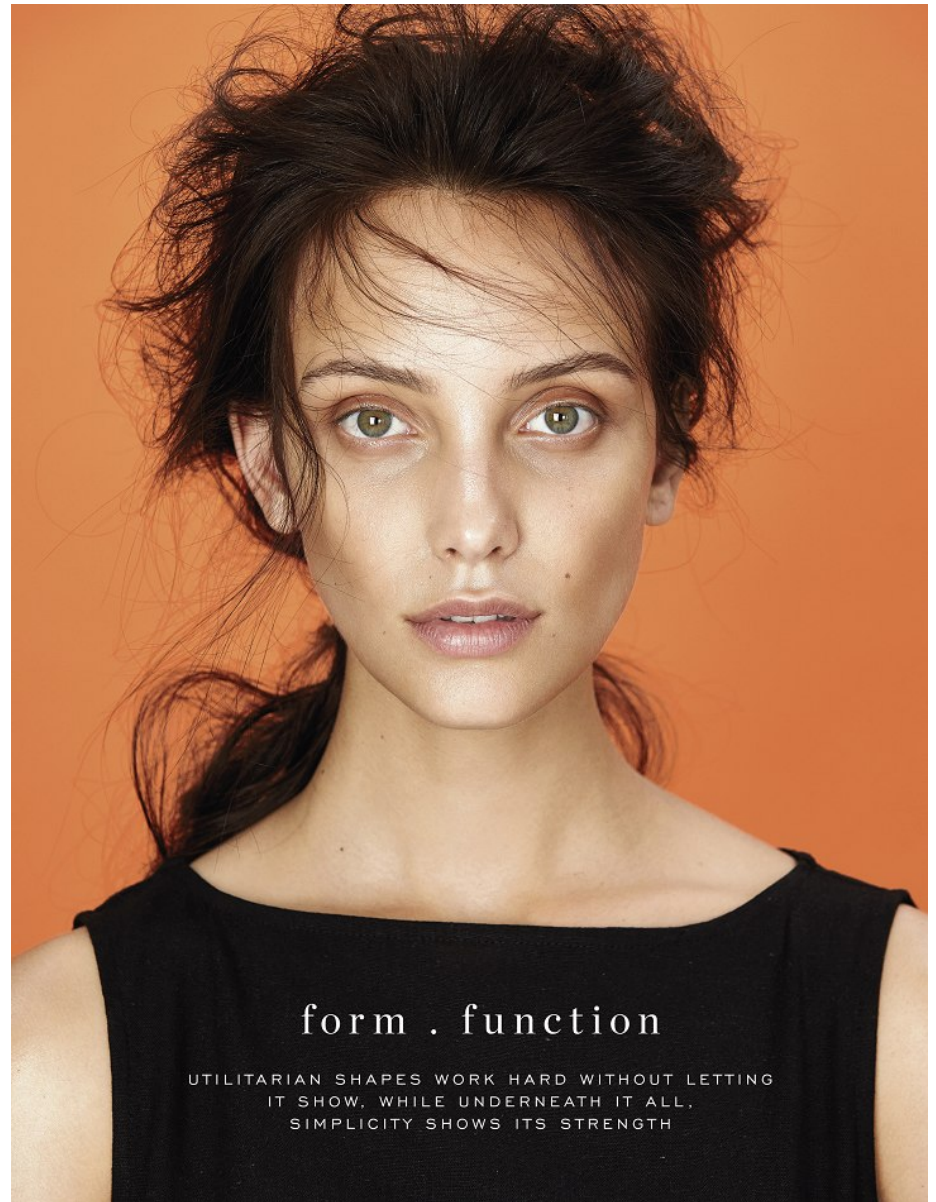

BOSS MODELS

DURBAN

CHARISSA SNYMAN

Height: 177cm Bust: 86cm Waist: 61cm Hips: 92cm Shoe: 7 UK Hair: Brown Eyes: Green