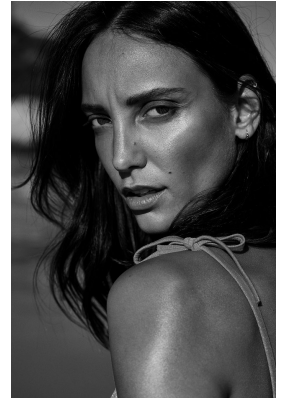

BOSS MODELS

DURBAN

CHARISSA SNYMAN

Height: 177cm Bust: 86cm Waist: 61cm Hips: 92cm Shoe: 7 UK Hair: Brown Eyes: Green

BOSS MODELS

DURBAN

CHARISSA SNYMAN

Height: 177cm Bust: 86cm Waist: 61cm Hips: 92cm Shoe: 7 UK Hair: Brown Eyes: Green