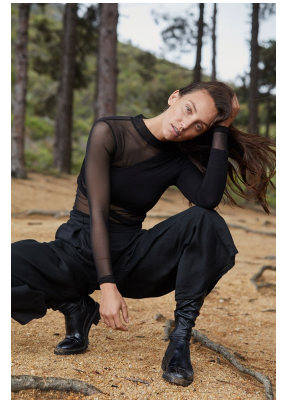

BOSS MODELS

DURBAN

CHARISSA SNYMAN

Height: 177cm Bust: 86cm Waist: 61cm Hips: 92cm Shoe: 7 UK Hair: Brown Eyes: Green