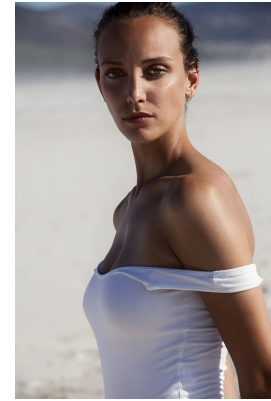

BOSS MODELS

DURBAN

CHARISSA SNYMAN

Height: 177cm Bust: 86cm Waist: 61cm Hips: 92cm Shoe: 7 UK Hair: Brown Eyes: Green

BOSS MODELS

DURBAN

CHARISSA SNYMAN

Height: 177cm Bust: 86cm Waist: 61cm Hips: 92cm Shoe: 7 UK Hair: Brown Eyes: Green