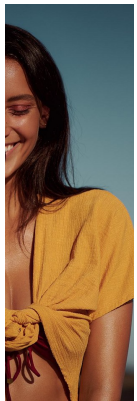

BOSS MODELS

DURBAN

CHARISSA SNYMAN

Height: 177cm Bust: 86cm Waist: 61cm Hips: 92cm Shoe: 7 UK Hair: Brown Eyes: Green