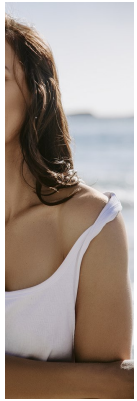

BOSS MODELS

DURBAN

CHARISSA SNYMAN

Height: 177cm Bust: 86cm Waist: 61cm Hips: 92cm Shoe: 7 UK Hair: Brown Eyes: Green