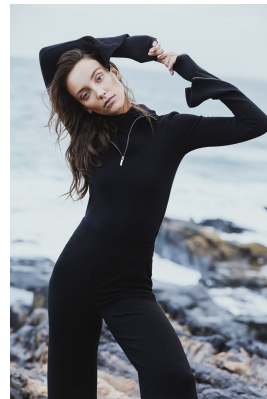

BOSS MODELS

DURBAN

CHARISSA SNYMAN

Height: 177cm Bust: 86cm Waist: 61cm Hips: 92cm Shoe: 7 UK Hair: Brown Eyes: Green

BOSS MODELS

DURBAN

CHARISSA SNYMAN

Height: 177cm Bust: 86cm Waist: 61cm Hips: 92cm Shoe: 7 UK Hair: Brown Eyes: Green