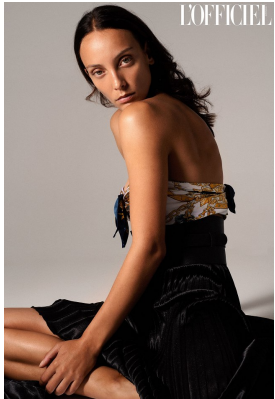

BOSS MODELS

DURBAN

CHARISSA SNYMAN

Height: 177cm Bust: 86cm Waist: 61cm Hips: 92cm Shoe: 7 UK Hair: Brown Eyes: Green

BOSS MODELS

DURBAN

CHARISSA SNYMAN

Height: 177cm Bust: 86cm Waist: 61cm Hips: 92cm Shoe: 7 UK Hair: Brown Eyes: Green