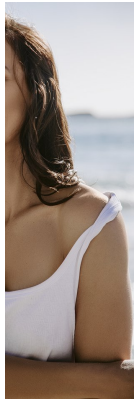

BOSS MODELS

DURBAN

CHARISSA SNYMAN

Height: 177cm Bust: 86cm Waist: 61cm Hips: 92cm Shoe: 7 UK Hair: Brown Eyes: Green

BOSS MODELS

DURBAN

CHARISSA SNYMAN

Height: 177cm Bust: 86cm Waist: 61cm Hips: 92cm Shoe: 7 UK Hair: Brown Eyes: Green