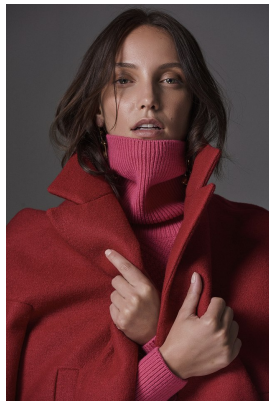

BOSS MODELS

DURBAN

CHARISSA SNYMAN

Height: 177cm Bust: 86cm Waist: 61cm Hips: 92cm Shoe: 7 UK Hair: Brown Eyes: Green