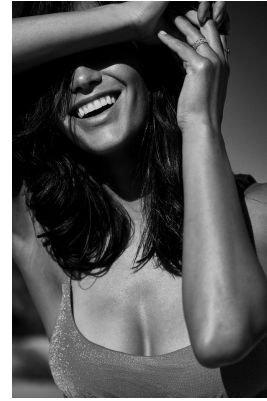

BOSS MODELS

DURBAN

CHARISSA SNYMAN

Height: 177cm Bust: 86cm Waist: 61cm Hips: 92cm Shoe: 7 UK Hair: Brown Eyes: Green

BOSS MODELS

DURBAN

CHARISSA SNYMAN

Height: 177cm Bust: 86cm Waist: 61cm Hips: 92cm Shoe: 7 UK Hair: Brown Eyes: Green