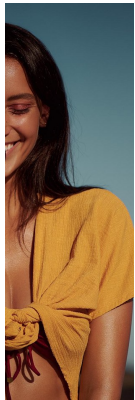

BOSS MODELS

DURBAN

CHARISSA SNYMAN

Height: 177cm Bust: 86cm Waist: 61cm Hips: 92cm Shoe: 7 UK Hair: Brown Eyes: Green

BOSS MODELS

DURBAN

CHARISSA SNYMAN

Height: 177cm Bust: 86cm Waist: 61cm Hips: 92cm Shoe: 7 UK Hair: Brown Eyes: Green