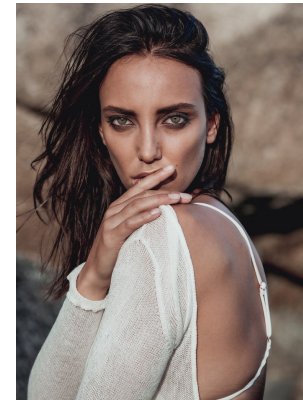

BOSS MODELS

DURBAN

CHARISSA SNYMAN

Height: 177cm Bust: 86cm Waist: 61cm Hips: 92cm Shoe: 7 UK Hair: Brown Eyes: Green

BOSS MODELS

DURBAN

CHARISSA SNYMAN

Height: 177cm Bust: 86cm Waist: 61cm Hips: 92cm Shoe: 7 UK Hair: Brown Eyes: Green