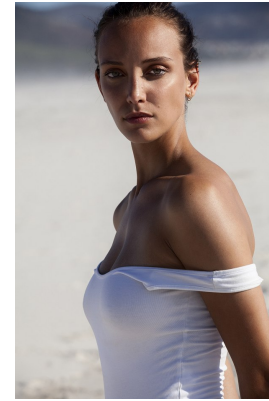

BOSS MODELS

DURBAN

CHARISSA SNYMAN

Height: 177cm Bust: 86cm Waist: 61cm Hips: 92cm Shoe: 7 UK Hair: Brown Eyes: Green