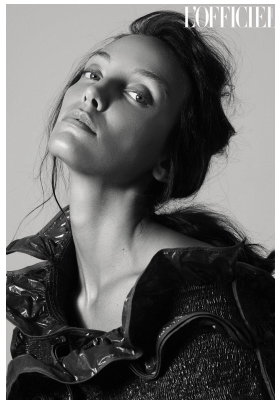

BOSS MODELS

DURBAN

CHARISSA SNYMAN

Height: 177cm Bust: 86cm Waist: 61cm Hips: 92cm Shoe: 7 UK Hair: Brown Eyes: Green

BOSS MODELS

DURBAN

CHARISSA SNYMAN

Height: 177cm Bust: 86cm Waist: 61cm Hips: 92cm Shoe: 7 UK Hair: Brown Eyes: Green