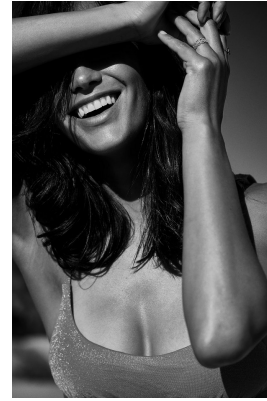

## CHARISSA SNYMAN

Height: 177cm Bust: 86cm Waist: 61cm Hips: 92cm Shoe: 7 UK Hair: Brown Eyes: Green