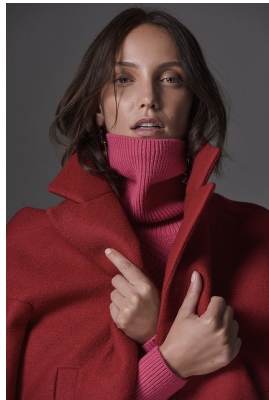

BOSS MODELS

DURBAN

CHARISSA SNYMAN

Height: 177cm Bust: 86cm Waist: 61cm Hips: 92cm Shoe: 7 UK Hair: Brown Eyes: Green

BOSS MODELS

DURBAN

CHARISSA SNYMAN

Height: 177cm Bust: 86cm Waist: 61cm Hips: 92cm Shoe: 7 UK Hair: Brown Eyes: Green