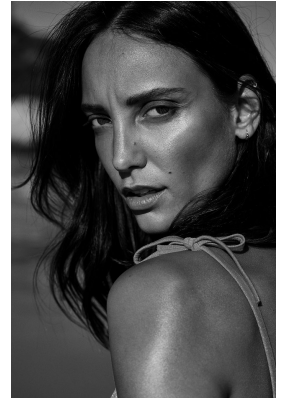

# BOSS MODELS

DURBAN

## CHARISSA SNYMAN

Height: 177cm Bust: 86cm Waist: 61cm Hips: 92cm Shoe: 7 UK Hair: Brown Eyes: Green