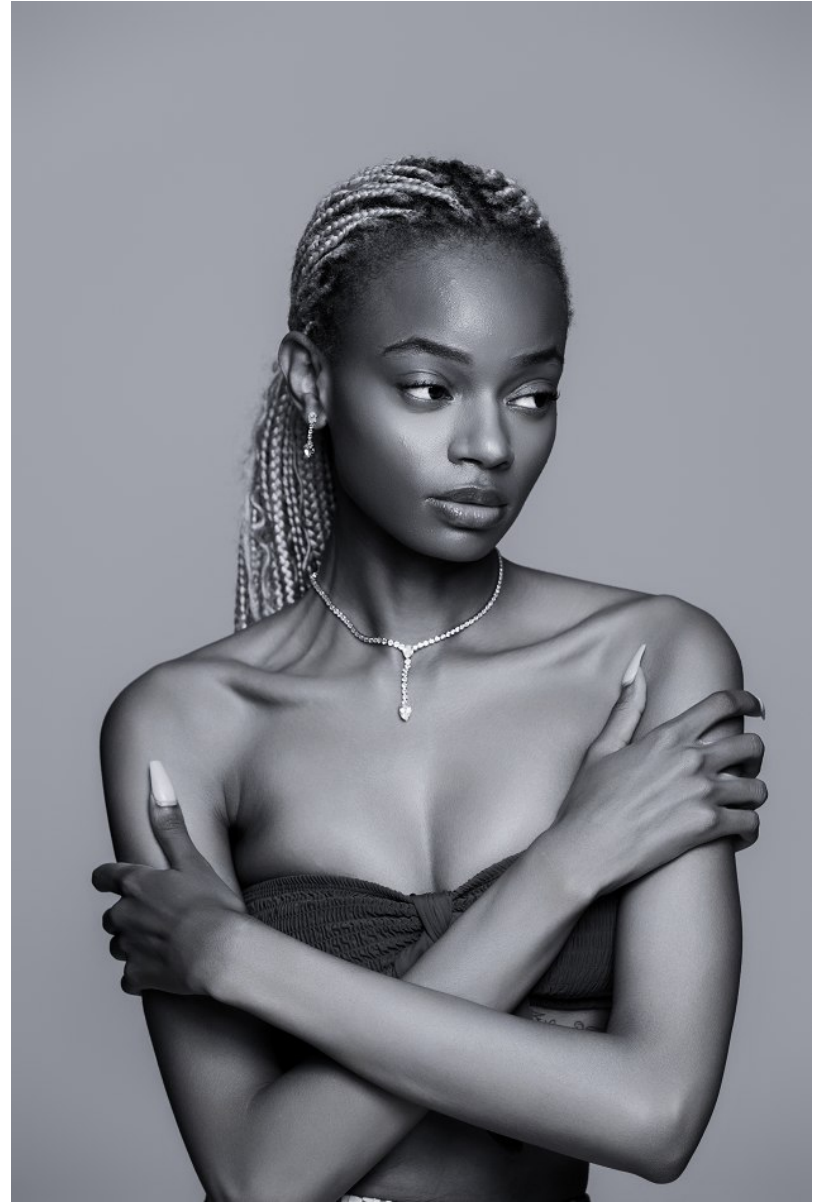

BOSS MODELS

DURBAN

PERTUNIA SIBINDI

Height: 173cm Bust: 77cm Waist: 59cm Hips: 85cm Shoe: 5.5 UK Hair: Blonde Eyes: Brown