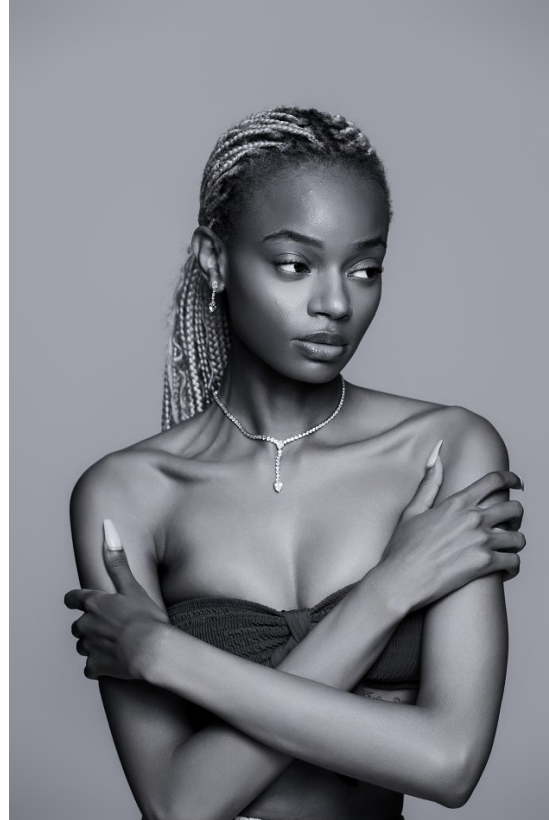

BOSS MODELS

DURBAN

PERTUNIA SIBINDI

Height: 173cm Bust: 77cm Waist: 59cm Hips: 85cm Shoe: 5.5 UK Hair: Blonde Eyes: Brown