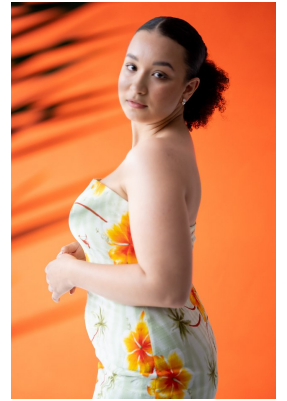

BOSS MODELS

DURBAN

NIKITA FORTMANN

Height: 165cm Bust: 106cm Waist: 85cm Hips: 114cm Shoe: 5.5 UK Hair: Light Brown Eyes: Brown

BOSS MODELS

DURBAN

NIKITA FORTMANN

Height: 165cm Bust: 106cm Waist: 85cm Hips: 114cm Shoe: 5.5 UK Hair: Light Brown Eyes: Brown