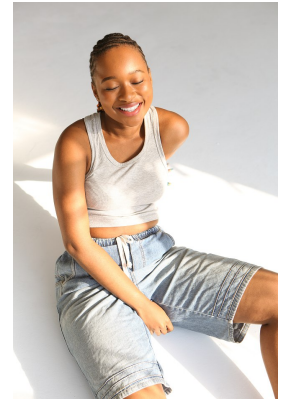

BOSS MODELS

DURBAN

NOLUTHANDO SHABALALA

Height: 170cm Bust: 83cm Waist: 69cm Hips: 106cm Shoe: 5 UK Hair: Black Eyes: Black

BOSS MODELS

DURBAN

NOLUTHANDO SHABALALA

Height: 170cm Bust: 83cm Waist: 69cm Hips: 106cm Shoe: 5 UK Hair: Black Eyes: Black