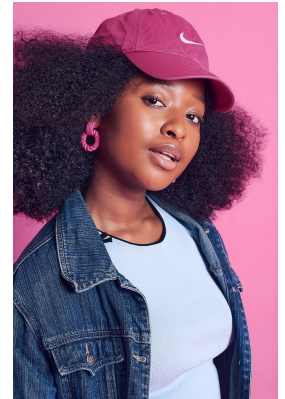

BOSS MODELS

DURBAN

NOLUTHANDO SHABALALA

Height: 170cm Bust: 87cm Waist: 72cm Hips: 114cm Shoe: 5 UK Hair: Black Eyes: Black

BOSS MODELS

DURBAN

NOLUTHANDO SHABALALA

Height: 170cm Bust: 87cm Waist: 72cm Hips: 114cm Shoe: 5 UK Hair: Black Eyes: Black