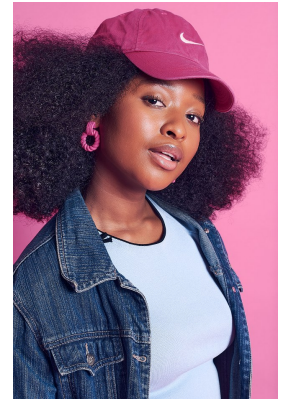

# BOSS MODELS

DURBAN

## NOLUTHANDO SHABALALA

Height: 170cm Bust: 87cm Waist: 72cm Hips: 114cm Shoe: 5 UK Hair: Black Eyes: Black