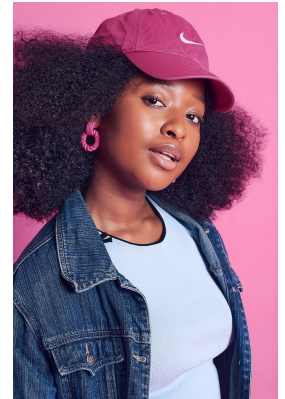

BOSS MODELS

DURBAN

NOLUTHANDO SHABALALA

Height: 170cm Bust: 83cm Waist: 69cm Hips: 106cm Shoe: 5 UK Hair: Black Eyes: Black

BOSS MODELS

DURBAN

NOLUTHANDO SHABALALA

Height: 170cm Bust: 83cm Waist: 69cm Hips: 106cm Shoe: 5 UK Hair: Black Eyes: Black