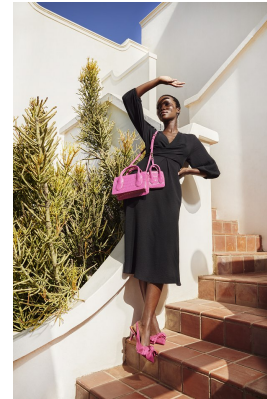

BOSS MODELS

DURBAN

LINDELWA VEZI

Height: 170cm Bust: 77cm Waist: 64cm Hips: 97cm Shoe: 5 UK Hair: Black Eyes: Brown

BOSS MODELS

DURBAN

LINDELWA VEZI

Height: 170cm Bust: 77cm Waist: 64cm Hips: 97cm Shoe: 5 UK Hair: Black Eyes: Brown