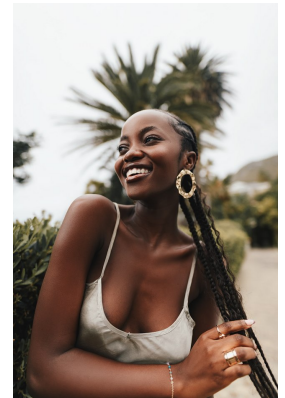

BOSS MODELS

DURBAN

LINDELWA VEZI

Height: 170cm Bust: 77cm Waist: 64cm Hips: 97cm Shoe: 5 UK Hair: Black Eyes: Brown

BOSS MODELS

DURBAN

LINDELWA VEZI

Height: 170cm Bust: 77cm Waist: 64cm Hips: 97cm Shoe: 5 UK Hair: Black Eyes: Brown