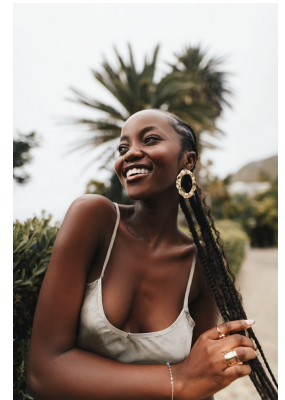

BOSS MODELS

DURBAN

LINDELWA VEZI

Height: 170cm Bust: 77cm Waist: 64cm Hips: 97cm Shoe: 5 UK Hair: Black Eyes: Brown

BOSS MODELS

DURBAN

LINDELWA VEZI

Height: 170cm Bust: 77cm Waist: 64cm Hips: 97cm Shoe: 5 UK Hair: Black Eyes: Brown