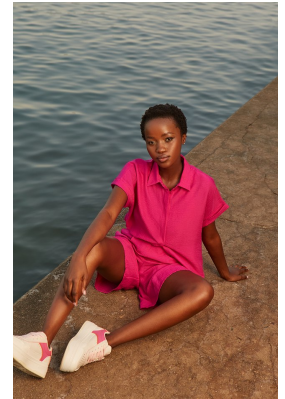

BOSS MODELS

DURBAN

LINDELWA VEZI

Height: 170cm Bust: 77cm Waist: 64cm Hips: 97cm Shoe: 5 UK Hair: Black Eyes: Brown

BOSS MODELS

DURBAN

LINDELWA VEZI

Height: 170cm Bust: 77cm Waist: 64cm Hips: 97cm Shoe: 5 UK Hair: Black Eyes: Brown