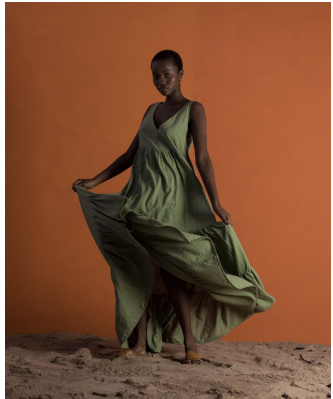

BOSS MODELS

DURBAN

LINDELWA VEZI

Height: 170cm Bust: 77cm Waist: 64cm Hips: 97cm Shoe: 5 UK Hair: Black Eyes: Brown

BOSS MODELS

DURBAN

LINDELWA VEZI

Height: 170cm Bust: 77cm Waist: 64cm Hips: 97cm Shoe: 5 UK Hair: Black Eyes: Brown