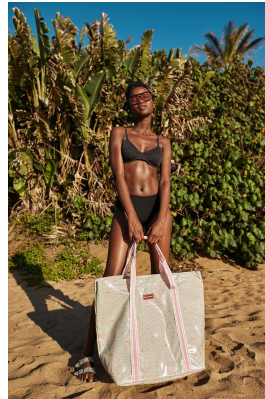

BOSS MODELS

DURBAN

LINDELWA VEZI

Height: 170cm Bust: 77cm Waist: 64cm Hips: 97cm Shoe: 5 UK Hair: Black Eyes: Brown

BOSS MODELS

DURBAN

LINDELWA VEZI

Height: 170cm Bust: 77cm Waist: 64cm Hips: 97cm Shoe: 5 UK Hair: Black Eyes: Brown