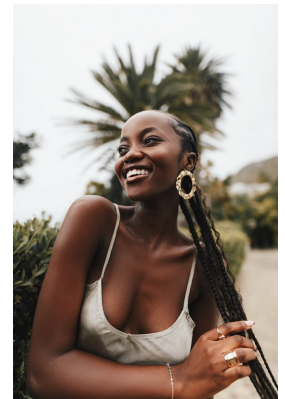

BOSS MODELS

DURBAN

LINDELWA VEZI

Height: 170cm Bust: 77cm Waist: 64cm Hips: 97cm Shoe: 5 UK Hair: Black Eyes: Brown

BOSS MODELS

DURBAN

LINDELWA VEZI

Height: 170cm Bust: 77cm Waist: 64cm Hips: 97cm Shoe: 5 UK Hair: Black Eyes: Brown