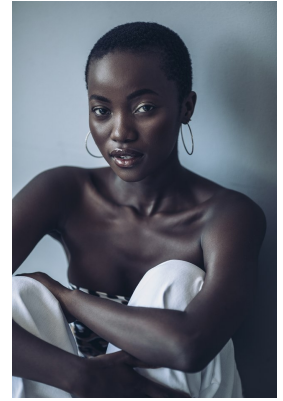

BOSS MODELS

DURBAN

LINDELWA VEZI

Height: 170cm Bust: 77cm Waist: 64cm Hips: 97cm Shoe: 5 UK Hair: Black Eyes: Brown

BOSS MODELS

DURBAN

LINDELWA VEZI

Height: 170cm Bust: 77cm Waist: 64cm Hips: 97cm Shoe: 5 UK Hair: Black Eyes: Brown