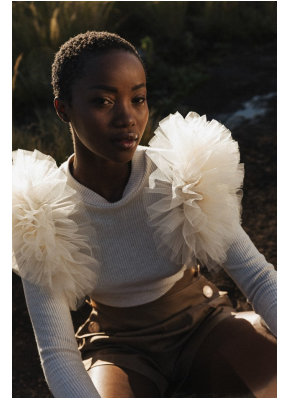

BOSS MODELS

DURBAN

LINDELWA VEZI

Height: 170cm Bust: 77cm Waist: 64cm Hips: 97cm Shoe: 5 UK Hair: Black Eyes: Brown

BOSS MODELS

DURBAN

LINDELWA VEZI

Height: 170cm Bust: 77cm Waist: 64cm Hips: 97cm Shoe: 5 UK Hair: Black Eyes: Brown