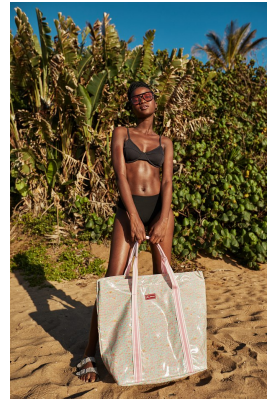

BOSS MODELS

DURBAN

LINDELWA VEZI

Height: 170cm Bust: 77cm Waist: 64cm Hips: 97cm Shoe: 5 UK Hair: Black Eyes: Brown

BOSS MODELS

DURBAN

LINDELWA VEZI

Height: 170cm Bust: 77cm Waist: 64cm Hips: 97cm Shoe: 5 UK Hair: Black Eyes: Brown