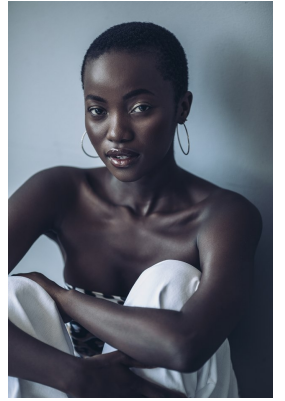

BOSS MODELS

DURBAN

LINDELWA VEZI

Height: 170cm Bust: 77cm Waist: 64cm Hips: 97cm Shoe: 5 UK Hair: Black Eyes: Brown

BOSS MODELS

DURBAN

LINDELWA VEZI

Height: 170cm Bust: 77cm Waist: 64cm Hips: 97cm Shoe: 5 UK Hair: Black Eyes: Brown