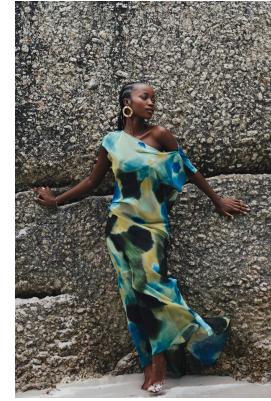

BOSS MODELS

DURBAN

LINDELWA VEZI

Height: 170cm Bust: 77cm Waist: 64cm Hips: 97cm Shoe: 5 UK Hair: Black Eyes: Brown

BOSS MODELS

DURBAN

LINDELWA VEZI

Height: 170cm Bust: 77cm Waist: 64cm Hips: 97cm Shoe: 5 UK Hair: Black Eyes: Brown