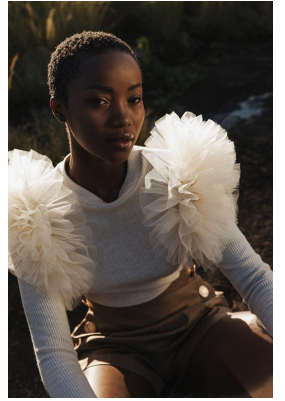

BOSS MODELS

DURBAN

LINDELWA VEZI

Height: 170cm Bust: 77cm Waist: 64cm Hips: 97cm Shoe: 5 UK Hair: Black Eyes: Brown

BOSS MODELS

DURBAN

LINDELWA VEZI

Height: 170cm Bust: 77cm Waist: 64cm Hips: 97cm Shoe: 5 UK Hair: Black Eyes: Brown