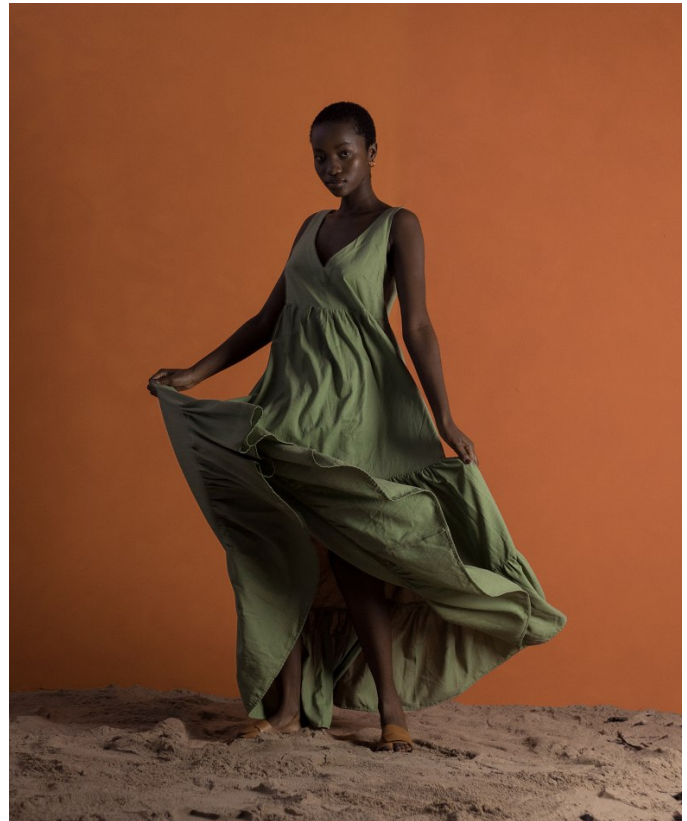

BOSS MODELS

DURBAN

LINDELWA VEZI

Height: 170cm Bust: 77cm Waist: 64cm Hips: 97cm Shoe: 5 UK Hair: Black Eyes: Brown