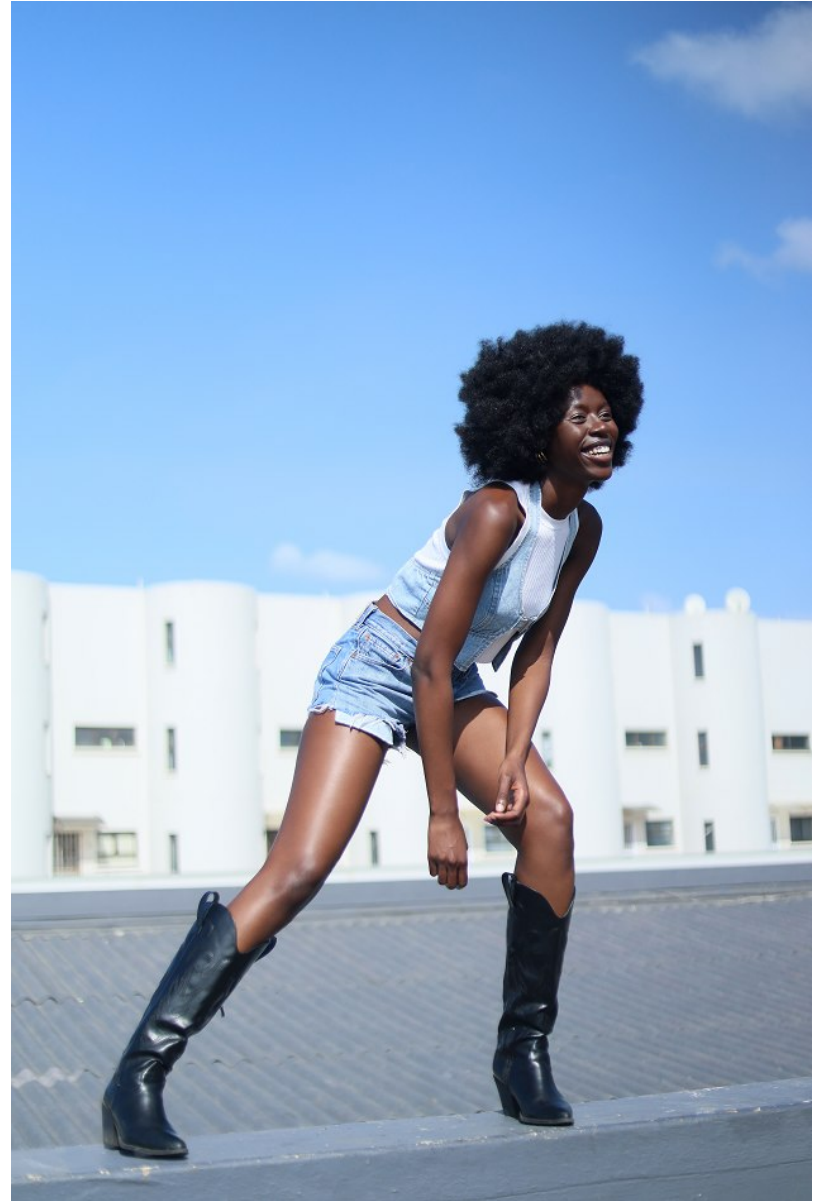

BOSS MODELS

DURBAN

NAMKA ZUMA

Height: 175cm Bust: 79cm Waist: 67cm Hips: 98cm Shoe: 8 UK Hair: Black Eyes: Brown