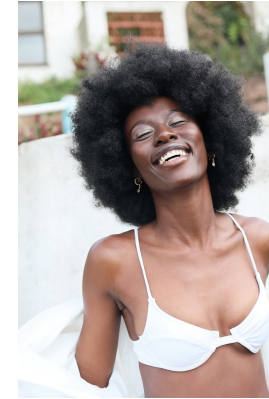

# BOSS MODELS

DURBAN

Image: Namka Zuma represented by Boss Models Durban

## NAMKA ZUMA

Height: 175cm Bust: 79cm Waist: 67cm Hips: 98cm Shoe: 8 UK Hair: Black Eyes: Brown