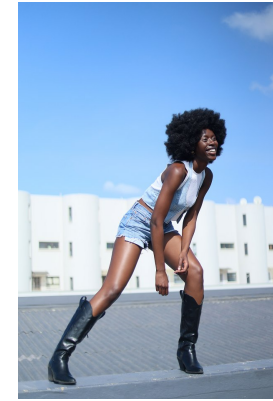

NAMKA ZUMA

Height: 175cm Bust: 79cm Waist: 67cm Hips: 98cm Shoe: 8 UK Hair: Black Eyes: Brown