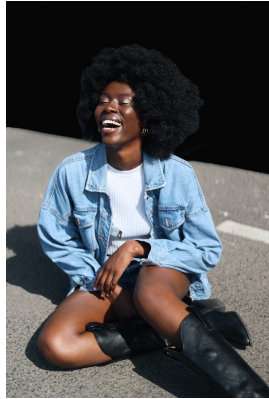

# BOSS MODELS

DURBAN

Image: Namka Zuma represented by Boss Models Durban

## NAMKA ZUMA

Height: 175cm Bust: 79cm Waist: 67cm Hips: 98cm Shoe: 8 UK Hair: Black Eyes: Brown