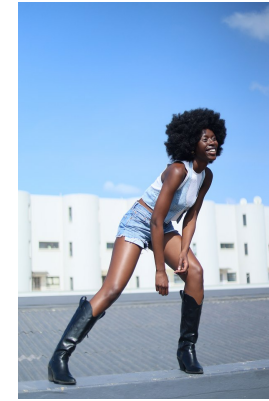

NAMKA ZUMA

Height: 175cm Bust: 79cm Waist: 67cm Hips: 98cm Shoe: 8 UK Hair: Black Eyes: Brown