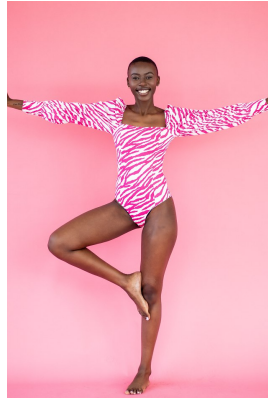

# BOSS MODELS

DURBAN

Image: Namka Zuma represented by Boss Models Durban

## NAMKA ZUMA

Height: 175cm Bust: 79cm Waist: 67cm Hips: 98cm Shoe: 8 UK Hair: Black Eyes: Brown