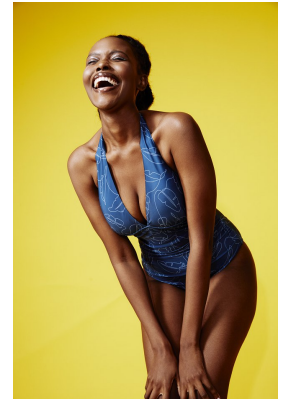

BOSS MODELS

DURBAN

NOKULUNGA ZUNGU

Height: 174cm Waist: 63cm Shoe: 6 UK Hair: Black Eyes: Brown