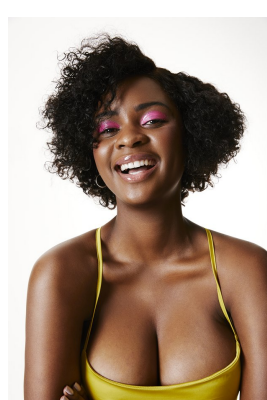

# BOSS MODELS

DURBAN

SARA MNGADI

Height: 176cm Bust: 79cm Waist: 67cm Hips: 96cm Shoe: 6 UK Hair: Black Eyes: Black