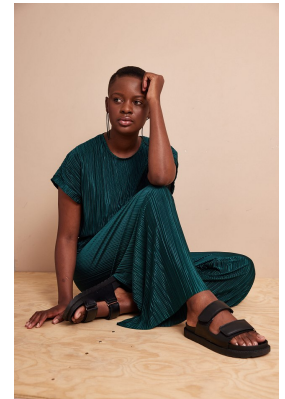

# BOSS MODELS

DURBAN

SARA MNGADI

Height: 176cm Bust: 79cm Waist: 67cm Hips: 96cm Shoe: 6 UK Hair: Black Eyes: Black