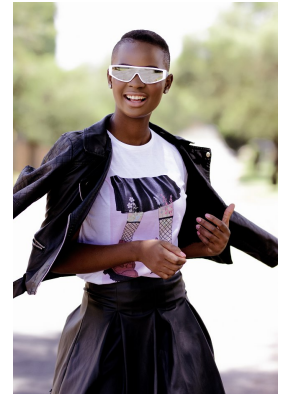

# BOSS MODELS

DURBAN

SARA MNGADI

Height: 176cm Bust: 79cm Waist: 67cm Hips: 96cm Shoe: 6 UK Hair: Black Eyes: Black