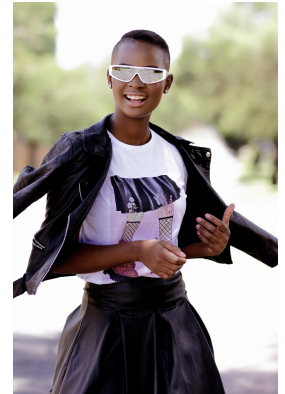

BOSS MODELS

DURBAN

SARA MNGADI

Height: 176cm Bust: 79cm Waist: 67cm Hips: 96cm Shoe: 6 UK Hair: Black Eyes: Black

BOSS MODELS

DURBAN

SARA MNGADI

Height: 176cm Bust: 79cm Waist: 67cm Hips: 96cm Shoe: 6 UK Hair: Black Eyes: Black