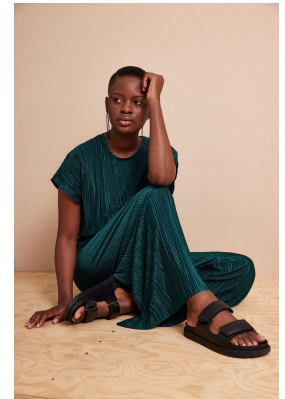

BOSS MODELS

DURBAN

SARA MNGADI

Height: 176cm Bust: 79cm Waist: 67cm Hips: 96cm Shoe: 6 UK Hair: Black Eyes: Black

BOSS MODELS

DURBAN

SARA MNGADI

Height: 176cm Bust: 79cm Waist: 67cm Hips: 96cm Shoe: 6 UK Hair: Black Eyes: Black