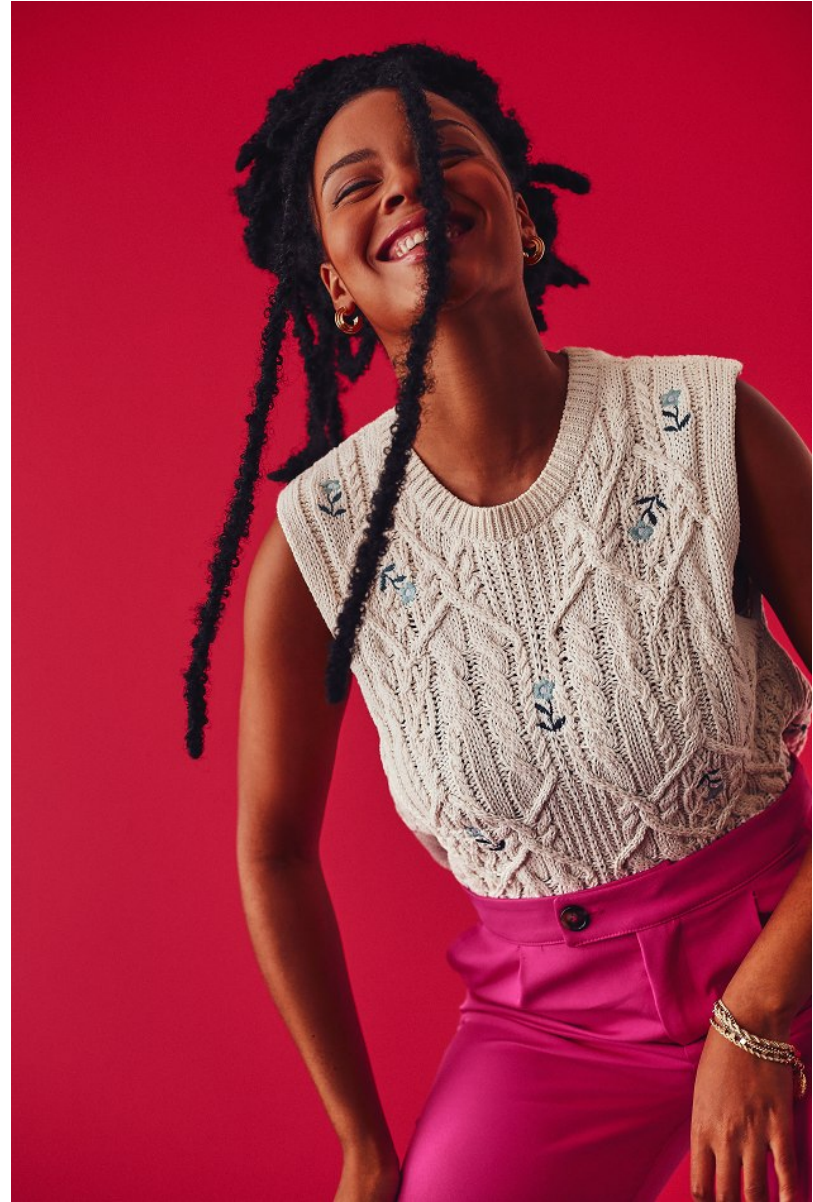

BOSS MODELS

DURBAN

THANDEKA KHUBONI

Height: 173cm Bust: 86cm Waist: 67cm Hips: 110cm Shoe: 6 UK Hair: Black Eyes: Black