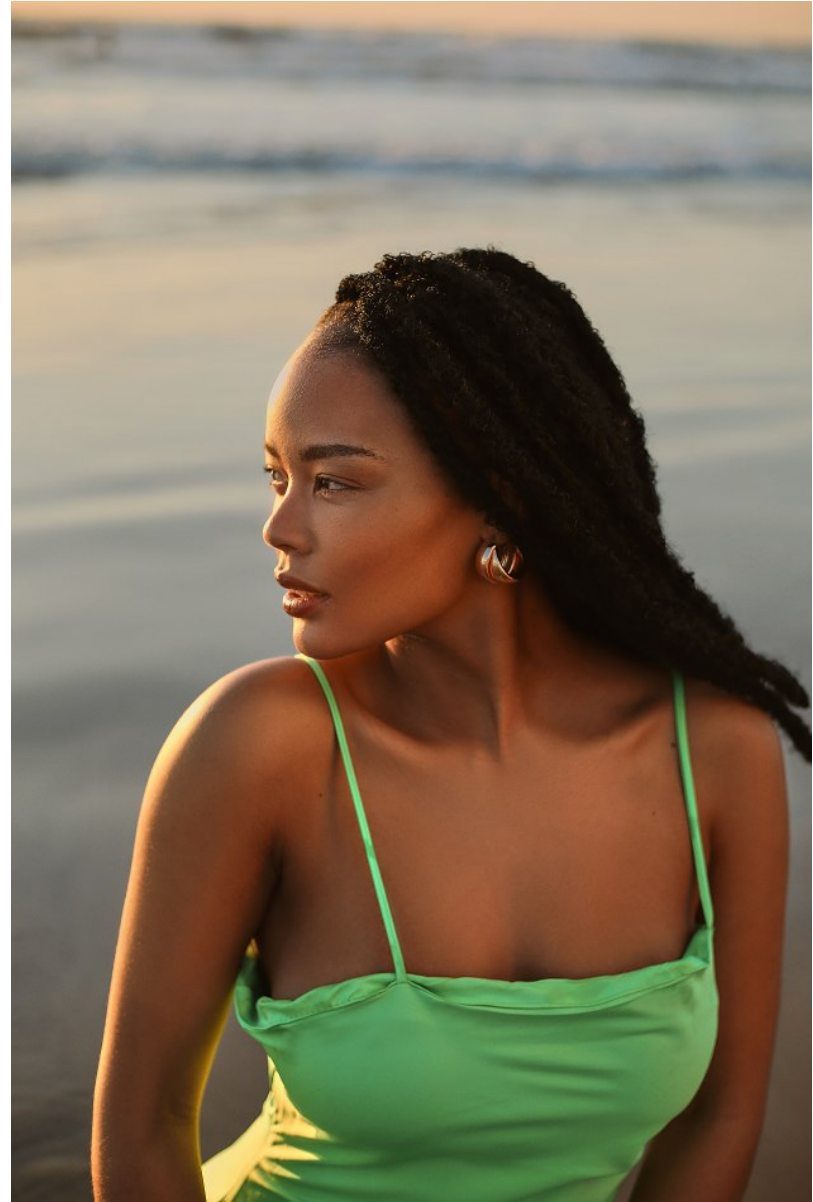

BOSS MODELS

DURBAN

THANDEKA KHUBONI

Height: 173cm Bust: 86cm Waist: 67cm Hips: 110cm Shoe: 6 UK Hair: Black Eyes: Black