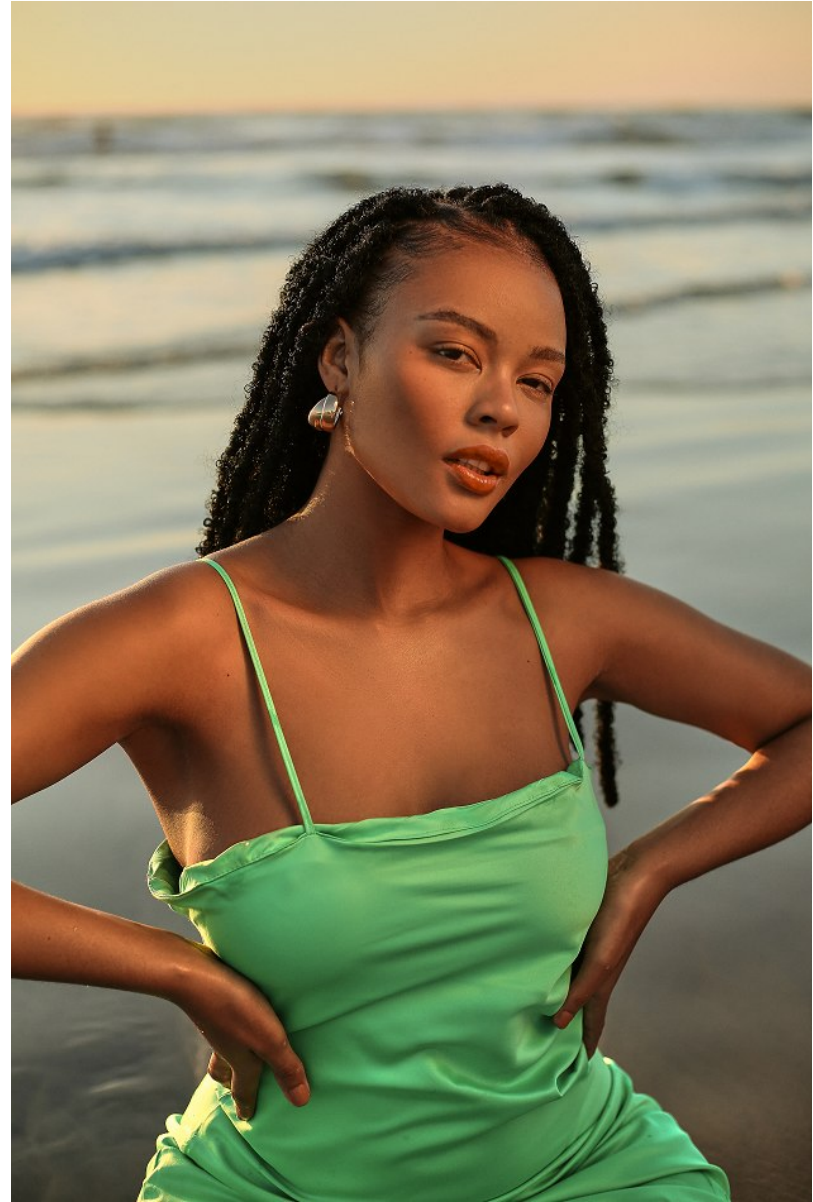

# BOSS MODELS

DURBAN

THANDEKA KHUBONI

Height: 173cm Bust: 86cm Waist: 67cm Hips: 110cm Shoe: 6 UK Hair: Black Eyes: Black