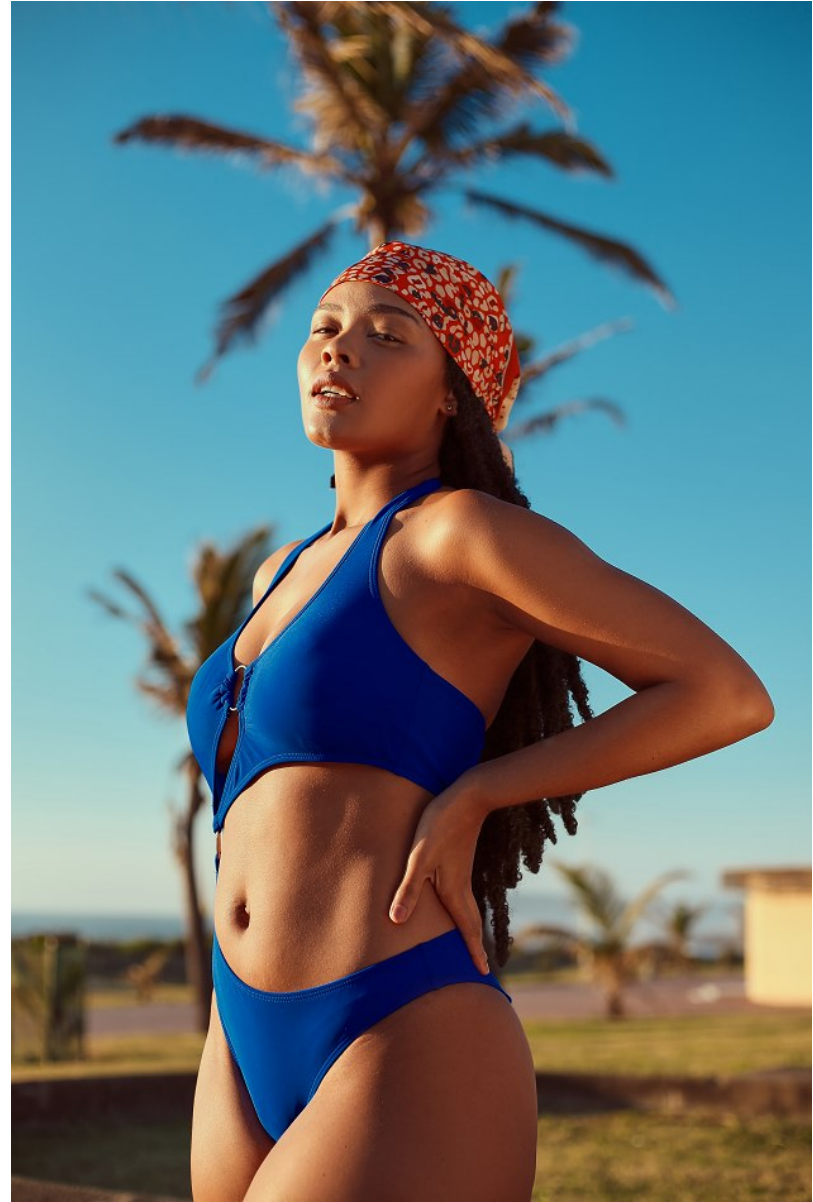

BOSS MODELS

DURBAN

THANDEKA KHUBONI

Height: 173cm Bust: 86cm Waist: 67cm Hips: 110cm Shoe: 6 UK Hair: Black Eyes: Black