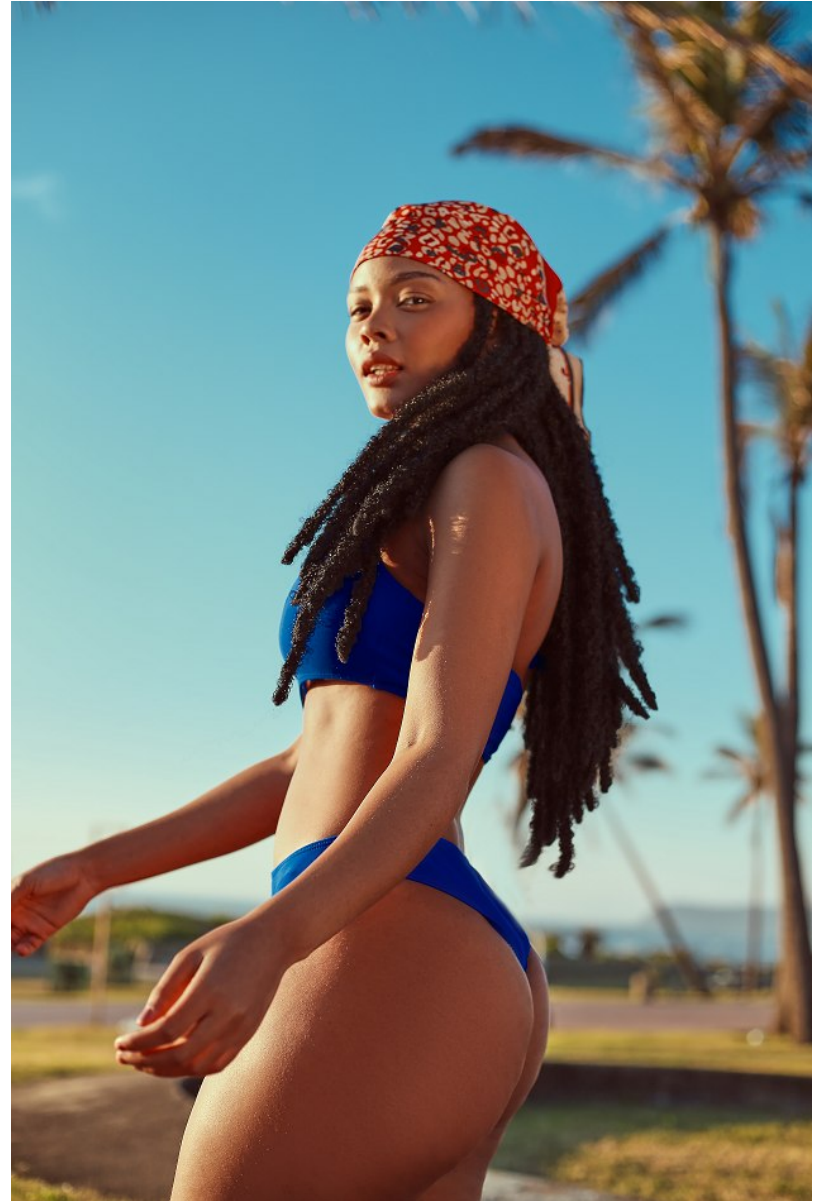

BOSS MODELS

DURBAN

THANDEKA KHUBONI

Height: 173cm Bust: 86cm Waist: 67cm Hips: 110cm Shoe: 6 UK Hair: Black Eyes: Black