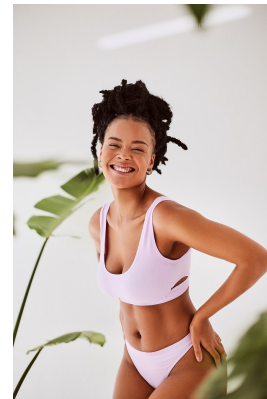

BOSS MODELS

DURBAN

THANDEKA KHUBONI

Height: 173cm Bust: 86cm Waist: 67cm Hips: 110cm Shoe: 6 UK Hair: Black Eyes: Black

BOSS MODELS

DURBAN

THANDEKA KHUBONI

Height: 173cm Bust: 86cm Waist: 67cm Hips: 110cm Shoe: 6 UK Hair: Black Eyes: Black