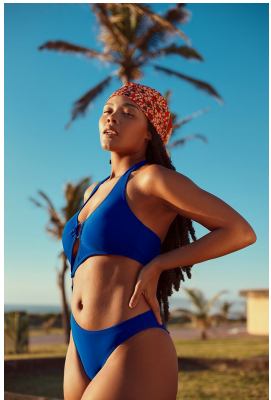

BOSS MODELS

DURBAN

THANDEKA KHUBONI

Height: 173cm Bust: 86cm Waist: 67cm Hips: 110cm Shoe: 6 UK Hair: Black Eyes: Black

BOSS MODELS

DURBAN

THANDEKA KHUBONI

Height: 173cm Bust: 86cm Waist: 67cm Hips: 110cm Shoe: 6 UK Hair: Black Eyes: Black