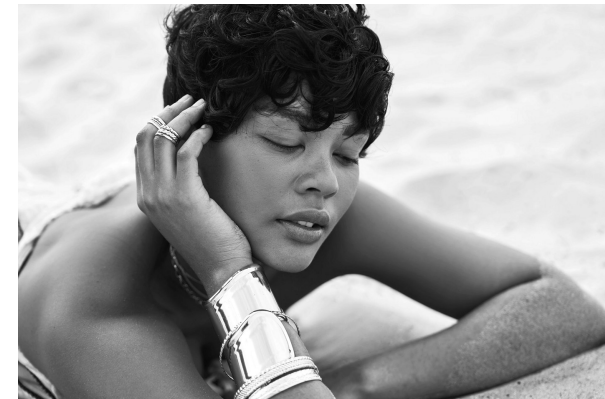

BOSS MODELS

DURBAN

THANDEKA KHUBONI

Height: 173cm Bust: 86cm Waist: 71cm Hips: 112cm Shoe: 6 UK Hair: Black Eyes: Black

BOSS MODELS

DURBAN

THANDEKA KHUBONI

Height: 173cm Bust: 86cm Waist: 71cm Hips: 112cm Shoe: 6 UK Hair: Black Eyes: Black