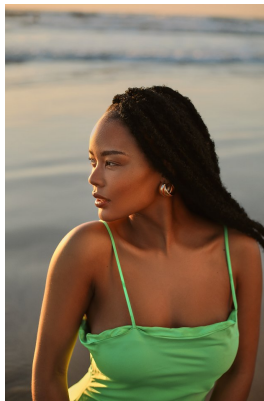

BOSS MODELS

DURBAN

THANDEKA KHUBONI

Height: 173cm Bust: 86cm Waist: 67cm Hips: 110cm Shoe: 6 UK Hair: Black Eyes: Black

BOSS MODELS

DURBAN

THANDEKA KHUBONI

Height: 173cm Bust: 86cm Waist: 67cm Hips: 110cm Shoe: 6 UK Hair: Black Eyes: Black