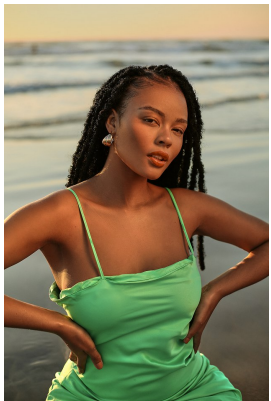

BOSS MODELS

DURBAN

THANDEKA KHUBONI

Height: 173cm Bust: 86cm Waist: 67cm Hips: 110cm Shoe: 6 UK Hair: Black Eyes: Black

BOSS MODELS

DURBAN

THANDEKA KHUBONI

Height: 173cm Bust: 86cm Waist: 67cm Hips: 110cm Shoe: 6 UK Hair: Black Eyes: Black