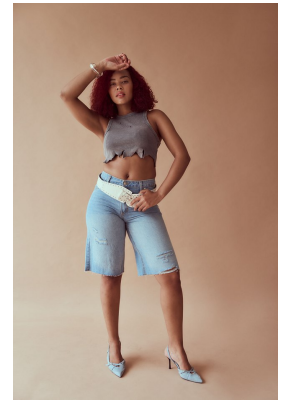

BOSS MODELS

DURBAN

THANDEKA KHUBONI

Height: 173cm Bust: 86cm Waist: 71cm Hips: 112cm Shoe: 6 UK Hair: Black Eyes: Black

BOSS MODELS

DURBAN

THANDEKA KHUBONI

Height: 173cm Bust: 86cm Waist: 71cm Hips: 112cm Shoe: 6 UK Hair: Black Eyes: Black