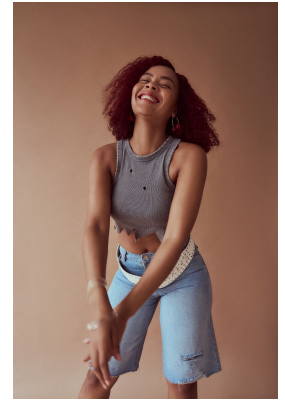

BOSS MODELS

DURBAN

THANDEKA KHUBONI

Height: 173cm Bust: 86cm Waist: 71cm Hips: 112cm Shoe: 6 UK Hair: Black Eyes: Black

BOSS MODELS

DURBAN

THANDEKA KHUBONI

Height: 173cm Bust: 86cm Waist: 71cm Hips: 112cm Shoe: 6 UK Hair: Black Eyes: Black