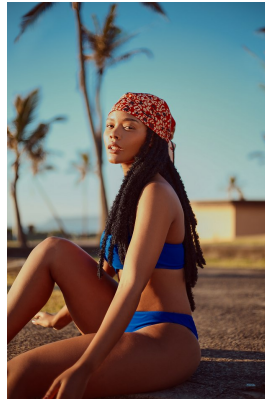

BOSS MODELS

DURBAN

THANDEKA KHUBONI

Height: 173cm Bust: 86cm Waist: 71cm Hips: 112cm Shoe: 6 UK Hair: Black Eyes: Black

BOSS MODELS

DURBAN

THANDEKA KHUBONI

Height: 173cm Bust: 86cm Waist: 71cm Hips: 112cm Shoe: 6 UK Hair: Black Eyes: Black