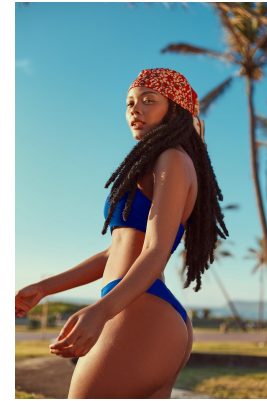

BOSS MODELS

DURBAN

THANDEKA KHUBONI

Height: 173cm Bust: 86cm Waist: 67cm Hips: 110cm Shoe: 6 UK Hair: Black Eyes: Black

BOSS MODELS

DURBAN

THANDEKA KHUBONI

Height: 173cm Bust: 86cm Waist: 67cm Hips: 110cm Shoe: 6 UK Hair: Black Eyes: Black