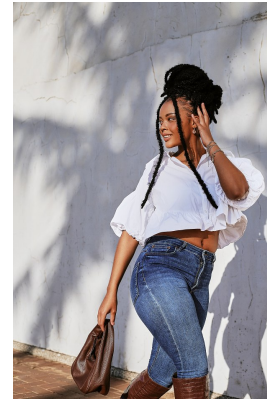

BOSS MODELS

DURBAN

THANDEKA KHUBONI

Height: 173cm Bust: 86cm Waist: 67cm Hips: 110cm Shoe: 6 UK Hair: Black Eyes: Black

BOSS MODELS

DURBAN

THANDEKA KHUBONI

Height: 173cm Bust: 86cm Waist: 67cm Hips: 110cm Shoe: 6 UK Hair: Black Eyes: Black