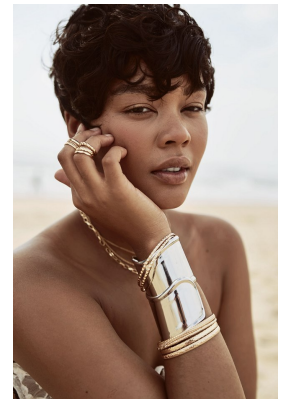

BOSS MODELS

DURBAN

THANDEKA KHUBONI

Height: 173cm Bust: 86cm Waist: 71cm Hips: 112cm Shoe: 6 UK Hair: Black Eyes: Black

BOSS MODELS

DURBAN

THANDEKA KHUBONI

Height: 173cm Bust: 86cm Waist: 71cm Hips: 112cm Shoe: 6 UK Hair: Black Eyes: Black