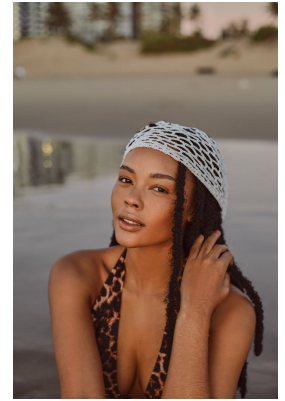

BOSS MODELS

DURBAN

THANDEKA KHUBONI

Height: 173cm Bust: 86cm Waist: 67cm Hips: 110cm Shoe: 6 UK Hair: Black Eyes: Black

BOSS MODELS

DURBAN

THANDEKA KHUBONI

Height: 173cm Bust: 86cm Waist: 67cm Hips: 110cm Shoe: 6 UK Hair: Black Eyes: Black