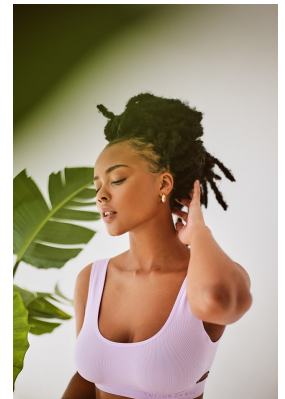

BOSS MODELS

DURBAN

THANDEKA KHUBONI

Height: 173cm Bust: 86cm Waist: 67cm Hips: 110cm Shoe: 6 UK Hair: Black Eyes: Black

BOSS MODELS

DURBAN

THANDEKA KHUBONI

Height: 173cm Bust: 86cm Waist: 67cm Hips: 110cm Shoe: 6 UK Hair: Black Eyes: Black