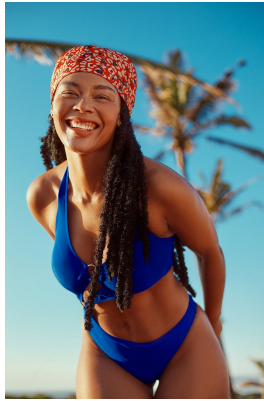

BOSS MODELS

DURBAN

THANDEKA KHUBONI

Height: 173cm Bust: 86cm Waist: 67cm Hips: 110cm Shoe: 6 UK Hair: Black Eyes: Black

BOSS MODELS

DURBAN

THANDEKA KHUBONI

Height: 173cm Bust: 86cm Waist: 67cm Hips: 110cm Shoe: 6 UK Hair: Black Eyes: Black