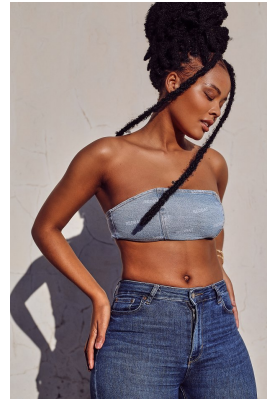

BOSS MODELS

DURBAN

THANDEKA KHUBONI

Height: 173cm Bust: 86cm Waist: 67cm Hips: 110cm Shoe: 6 UK Hair: Black Eyes: Black

BOSS MODELS

DURBAN

THANDEKA KHUBONI

Height: 173cm Bust: 86cm Waist: 67cm Hips: 110cm Shoe: 6 UK Hair: Black Eyes: Black