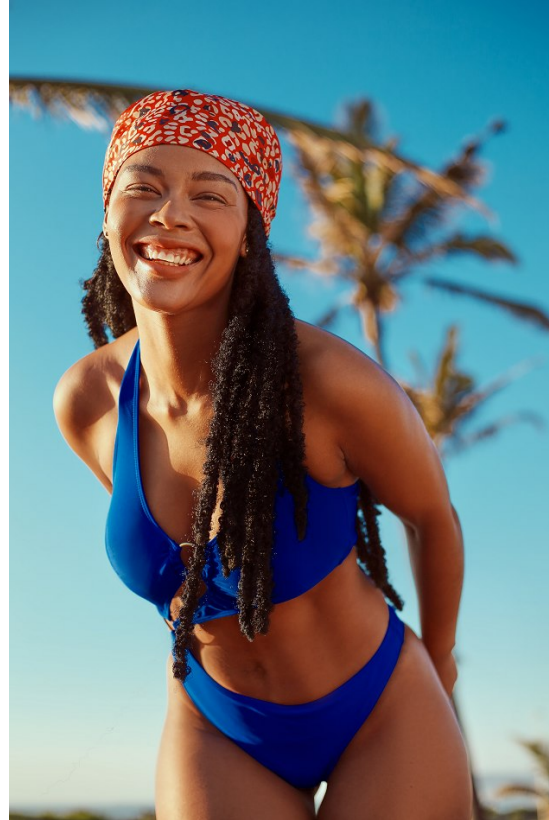

BOSS MODELS

DURBAN

THANDEKA KHUBONI

Height: 173cm Bust: 86cm Waist: 67cm Hips: 110cm Shoe: 6 UK Hair: Black Eyes: Black

BOSS MODELS

DURBAN

THANDEKA KHUBONI

Height: 173cm Bust: 86cm Waist: 67cm Hips: 110cm Shoe: 6 UK Hair: Black Eyes: Black