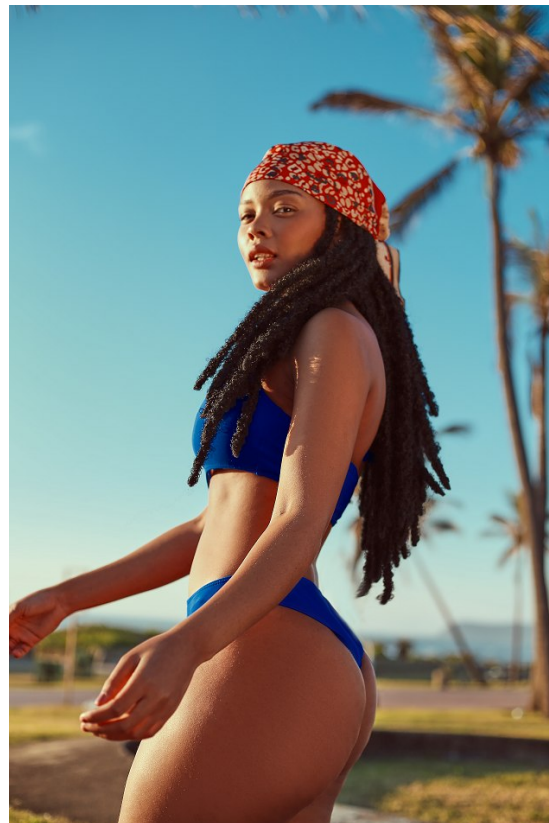

BOSS MODELS

DURBAN

THANDEKA KHUBONI

Height: 173cm Bust: 86cm Waist: 67cm Hips: 110cm Shoe: 6 UK Hair: Black Eyes: Black

BOSS MODELS

DURBAN

THANDEKA KHUBONI

Height: 173cm Bust: 86cm Waist: 67cm Hips: 110cm Shoe: 6 UK Hair: Black Eyes: Black