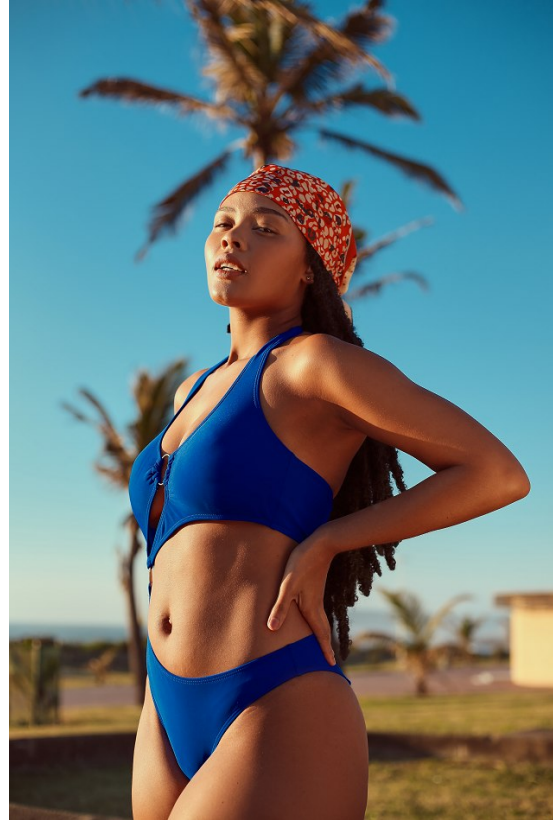

BOSS MODELS

DURBAN

THANDEKA KHUBONI

Height: 173cm Bust: 86cm Waist: 67cm Hips: 110cm Shoe: 6 UK Hair: Black Eyes: Black