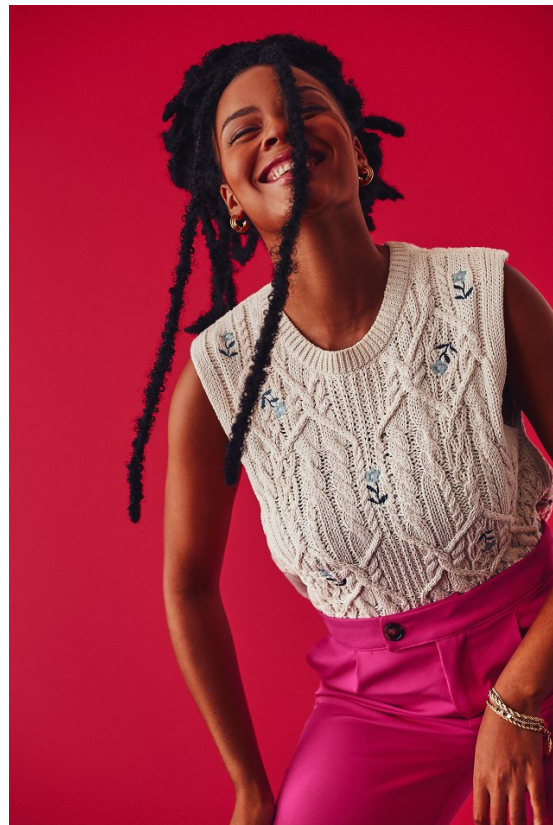

BOSS MODELS

DURBAN

THANDEKA KHUBONI

Height: 173cm Bust: 86cm Waist: 67cm Hips: 110cm Shoe: 6 UK Hair: Black Eyes: Black

BOSS MODELS

DURBAN

THANDEKA KHUBONI

Height: 173cm Bust: 86cm Waist: 67cm Hips: 110cm Shoe: 6 UK Hair: Black Eyes: Black