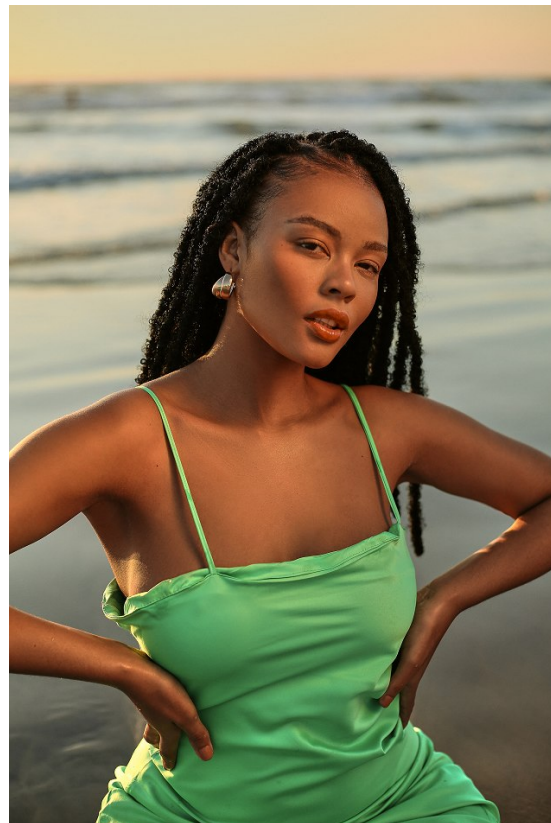

BOSS MODELS

DURBAN

THANDEKA KHUBONI

Height: 173cm Bust: 86cm Waist: 67cm Hips: 110cm Shoe: 6 UK Hair: Black Eyes: Black

BOSS MODELS

DURBAN

THANDEKA KHUBONI

Height: 173cm Bust: 86cm Waist: 67cm Hips: 110cm Shoe: 6 UK Hair: Black Eyes: Black