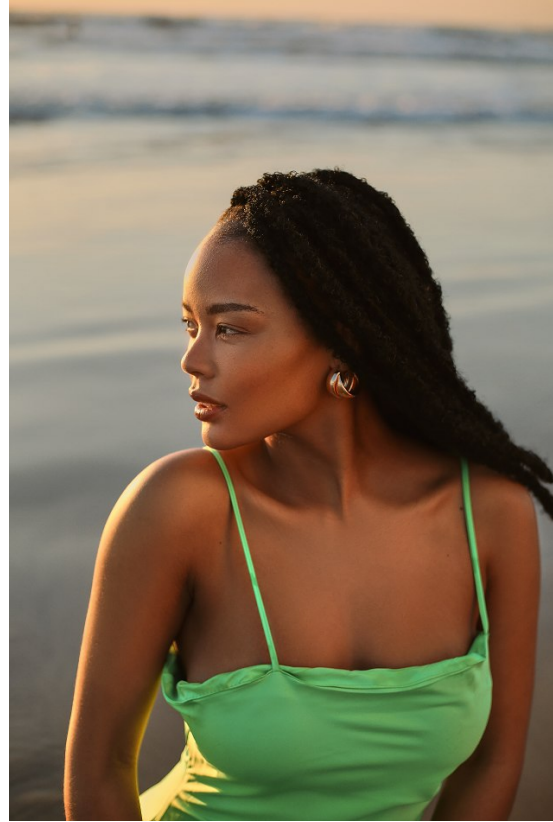

BOSS MODELS

DURBAN

THANDEKA KHUBONI

Height: 173cm Bust: 86cm Waist: 67cm Hips: 110cm Shoe: 6 UK Hair: Black Eyes: Black

BOSS MODELS

DURBAN

THANDEKA KHUBONI

Height: 173cm Bust: 86cm Waist: 67cm Hips: 110cm Shoe: 6 UK Hair: Black Eyes: Black