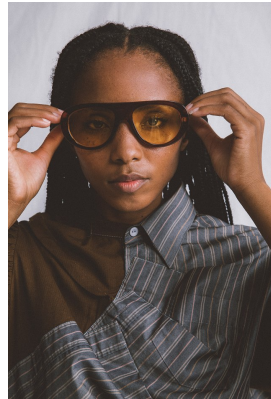

# BOSS MODELS

DURBAN

## LEBO MAHLANGU

Height: 173cm Bust: 82cm Waist: 66cm Hips: 96cm Shoe: 6 UK Hair: Black Eyes: Brown

# BOSS MODELS

DURBAN

LEBO MAHLANGU

Height: 173cm Bust: 82cm Waist: 66cm Hips: 96cm Shoe: 6 UK Hair: Black Eyes: Brown