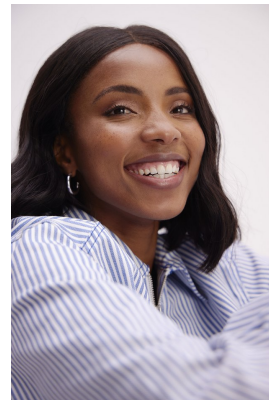

# BOSS MODELS

DURBAN

## LEBO MAHLANGU

Height: 173cm Bust: 82cm Waist: 66cm Hips: 96cm Shoe: 6 UK Hair: Black Eyes: Brown

# BOSS MODELS

DURBAN

LEBO MAHLANGU

Height: 173cm Bust: 82cm Waist: 66cm Hips: 96cm Shoe: 6 UK Hair: Black Eyes: Brown