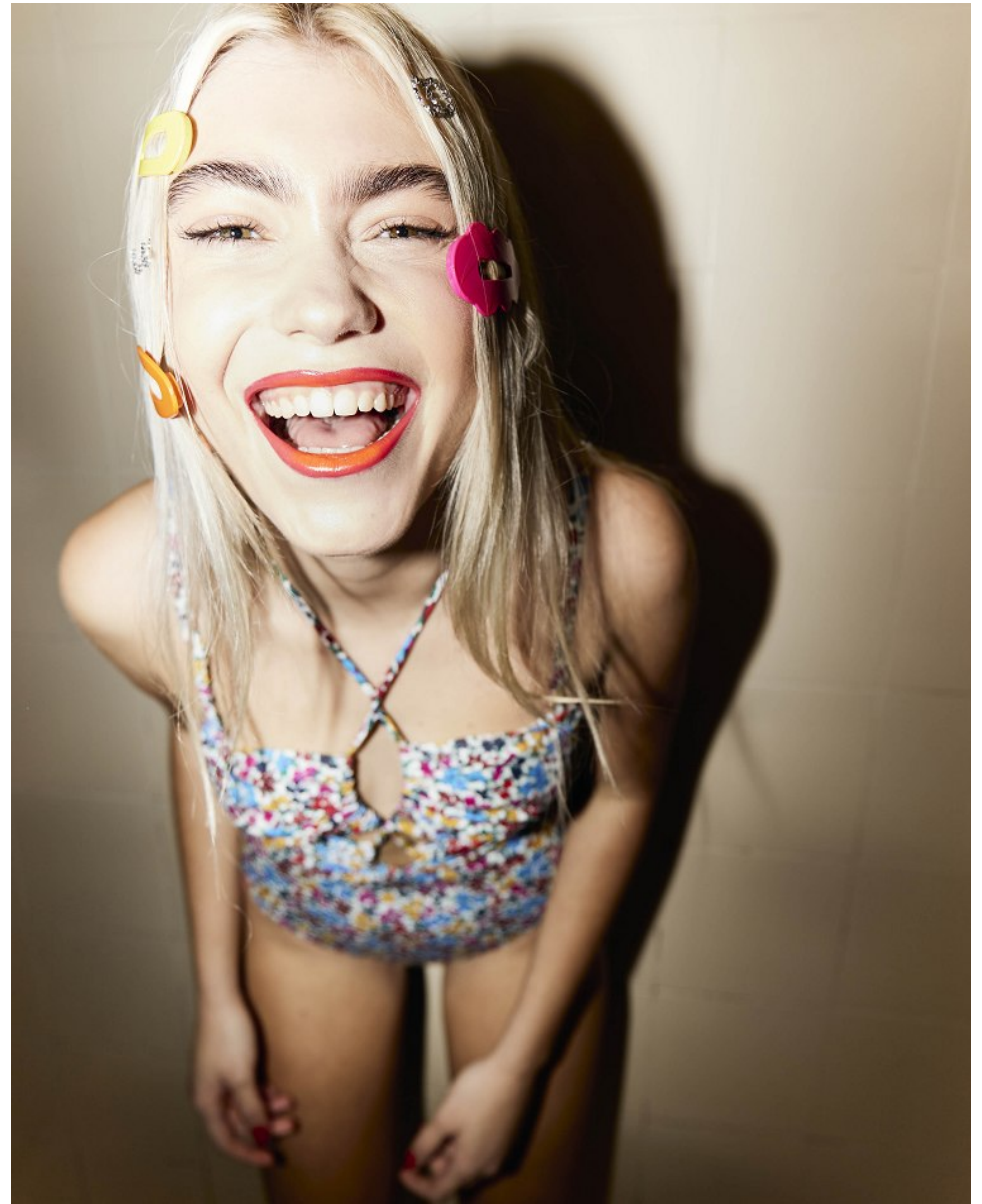

BOSS MODELS

DURBAN

Height: 176cm Bust: 74cm Waist: 57cm Hips: 80cm Shoe: 6 UK Hair: Blonde Eyes: Green/Brown