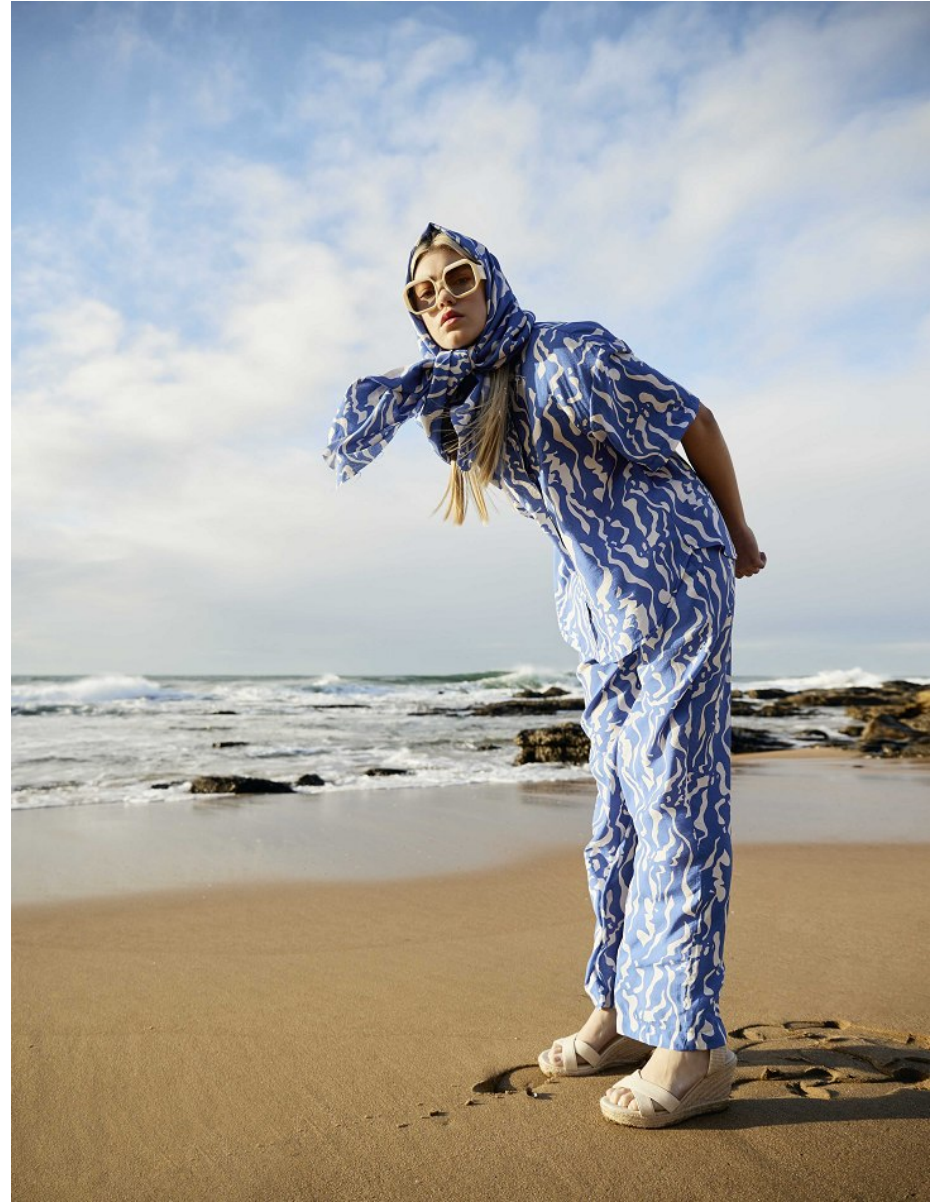

BOSS MODELS

DURBAN

Height: 176cm Bust: 74cm Waist: 57cm Hips: 80cm Shoe: 6 UK Hair: Blonde Eyes: Green/Brown