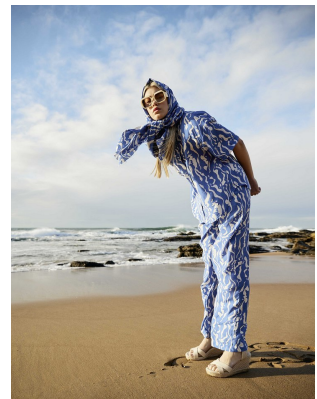

BOSS MODELS

DURBAN

HANNAH-ROSE

Height: 176cm Bust: 74cm Waist: 57cm Hips: 80cm Shoe: 6 UK Hair: Blonde Eyes: Green/Brown

BOSS MODELS

DURBAN

HANNAH-ROSE

Height: 176cm Bust: 74cm Waist: 57cm Hips: 80cm Shoe: 6 UK Hair: Blonde Eyes: Green/Brown

BOSS MODELS

DURBAN

HANNAH-ROSE

Height: 176cm Bust: 74cm Waist: 57cm Hips: 80cm Shoe: 6 UK Hair: Blonde Eyes: Green/Brown