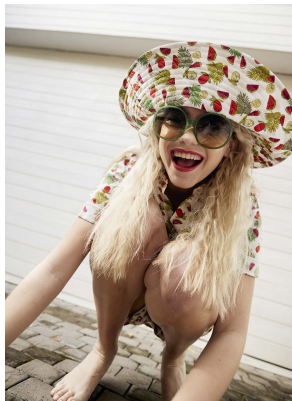

BOSS MODELS

DURBAN

HANNAH-ROSE

Height: 176cm Bust: 74cm Waist: 57cm Hips: 80cm Shoe: 6 UK Hair: Blonde Eyes: Green/Brown

BOSS MODELS

DURBAN

HANNAH-ROSE

Height: 176cm Bust: 74cm Waist: 57cm Hips: 80cm Shoe: 6 UK Hair: Blonde Eyes: Green/Brown

BOSS MODELS

DURBAN

HANNAH-ROSE

Height: 176cm Bust: 74cm Waist: 57cm Hips: 80cm Shoe: 6 UK Hair: Blonde Eyes: Green/Brown