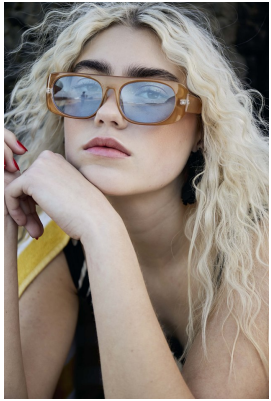

BOSS MODELS

DURBAN

HANNAH-ROSE

Height: 176cm Bust: 74cm Waist: 57cm Hips: 80cm Shoe: 6 UK Hair: Blonde Eyes: Green/Brown

BOSS MODELS

DURBAN

HANNAH-ROSE

Height: 176cm Bust: 74cm Waist: 57cm Hips: 80cm Shoe: 6 UK Hair: Blonde Eyes: Green/Brown

BOSS MODELS

DURBAN

HANNAH-ROSE

Height: 176cm Bust: 74cm Waist: 57cm Hips: 80cm Shoe: 6 UK Hair: Blonde Eyes: Green/Brown