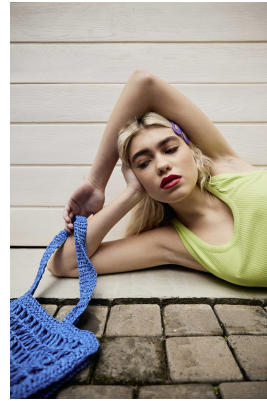

BOSS MODELS

DURBAN

HANNAH-ROSE

Height: 176cm Bust: 74cm Waist: 57cm Hips: 80cm Shoe: 6 UK Hair: Blonde Eyes: Green/Brown

BOSS MODELS

DURBAN

HANNAH-ROSE

Height: 176cm Bust: 74cm Waist: 57cm Hips: 80cm Shoe: 6 UK Hair: Blonde Eyes: Green/Brown

BOSS MODELS

DURBAN

HANNAH-ROSE

Height: 176cm Bust: 74cm Waist: 57cm Hips: 80cm Shoe: 6 UK Hair: Blonde Eyes: Green/Brown