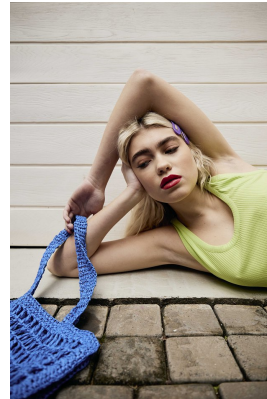

BOSS MODELS

DURBAN

HANNAH-ROSE

Height: 176cm Bust: 74cm Waist: 57cm Hips: 80cm Shoe: 6 UK Hair: Blonde Eyes: Green/Brown

BOSS MODELS

DURBAN

HANNAH-ROSE

Height: 176cm Bust: 74cm Waist: 57cm Hips: 80cm Shoe: 6 UK Hair: Blonde Eyes: Green/Brown

BOSS MODELS

DURBAN

HANNAH-ROSE

Height: 176cm Bust: 74cm Waist: 57cm Hips: 80cm Shoe: 6 UK Hair: Blonde Eyes: Green/Brown