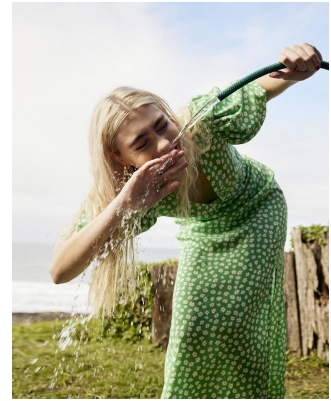

BOSS MODELS

DURBAN

HANNAH-ROSE

Height: 176cm Bust: 74cm Waist: 57cm Hips: 80cm Shoe: 6 UK Hair: Blonde Eyes: Green/Brown

BOSS MODELS

DURBAN

HANNAH-ROSE

Height: 176cm Bust: 74cm Waist: 57cm Hips: 80cm Shoe: 6 UK Hair: Blonde Eyes: Green/Brown

BOSS MODELS

DURBAN

HANNAH-ROSE

Height: 176cm Bust: 74cm Waist: 57cm Hips: 80cm Shoe: 6 UK Hair: Blonde Eyes: Green/Brown