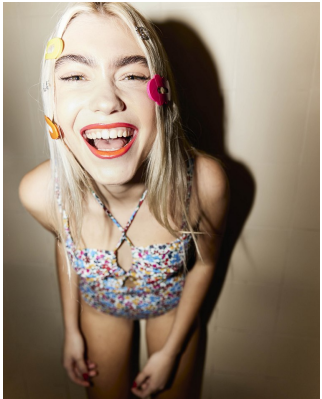

BOSS MODELS

DURBAN

HANNAH-ROSE

Height: 176cm Bust: 74cm Waist: 57cm Hips: 80cm Shoe: 6 UK Hair: Blonde Eyes: Green/Brown

BOSS MODELS

DURBAN

HANNAH-ROSE

Height: 176cm Bust: 74cm Waist: 57cm Hips: 80cm Shoe: 6 UK Hair: Blonde Eyes: Green/Brown

BOSS MODELS

DURBAN

HANNAH-ROSE

Height: 176cm Bust: 74cm Waist: 57cm Hips: 80cm Shoe: 6 UK Hair: Blonde Eyes: Green/Brown