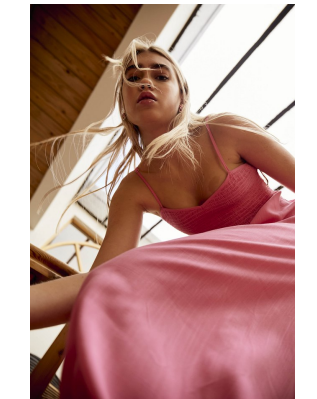

BOSS MODELS

DURBAN

HANNAH-ROSE

Height: 176cm Bust: 74cm Waist: 57cm Hips: 80cm Shoe: 6 UK Hair: Blonde Eyes: Green/Brown

BOSS MODELS

DURBAN

HANNAH-ROSE

Height: 176cm Bust: 74cm Waist: 57cm Hips: 80cm Shoe: 6 UK Hair: Blonde Eyes: Green/Brown

BOSS MODELS

DURBAN

HANNAH-ROSE

Height: 176cm Bust: 74cm Waist: 57cm Hips: 80cm Shoe: 6 UK Hair: Blonde Eyes: Green/Brown