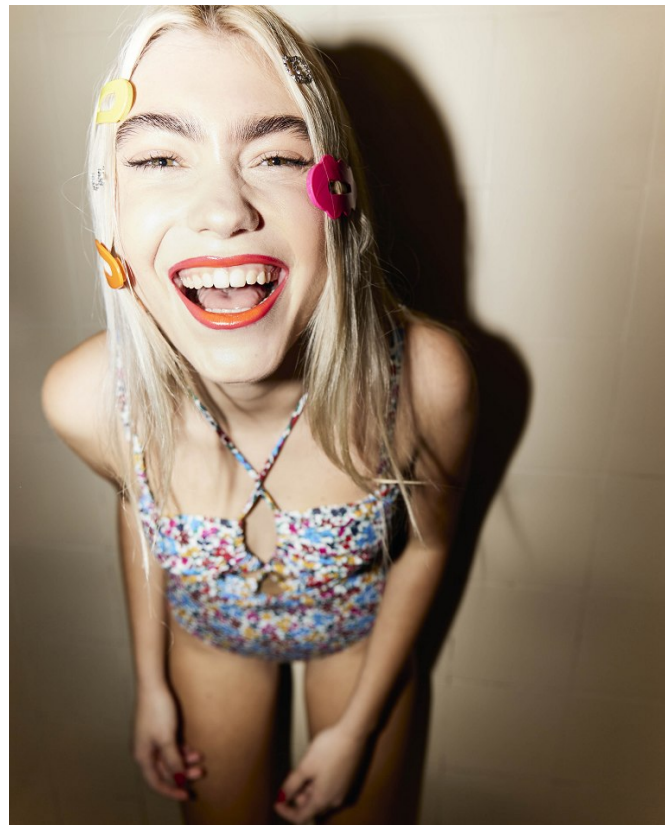

BOSS MODELS

DURBAN

HANNAH-ROSE

Height: 176cm Bust: 74cm Waist: 57cm Hips: 80cm Shoe: 6 UK Hair: Blonde Eyes: Green/Brown

BOSS MODELS

DURBAN

HANNAH-ROSE

Height: 176cm Bust: 74cm Waist: 57cm Hips: 80cm Shoe: 6 UK Hair: Blonde Eyes: Green/Brown