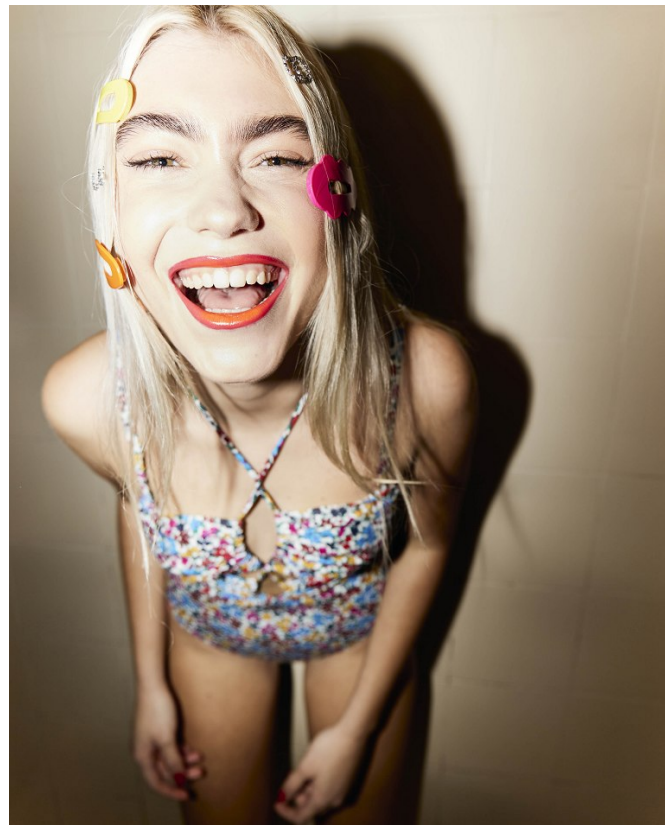

BOSS MODELS

DURBAN

HANNAH-ROSE

Height: 176cm Bust: 74cm Waist: 57cm Hips: 80cm Shoe: 6 UK Hair: Blonde Eyes: Green/Brown