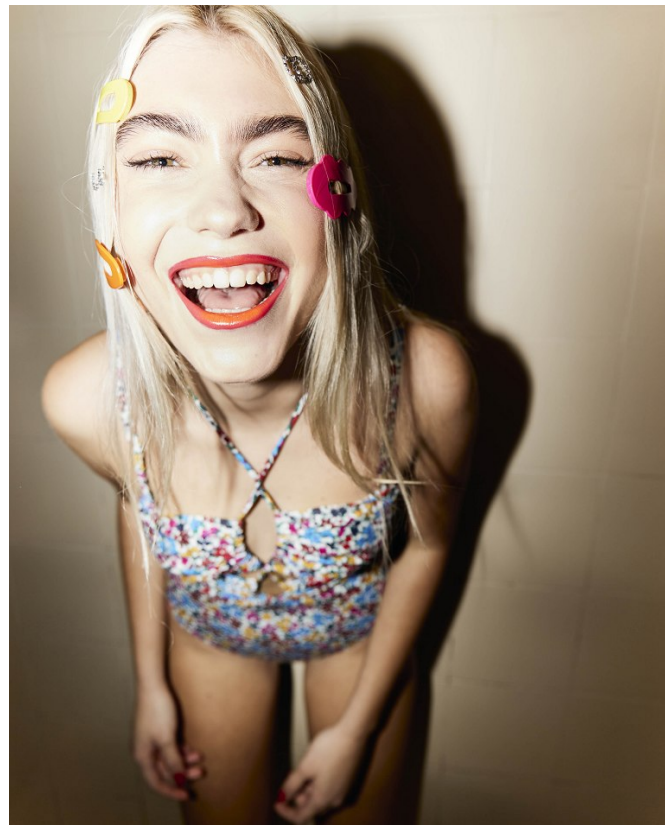

# BOSS MODELS

DURBAN

HANNAH-ROSE

Height: 176cm Bust: 74cm Waist: 57cm Hips: 80cm Shoe: 6 UK Hair: Blonde Eyes: Green/Brown