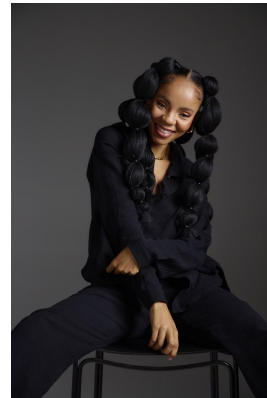

# BOSS MODELS

DURBAN

## SINALO NKOMONYE

Height: 170cm Bust: 83cm Waist: 64cm Hips: 93cm Shoe: 4.5 UK Hair: Black Eyes: Brown