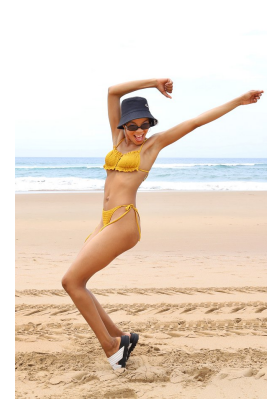

## SINALO NKOMONYE

Height: 170cm Bust: 83cm Waist: 64cm Hips: 93cm Shoe: 4.5 UK Hair: Black Eyes: Brown