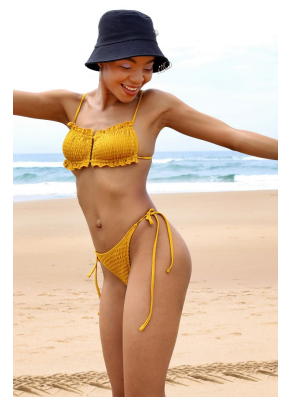

## SINALO NKOMONYE

Height: 170cm Bust: 83cm Waist: 64cm Hips: 93cm Shoe: 4.5 UK Hair: Black Eyes: Brown