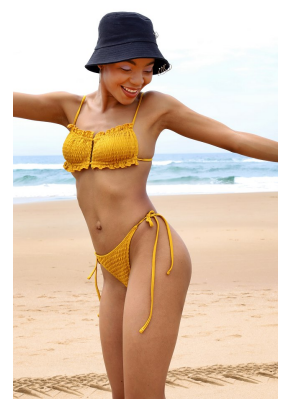

## SINALO NKOMONYE

Height: 170cm Bust: 83cm Waist: 64cm Hips: 93cm Shoe: 4.5 UK Hair: Black Eyes: Brown