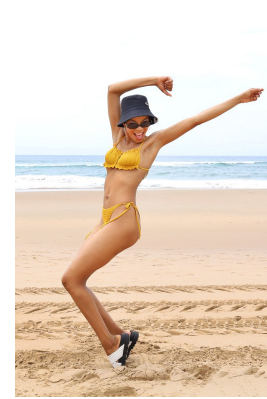

## SINALO NKOMONYE

Height: 170cm Bust: 83cm Waist: 64cm Hips: 93cm Shoe: 4.5 UK Hair: Black Eyes: Brown